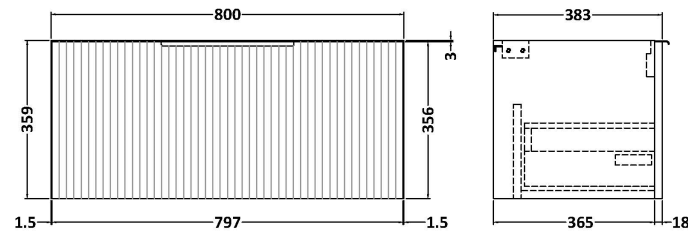

Sales Code: DFF296D

Description: 800 W/H Single Drawer Vanity & Basin 3

Packaging Details

Barcode: 5056462678450

Sales Code: FLU296

Description: 800 W/H Single Drawer Unit

Product Dimensions

Height (mm):	359
Width (mm):	800
Depth (mm):	383
Nett Weight (kg):	17.5

Packaging Dimensions

Height (mm):	380
Width (mm):	820
Depth (mm):	405
Gross Weight (kg):	18

Packaging Data

Box Colour:	Brown Cardboard Box - Printed
Box Qty:	0
Label Size:	0 x 0
Label Colour:	Not Applicable
Label Qty:	0

Sales Code: NVM035

Description: 800 Thin Edged Basin 1Th

Product Dimensions

Height (mm):	170
Width (mm):	810
Depth (mm):	395
Nett Weight (kg):	14.5

Packaging Dimensions

Height (mm):	190
Width (mm):	830
Depth (mm):	415
Gross Weight (kg):	15

Packaging Data

Box Colour:	Brown Cardboard Box
Box Qty:	1
Label Size:	100 x 50
Label Colour:	White Label
Label Qty:	2

Outer Box Dimensions (If Applicable)

Height (mm):	
Width (mm):	
Depth (mm):	
Gross Weight (kg):	
Barcode:	5056211853435