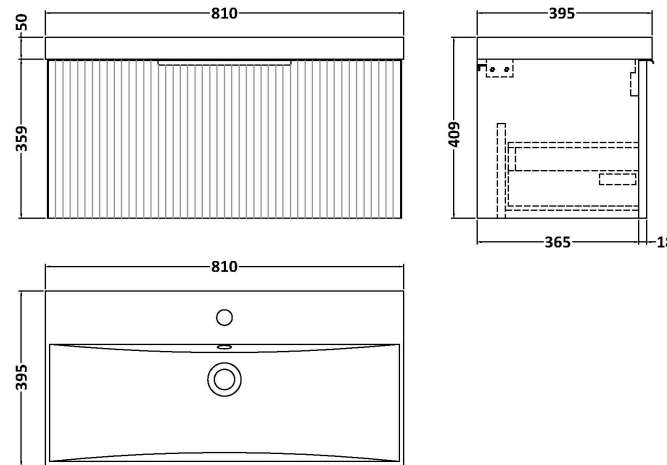

Sales Code: DFF296D

Description: 800 W/H Single Drawer Vanity & Basin 3

Packaging Details

Barcode: 5056462678450

Sales Code: FLU296

Description: 800 W/H Single Drawer Unit

Product Dimensions

Height (mm):	359
Width (mm):	800
Depth (mm):	383
Nett Weight (kg):	17.5

Packaging Dimensions

Height (mm):	380
Width (mm):	820
Depth (mm):	405
Gross Weight (kg):	18

Packaging Data

Box Colour:	Brown Cardboard Box - Printed
Box Qty:	0
Label Size:	0 x 0
Label Colour:	Not Applicable
Label Qty:	0

Outer Box Dimensions (If Applicable)

Height (mm):	
Width (mm):	
Depth (mm):	
Gross Weight (kg):	
Barcode:	5056462654751

Product Details

Country of Origin:	China
Fitting Instruction:	No
CE Certification:	
FSC Certified Materials:	Yes
Colour:	Satin Grey
Construction Method:	Cam & Wood Dowel
Construction Type:	Rigid
Cabinet Finish:	MFC Painted Gloss
Fascia Finish:	Mdf Painted Gloss
Cabinet Thickness (mm):	16
Fascia Thickness (mm):	18
Drawer Included:	Yes
Drawer Type:	80mm High Metal S/C Inc Galler
No of Shelves:	0
Hinge Type:	Not Applicable
Hinge Included:	No
Adjustable Legs:	No, Not Required
Fixings Included:	Yes
Handle Style:	Modern
Waste Shroud:	Yes
Handle Included:	Yes, Supplied
Handle Type:	D-Shape

Sales Code: NVM035

Description: 800 Thin Edged Basin 1Th

Product Dimensions

Height (mm):	170
Width (mm):	810
Depth (mm):	395
Nett Weight (kg):	14.5

Packaging Dimensions

Height (mm):	190
Width (mm):	830
Depth (mm):	415
Gross Weight (kg):	15