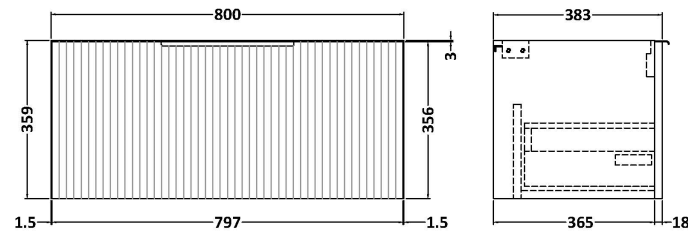

Sales Code: DFF196D

Description: 800 W/H Single Drawer Vanity & Basin 3

Packaging Details

Barcode: 5056462678382

Sales Code: FLU196

Description: 800 W/H Single Drawer Unit

Product Dimensions

Height (mm):	359
Width (mm):	800
Depth (mm):	383
Nett Weight (kg):	17.5

Packaging Dimensions

Height (mm):	380
Width (mm):	820
Depth (mm):	405
Gross Weight (kg):	18

Packaging Data

Box Colour:	Brown Cardboard Box - Printed
Box Qty:	0
Label Size:	0 x 0
Label Colour:	Not Applicable
Label Qty:	0

Outer Box Dimensions (If Applicable)

Height (mm):	
Width (mm):	
Depth (mm):	
Gross Weight (kg):	
Barcode:	5056462654744

Product Details

Country of Origin:	China
Fitting Instruction:	No
CE Certification:	
FSC Certified Materials:	Yes
Colour:	Satin White
Construction Method:	Cam & Wood Dowel
Construction Type:	Rigid
Cabinet Finish:	MFC Painted Gloss
Fascia Finish:	Mdf Painted Gloss
Cabinet Thickness (mm):	16
Fascia Thickness (mm):	18
Drawer Included:	Yes
Drawer Type:	80mm High Metal S/C Inc Galler
No of Shelves:	0
Hinge Type:	Not Applicable
Hinge Included:	No
Adjustable Legs:	No, Not Required
Fixings Included:	Yes
Handle Style:	Modern
Waste Shroud:	Yes
Handle Included:	Yes, Supplied
Handle Type:	D-Shape

Sales Code: NVM035

Description: 800 Thin Edged Basin 1Th

Product Dimensions

Height (mm):	170
Width (mm):	810
Depth (mm):	395
Nett Weight (kg):	14.5

Packaging Dimensions

Height (mm):	190
Width (mm):	830
Depth (mm):	415
Gross Weight (kg):	15