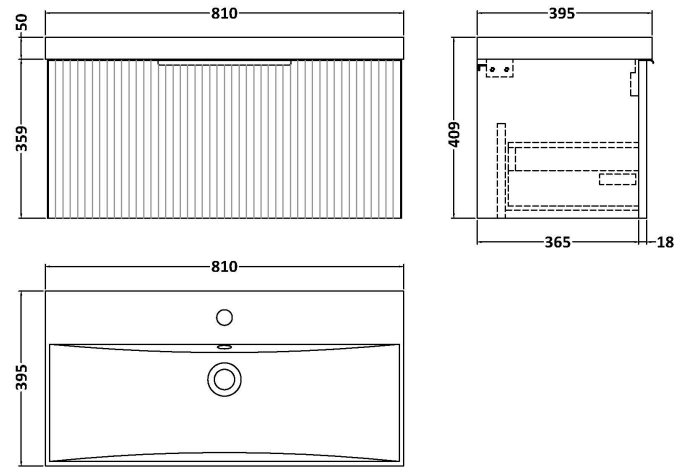

Sales Code: DFF196D

Description: 800 W/H Single Drawer Vanity & Basin 3

Packaging Details

Barcode: 5056462678382

Sales Code: FLU196

Description: 800 W/H Single Drawer Unit

Product Dimensions

Height (mm):	359
Width (mm):	800
Depth (mm):	383
Nett Weight (kg):	17.5

Packaging Dimensions

Height (mm):	380
Width (mm):	820
Depth (mm):	405
Gross Weight (kg):	18

Packaging Data

Box Colour:	Brown Cardboard Box - Printed
Box Qty:	0
Label Size:	0 x 0
Label Colour:	Not Applicable
Label Qty:	0

Outer Box Dimensions (If Applicable)

Height (mm):	
Width (mm):	
Depth (mm):	
Gross Weight (kg):	
Barcode:	5056462654744

Product Details

Country of Origin:	China
Fitting Instruction:	No
CE Certification:	
FSC Certified Materials:	Yes
Colour:	Satin White
Construction Method:	Cam & Wood Dowel
Construction Type:	Rigid
Cabinet Finish:	MFC Painted Gloss
Fascia Finish:	Mdf Painted Gloss
Cabinet Thickness (mm):	16
Fascia Thickness (mm):	18
Drawer Included:	Yes
Drawer Type:	80mm High Metal S/C Inc Galler
No of Shelves:	0
Hinge Type:	Not Applicable
Hinge Included:	No
Adjustable Legs:	No, Not Required
Fixings Included:	Yes
Handle Style:	Modern
Waste Shroud:	Yes
Handle Included:	Yes, Supplied
Handle Type:	D-Shape

Sales Code: NVM035

Description: 800 Thin Edged Basin 1Th

Product Dimensions

Height (mm):	170
Width (mm):	810
Depth (mm):	395
Nett Weight (kg):	14.5

Packaging Dimensions

Height (mm):	190
Width (mm):	830
Depth (mm):	415
Gross Weight (kg):	15