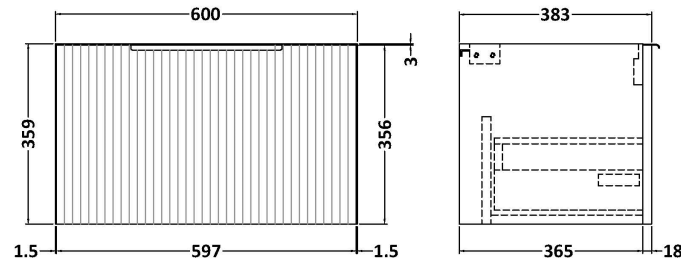

Sales Code: DFF1494W

Description: 600 W/H Single Drawer Vanity & Worktop

Packaging Details

Barcode: 5056462677903

Sales Code: FLU1494

Description: 600 W/H Single Drawer Unit

Product Dimensions

Height (mm):	359
Width (mm):	600
Depth (mm):	383
Nett Weight (kg):	13

Packaging Dimensions

Height (mm):	380
Width (mm):	620
Depth (mm):	405
Gross Weight (kg):	13.5

Packaging Data

Box Colour:	Brown Cardboard Box - Printed
Box Qty:	0
Label Size:	0 x 0
Label Colour:	Not Applicable
Label Qty:	0

Outer Box Dimensions (If Applicable)

Height (mm):	
Width (mm):	
Depth (mm):	
Gross Weight (kg):	
Barcode:	5056462661049

Product Details

Country of Origin:	China
Fitting Instruction:	No
CE Certification:	
FSC Certified Materials:	Yes
Colour:	Satin Anthracite
Construction Method:	Cam & Wood Dowel
Construction Type:	Rigid
Cabinet Finish:	MFC Painted Gloss
Fascia Finish:	Mdf Painted Gloss
Cabinet Thickness (mm):	16
Fascia Thickness (mm):	18
Drawer Included:	Yes
Drawer Type:	80mm High Metal S/C Inc Galler
No of Shelves:	0
Hinge Type:	Not Applicable
Hinge Included:	No
Adjustable Legs:	No, Not Required
Fixings Included:	Yes
Handle Style:	Modern
Waste Shroud:	Yes
Handle Included:	Yes, Supplied
Handle Type:	D-Shape

Sales Code: MWT1460

Description: 600 Worktop (605X390x18mm)

Product Dimensions

Height (mm):	18
Width (mm):	605
Depth (mm):	390
Nett Weight (kg):	2.5

Packaging Dimensions

Height (mm):	25
Width (mm):	625
Depth (mm):	410
Gross Weight (kg):	2.5