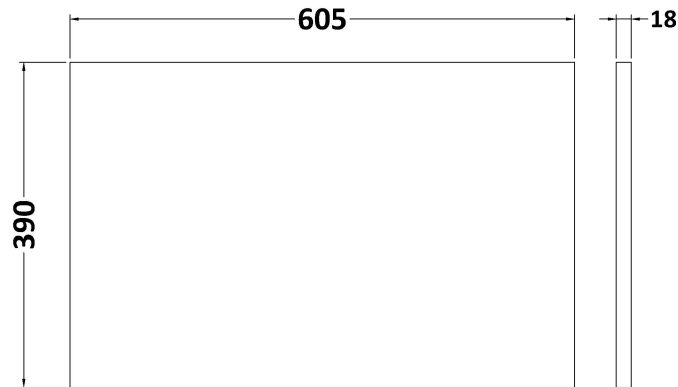

Packaging Dimensions

Height (mm):	380
Width (mm):	620
Depth (mm):	405
Gross Weight (kg):	13.5

Packaging Data

Box Colour:	Brown Cardboard Box - Printed
Box Qty:	0
Label Size:	0 x 0
Label Colour:	Not Applicable
Label Qty:	0

Outer Box Dimensions (If Applicable)

Height (mm):	
Width (mm):	
Depth (mm):	
Gross Weight (kg):	
Barcode:	5056462661049

Product Details

Country of Origin:	China
Fitting Instruction:	No
CE Certification:	
FSC Certified Materials:	Yes
Colour:	Satin Anthracite
Construction Method:	Cam & Wood Dowel
Construction Type:	Rigid
Cabinet Finish:	MFC Painted Gloss
Fascia Finish:	Mdf Painted Gloss
Cabinet Thickness (mm):	16
Fascia Thickness (mm):	18
Drawer Included:	Yes
Drawer Type:	80mm High Metal S/C Inc Galler
No of Shelves:	0
Hinge Type:	Not Applicable
Hinge Included:	No
Adjustable Legs:	No, Not Required
Fixings Included:	Yes
Handle Style:	Modern
Waste Shroud:	Yes
Handle Included:	Yes, Supplied
Handle Type:	D-Shape

Sales Code: MWT1460

Description: 600 Worktop (605X390x18mm)

Product Dimensions

Height (mm):	18
Width (mm):	605
Depth (mm):	390
Nett Weight (kg):	2.5

Packaging Dimensions

Height (mm):	25
Width (mm):	625
Depth (mm):	410
Gross Weight (kg):	2.5

Packaging Data

Box Colour:	Brown Cardboard Box - Printed
Box Qty:	1
Label Size:	100 x 50
Label Colour:	Not Applicable
Label Qty:	0

Outer Box Dimensions (If Applicable)

Height (mm):	
Width (mm):	
Depth (mm):	
Gross Weight (kg):	
Barcode:	5056462661285