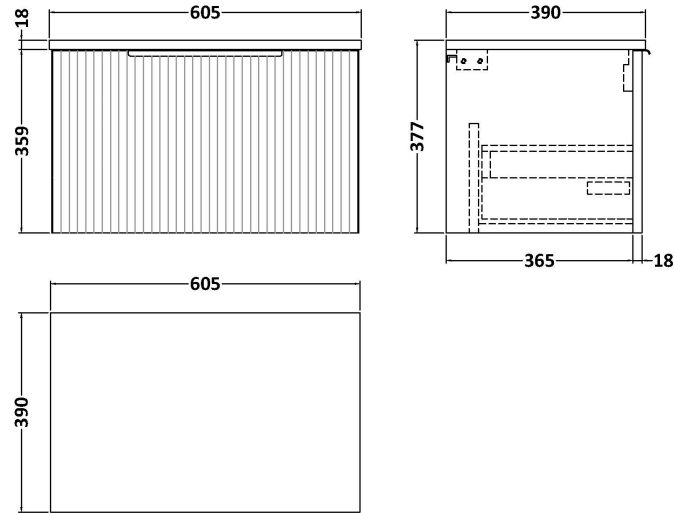

Sales Code: DFF1494W

Description: 600 W/H Single Drawer Vanity & Worktop

Packaging Details

Barcode: 5056462677903

Sales Code: FLU1494

Description: 600 W/H Single Drawer Unit

Product Dimensions

Height (mm):	359
Width (mm):	600
Depth (mm):	383
Nett Weight (kg):	13

Packaging Dimensions

Height (mm):	380
Width (mm):	620
Depth (mm):	405
Gross Weight (kg):	13.5

Packaging Data

Box Colour:	Brown Cardboard Box - Printed
Box Qty:	0
Label Size:	0 x 0
Label Colour:	Not Applicable
Label Qty:	0

Outer Box Dimensions (If Applicable)

Height (mm):	
Width (mm):	
Depth (mm):	
Gross Weight (kg):	
Barcode:	5056462661049

Product Details

Country of Origin:	China
Fitting Instruction:	No
CE Certification:	
FSC Certified Materials:	Yes
Colour:	Satin Anthracite
Construction Method:	Cam & Wood Dowel
Construction Type:	Rigid
Cabinet Finish:	MFC Painted Gloss
Fascia Finish:	Mdf Painted Gloss
Cabinet Thickness (mm):	16
Fascia Thickness (mm):	18
Drawer Included:	Yes
Drawer Type:	80mm High Metal S/C Inc Galler
No of Shelves:	0
Hinge Type:	Not Applicable
Hinge Included:	No
Adjustable Legs:	No, Not Required
Fixings Included:	Yes
Handle Style:	Modern
Waste Shroud:	Yes
Handle Included:	Yes, Supplied
Handle Type:	D-Shape

Sales Code: MWT1460

Description: 600 Worktop (605X390x18mm)

Product Dimensions

Height (mm):	18
Width (mm):	605
Depth (mm):	390
Nett Weight (kg):	2.5

Packaging Dimensions

Height (mm):	25
Width (mm):	625
Depth (mm):	410
Gross Weight (kg):	2.5