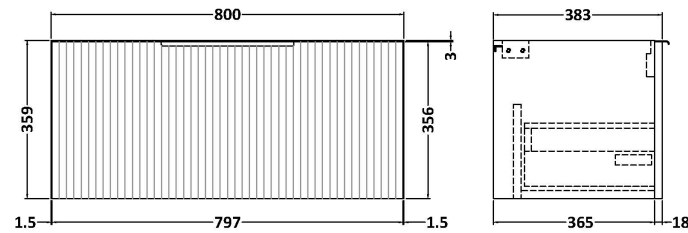

Sales Code: DFF396W

Description: 800 W/H Single Drawer Vanity & Worktop

Packaging Details

Barcode: 5056462678535

Sales Code: FLU396

Description: 800 W/H Single Drawer Unit

Product Dimensions

Height (mm):	359
Width (mm):	800
Depth (mm):	383
Nett Weight (kg):	17.5

Packaging Dimensions

Height (mm):	380
Width (mm):	820
Depth (mm):	405
Gross Weight (kg):	18

Packaging Data

Box Colour:	Brown Cardboard Box - Printed
Box Qty:	0
Label Size:	0 x 0
Label Colour:	Not Applicable
Label Qty:	0

Outer Box Dimensions (If Applicable)

Height (mm):	
Width (mm):	
Depth (mm):	
Gross Weight (kg):	
Barcode:	5056462654768

Product Details

Country of Origin:	China
Fitting Instruction:	No
CE Certification:	
FSC Certified Materials:	Yes
Colour:	Satin Blue
Construction Method:	Cam & Wood Dowel
Construction Type:	Rigid
Cabinet Finish:	MFC Painted Gloss
Fascia Finish:	Mdf Painted Gloss
Cabinet Thickness (mm):	16
Fascia Thickness (mm):	18
Drawer Included:	Yes
Drawer Type:	80mm High Metal S/C Inc Galler
No of Shelves:	0
Hinge Type:	Not Applicable
Hinge Included:	No
Adjustable Legs:	No, Not Required
Fixings Included:	Yes
Handle Style:	Modern
Waste Shroud:	Yes
Handle Included:	Yes, Supplied
Handle Type:	D-Shape

Sales Code: MWT380

Description: 800 Worktop (805X390x18mm)

Product Dimensions

Height (mm):	18
Width (mm):	805
Depth (mm):	390
Nett Weight (kg):	3.5

Packaging Dimensions

Height (mm):	25
Width (mm):	825
Depth (mm):	410
Gross Weight (kg):	3.5