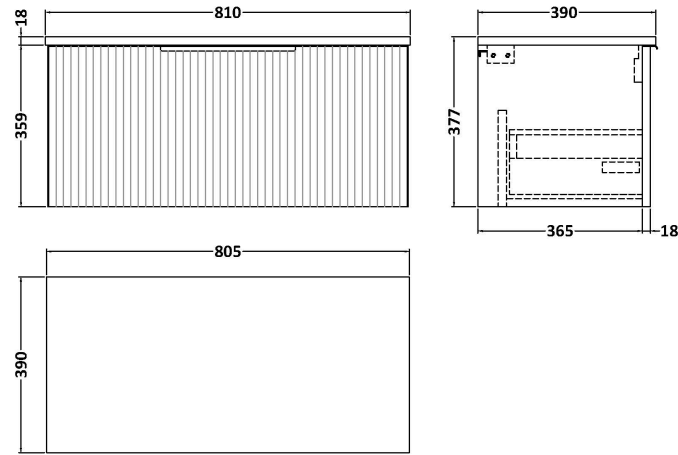

Sales Code: DFF396W

Description: 800 W/H Single Drawer Vanity & Worktop

Packaging Details

Barcode: 5056462678535

Sales Code: FLU396

Description: 800 W/H Single Drawer Unit

Product Dimensions

Height (mm):	359
Width (mm):	800
Depth (mm):	383
Nett Weight (kg):	17.5

Packaging Dimensions

Height (mm):	380
Width (mm):	820
Depth (mm):	405
Gross Weight (kg):	18

Packaging Data

Box Colour:	Brown Cardboard Box - Printed
Box Qty:	0
Label Size:	0 x 0
Label Colour:	Not Applicable
Label Qty:	0

Outer Box Dimensions (If Applicable)

Height (mm):	
Width (mm):	
Depth (mm):	
Gross Weight (kg):	
Barcode:	5056462654768

Product Details

Country of Origin:	China
Fitting Instruction:	No
CE Certification:	
FSC Certified Materials:	Yes
Colour:	Satin Blue
Construction Method:	Cam & Wood Dowel
Construction Type:	Rigid
Cabinet Finish:	MFC Painted Gloss
Fascia Finish:	Mdf Painted Gloss
Cabinet Thickness (mm):	16
Fascia Thickness (mm):	18
Drawer Included:	Yes
Drawer Type:	80mm High Metal S/C Inc Galler
No of Shelves:	0
Hinge Type:	Not Applicable
Hinge Included:	No
Adjustable Legs:	No, Not Required
Fixings Included:	Yes
Handle Style:	Modern
Waste Shroud:	Yes
Handle Included:	Yes, Supplied
Handle Type:	D-Shape

Sales Code: MWT380

Description: 800 Worktop (805X390x18mm)

Product Dimensions

Height (mm):	18
Width (mm):	805
Depth (mm):	390
Nett Weight (kg):	3.5

Packaging Dimensions

Height (mm):	25
Width (mm):	825
Depth (mm):	410
Gross Weight (kg):	3.5