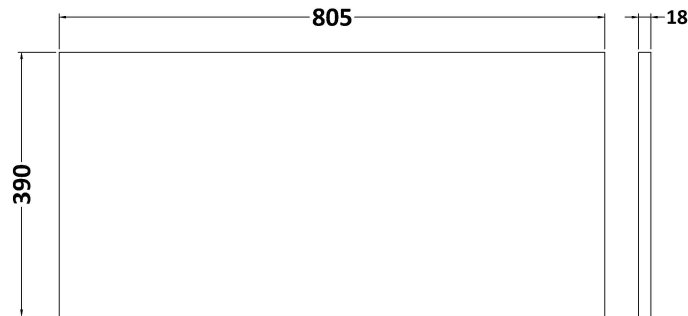

Packaging Dimensions

Height (mm):	380
Width (mm):	820
Depth (mm):	405
Gross Weight (kg):	18

Packaging Data

Box Colour:	Brown Cardboard Box - Printed
Box Qty:	0
Label Size:	0 x 0
Label Colour:	Not Applicable
Label Qty:	0

Outer Box Dimensions (If Applicable)

Height (mm):	
Width (mm):	
Depth (mm):	
Gross Weight (kg):	
Barcode:	5056462654768

Product Details

Country of Origin:	China
Fitting Instruction:	No
CE Certification:	
FSC Certified Materials:	Yes
Colour:	Satin Blue
Construction Method:	Cam & Wood Dowel
Construction Type:	Rigid
Cabinet Finish:	MFC Painted Gloss
Fascia Finish:	Mdf Painted Gloss
Cabinet Thickness (mm):	16
Fascia Thickness (mm):	18
Drawer Included:	Yes
Drawer Type:	80mm High Metal S/C Inc Galler
No of Shelves:	0
Hinge Type:	Not Applicable
Hinge Included:	No
Adjustable Legs:	No, Not Required
Fixings Included:	Yes
Handle Style:	Modern
Waste Shroud:	Yes
Handle Included:	Yes, Supplied
Handle Type:	D-Shape

Sales Code: MWT380

Description: 800 Worktop (805X390x18mm)

Product Dimensions

Height (mm):	18
Width (mm):	805
Depth (mm):	390
Nett Weight (kg):	3.5

Packaging Dimensions

Height (mm):	25
Width (mm):	825
Depth (mm):	410
Gross Weight (kg):	3.5

Packaging Data

Box Colour:	Brown Cardboard Box - Printed
Box Qty:	1
Label Size:	100 x 50
Label Colour:	Not Applicable
Label Qty:	0

Outer Box Dimensions (If Applicable)

Height (mm):	
Width (mm):	
Depth (mm):	
Gross Weight (kg):	
Barcode:	5056211899785