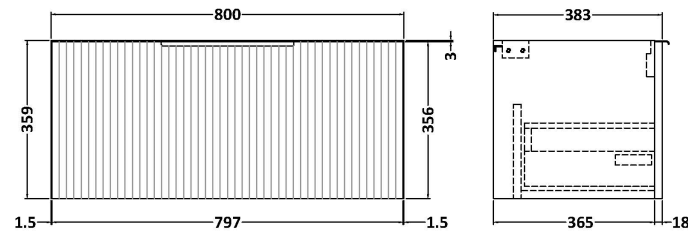

Sales Code: DFF196W

Description: 800 W/H Single Drawer Vanity & Worktop

Packaging Details

Barcode: 5056462678399

Sales Code: FLU196

Description: 800 W/H Single Drawer Unit

Product Dimensions

Height (mm):	359
Width (mm):	800
Depth (mm):	383
Nett Weight (kg):	17.5

Packaging Dimensions

Height (mm):	380
Width (mm):	820
Depth (mm):	405
Gross Weight (kg):	18

Packaging Data

Box Colour:	Brown Cardboard Box - Printed
Box Qty:	0
Label Size:	0 x 0
Label Colour:	Not Applicable
Label Qty:	0

Outer Box Dimensions (If Applicable)

Height (mm):	
Width (mm):	
Depth (mm):	
Gross Weight (kg):	
Barcode:	5056462654744

Product Details

Country of Origin:	China
Fitting Instruction:	No
CE Certification:	
FSC Certified Materials:	Yes
Colour:	Satin White
Construction Method:	Cam & Wood Dowel
Construction Type:	Rigid
Cabinet Finish:	MFC Painted Gloss
Fascia Finish:	Mdf Painted Gloss
Cabinet Thickness (mm):	16
Fascia Thickness (mm):	18
Drawer Included:	Yes
Drawer Type:	80mm High Metal S/C Inc Galler
No of Shelves:	0
Hinge Type:	Not Applicable
Hinge Included:	No
Adjustable Legs:	No, Not Required
Fixings Included:	Yes
Handle Style:	Modern
Waste Shroud:	Yes
Handle Included:	Yes, Supplied
Handle Type:	D-Shape

Sales Code: MWT180

Description: 800 Worktop (805X390x18mm)

Product Dimensions

Height (mm):	18
Width (mm):	805
Depth (mm):	390
Nett Weight (kg):	3.5

Packaging Dimensions

Height (mm):	25
Width (mm):	825
Depth (mm):	410
Gross Weight (kg):	3.5