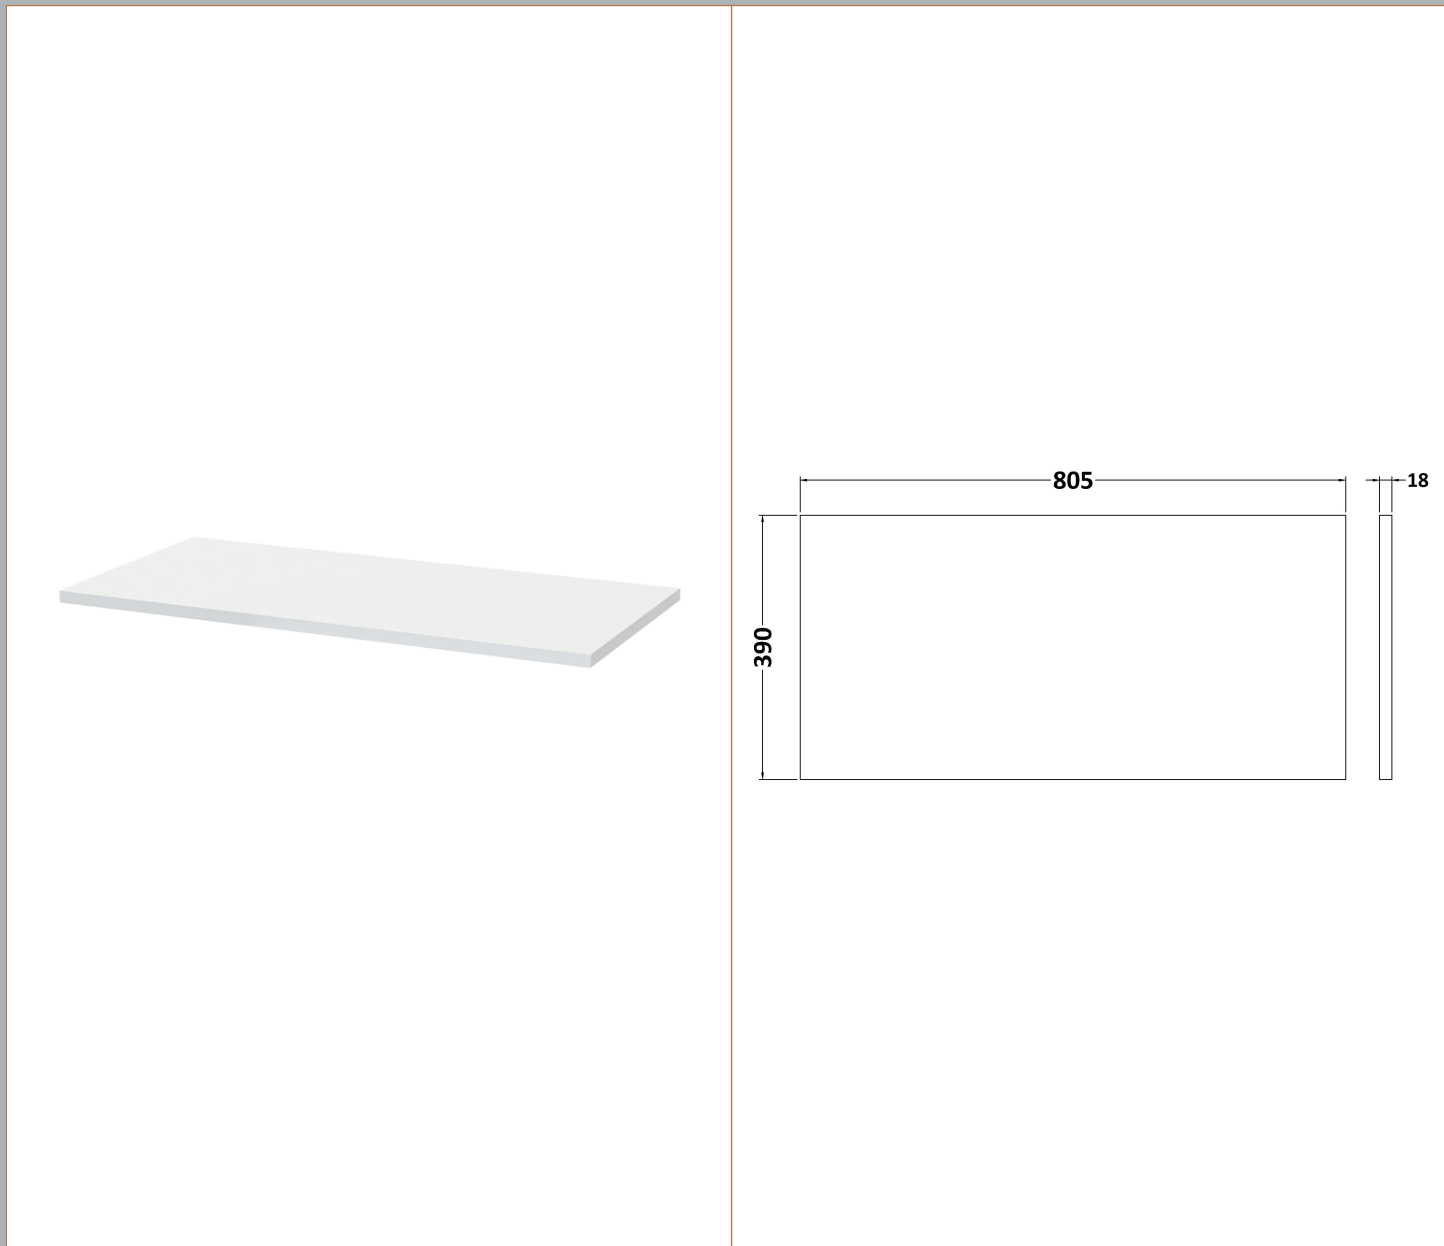

Sales Code: DFF196W

Description: 800 W/H Single Drawer Vanity & Worktop

Packaging Details

Barcode: 5056462678399

Sales Code: FLU196

Description: 800 W/H Single Drawer Unit

Product Dimensions

Height (mm):	359
Width (mm):	800
Depth (mm):	383
Nett Weight (kg):	17.5

Packaging Dimensions

Height (mm):	380
Width (mm):	820
Depth (mm):	405
Gross Weight (kg):	18

Packaging Data

Box Colour:	Brown Cardboard Box - Printed
Box Qty:	0
Label Size:	0 x 0
Label Colour:	Not Applicable
Label Qty:	0

Outer Box Dimensions (If Applicable)

Height (mm):	
Width (mm):	
Depth (mm):	
Gross Weight (kg):	
Barcode:	5056462654744

Product Details

Country of Origin:	China
Fitting Instruction:	No
CE Certification:	
FSC Certified Materials:	Yes
Colour:	Satin White
Construction Method:	Cam & Wood Dowel
Construction Type:	Rigid
Cabinet Finish:	MFC Painted Gloss
Fascia Finish:	Mdf Painted Gloss
Cabinet Thickness (mm):	16
Fascia Thickness (mm):	18
Drawer Included:	Yes
Drawer Type:	80mm High Metal S/C Inc Galler
No of Shelves:	0
Hinge Type:	Not Applicable
Hinge Included:	No
Adjustable Legs:	No, Not Required
Fixings Included:	Yes
Handle Style:	Modern
Waste Shroud:	Yes
Handle Included:	Yes, Supplied
Handle Type:	D-Shape

Sales Code: MWT180

Description: 800 Worktop (805X390x18mm)

Product Dimensions

Height (mm):	18
Width (mm):	805
Depth (mm):	390
Nett Weight (kg):	3.5

Packaging Dimensions

Height (mm):	25
Width (mm):	825
Depth (mm):	410
Gross Weight (kg):	3.5