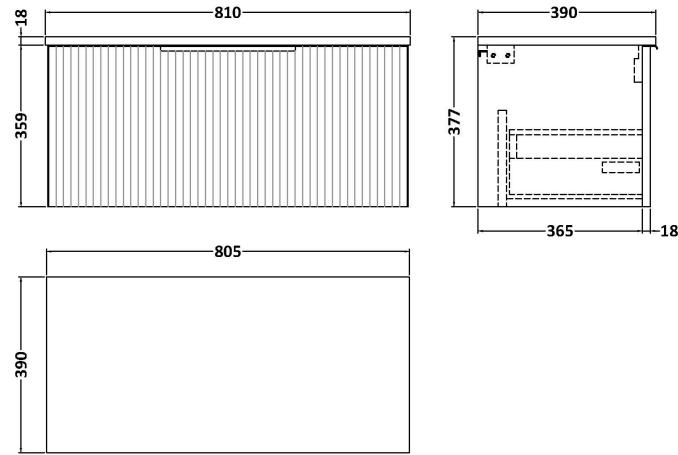

Sales Code: DFF196W

Description: 800 W/H Single Drawer Vanity & Worktop

Packaging Details

Barcode: 5056462678399

Sales Code: FLU196

Description: 800 W/H Single Drawer Unit

Product Dimensions

Height (mm):	359
Width (mm):	800
Depth (mm):	383
Nett Weight (kg):	17.5

Packaging Dimensions

Height (mm):	380
Width (mm):	820
Depth (mm):	405
Gross Weight (kg):	18

Packaging Data

Box Colour:	Brown Cardboard Box - Printed
Box Qty:	0
Label Size:	0 x 0
Label Colour:	Not Applicable
Label Qty:	0

Outer Box Dimensions (If Applicable)

Height (mm):	
Width (mm):	
Depth (mm):	
Gross Weight (kg):	
Barcode:	5056462654744

Product Details

Country of Origin:	China
Fitting Instruction:	No
CE Certification:	
FSC Certified Materials:	Yes
Colour:	Satin White
Construction Method:	Cam & Wood Dowel
Construction Type:	Rigid
Cabinet Finish:	MFC Painted Gloss
Fascia Finish:	Mdf Painted Gloss
Cabinet Thickness (mm):	16
Fascia Thickness (mm):	18
Drawer Included:	Yes
Drawer Type:	80mm High Metal S/C Inc Galler
No of Shelves:	0
Hinge Type:	Not Applicable
Hinge Included:	No
Adjustable Legs:	No, Not Required
Fixings Included:	Yes
Handle Style:	Modern
Waste Shroud:	Yes
Handle Included:	Yes, Supplied
Handle Type:	D-Shape

Sales Code: MWT180

Description: 800 Worktop (805X390x18mm)

Product Dimensions

Height (mm):	18
Width (mm):	805
Depth (mm):	390
Nett Weight (kg):	3.5

Packaging Dimensions

Height (mm):	25
Width (mm):	825
Depth (mm):	410
Gross Weight (kg):	3.5