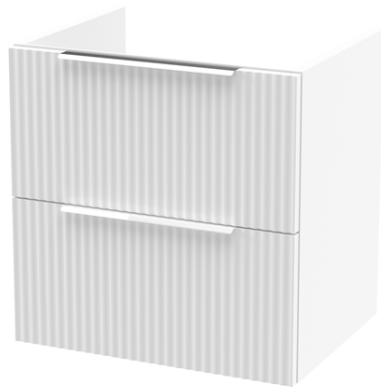

Sales Code: DFF192A

Description: 500 W/H 2-Drawer Vanity & Basin 1

Packaging Details

Barcode: 5056462677361

Sales Code: FLU192

Description: 500 W/H 2-Drawer Unit

Product Dimensions

Height (mm):	500
Width (mm):	500
Depth (mm):	383
Nett Weight (kg):	18.5

Packaging Dimensions

Height (mm):	520
Width (mm):	520
Depth (mm):	405
Gross Weight (kg):	19

Packaging Data

Box Colour:	Brown Cardboard Box - Printed
Box Qty:	0
Label Size:	0 x 0
Label Colour:	Not Applicable
Label Qty:	0

Outer Box Dimensions (If Applicable)

Height (mm):	
Width (mm):	
Depth (mm):	
Gross Weight (kg):	
Barcode:	5056462654584

Product Details

Country of Origin:	China
Fitting Instruction:	No
CE Certification:	
FSC Certified Materials:	Yes
Colour:	Satin White
Construction Method:	Cam & Wood Dowel
Construction Type:	Rigid
Cabinet Finish:	MFC Painted Gloss
Fascia Finish:	Mdf Painted Gloss
Cabinet Thickness (mm):	16
Fascia Thickness (mm):	18
Drawer Included:	Yes
Drawer Type:	80mm High Metal Softclose
No of Shelves:	0
Hinge Type:	Not Applicable
Hinge Included:	No
Adjustable Legs:	No, Not Required
Fixings Included:	Yes
Handle Style:	Modern
Waste Shroud:	Yes
Handle Included:	Yes, Supplied
Handle Type:	D-Shape

Sales Code: NVM012

Description: 500 Mid-Edged Basin 1 Th

Product Dimensions

Height (mm):	180
Width (mm):	510
Depth (mm):	390
Nett Weight (kg):	10.54

Packaging Dimensions

Height (mm):	210
Width (mm):	410
Depth (mm):	530
Gross Weight (kg):	10.54