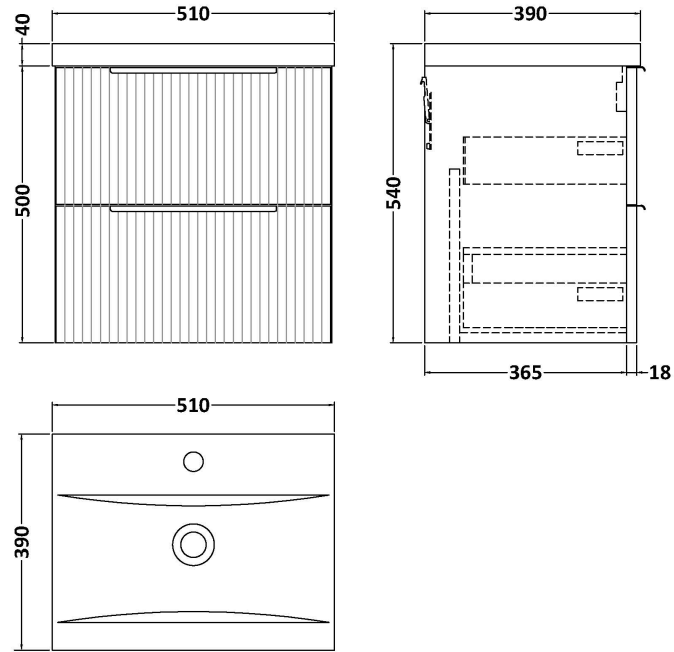

Sales Code: DFF192A

Description: 500 W/H 2-Drawer Vanity & Basin 1

Packaging Details

Barcode: 5056462677361

Sales Code: FLU192

Description: 500 W/H 2-Drawer Unit

Product Dimensions

Height (mm):	500
Width (mm):	500
Depth (mm):	383
Nett Weight (kg):	18.5

Packaging Dimensions

Height (mm):	520
Width (mm):	520
Depth (mm):	405
Gross Weight (kg):	19

Packaging Data

Box Colour:	Brown Cardboard Box - Printed
Box Qty:	0
Label Size:	0 x 0
Label Colour:	Not Applicable
Label Qty:	0

Outer Box Dimensions (If Applicable)

Height (mm):	
Width (mm):	
Depth (mm):	
Gross Weight (kg):	
Barcode:	5056462654584

Product Details

Country of Origin:	China
Fitting Instruction:	No
CE Certification:	
FSC Certified Materials:	Yes
Colour:	Satin White
Construction Method:	Cam & Wood Dowel
Construction Type:	Rigid
Cabinet Finish:	MFC Painted Gloss
Fascia Finish:	Mdf Painted Gloss
Cabinet Thickness (mm):	16
Fascia Thickness (mm):	18
Drawer Included:	Yes
Drawer Type:	80mm High Metal Softclose
No of Shelves:	0
Hinge Type:	Not Applicable
Hinge Included:	No
Adjustable Legs:	No, Not Required
Fixings Included:	Yes
Handle Style:	Modern
Waste Shroud:	Yes
Handle Included:	Yes, Supplied
Handle Type:	D-Shape

Sales Code: NVM012

Description: 500 Mid-Edged Basin 1 Th

Product Dimensions

Height (mm):	180
Width (mm):	510
Depth (mm):	390
Nett Weight (kg):	10.54

Packaging Dimensions

Height (mm):	210
Width (mm):	410
Depth (mm):	530
Gross Weight (kg):	10.54