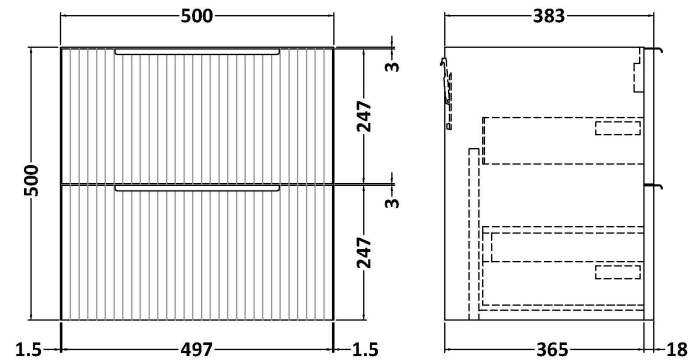

Sales Code: DFF192A

Description: 500 W/H 2-Drawer Vanity & Basin 1

Packaging Details

Barcode: 5056462677361

Sales Code: FLU192

Description: 500 W/H 2-Drawer Unit

Product Dimensions

Height (mm):	500
Width (mm):	500
Depth (mm):	383
Nett Weight (kg):	18.5

Packaging Dimensions

Height (mm):	520
Width (mm):	520
Depth (mm):	405
Gross Weight (kg):	19

Packaging Data

Box Colour:	Brown Cardboard Box - Printed
Box Qty:	0
Label Size:	0 x 0
Label Colour:	Not Applicable
Label Qty:	0

Outer Box Dimensions (If Applicable)

Height (mm):	
Width (mm):	
Depth (mm):	
Gross Weight (kg):	
Barcode:	5056462654584

Product Details

Country of Origin:	China
Fitting Instruction:	No
CE Certification:	
FSC Certified Materials:	Yes
Colour:	Satin White
Construction Method:	Cam & Wood Dowel
Construction Type:	Rigid
Cabinet Finish:	MFC Painted Gloss
Fascia Finish:	Mdf Painted Gloss
Cabinet Thickness (mm):	16
Fascia Thickness (mm):	18
Drawer Included:	Yes
Drawer Type:	80mm High Metal Softclose
No of Shelves:	0
Hinge Type:	Not Applicable
Hinge Included:	No
Adjustable Legs:	No, Not Required
Fixings Included:	Yes
Handle Style:	Modern
Waste Shroud:	Yes
Handle Included:	Yes, Supplied
Handle Type:	D-Shape

Sales Code: NVM012

Description: 500 Mid-Edged Basin 1 Th

Product Dimensions

Height (mm):	180
Width (mm):	510
Depth (mm):	390
Nett Weight (kg):	10.54

Packaging Dimensions

Height (mm):	210
Width (mm):	410
Depth (mm):	530
Gross Weight (kg):	10.54