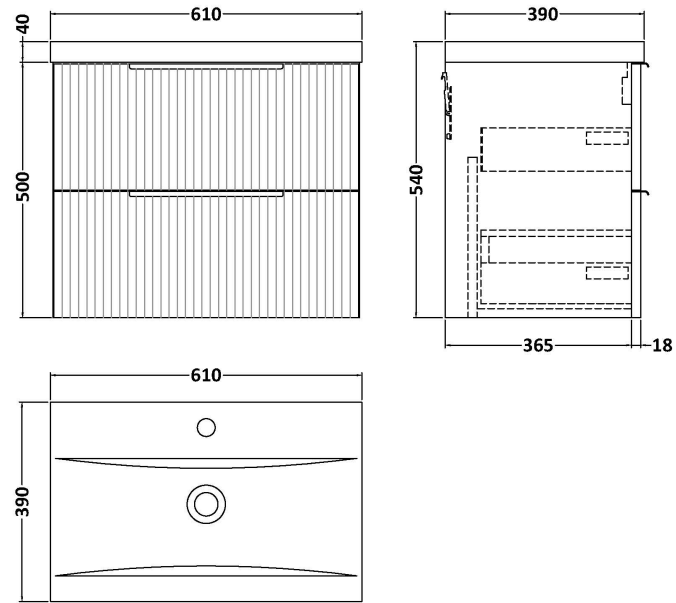

Sales Code: DFF893A

Description: 600 W/H 2-Drawer Vanity & Basin 1

Packaging Details

Barcode: 5056462678290

Sales Code: FLU893

Description: 600 W/H 2-Drawer Unit

Product Dimensions

Height (mm):	500
Width (mm):	600
Depth (mm):	383
Nett Weight (kg):	22.5

Packaging Dimensions

Height (mm):	520
Width (mm):	620
Depth (mm):	405
Gross Weight (kg):	23

Packaging Data

Box Colour:	Brown Cardboard Box - Printed
Box Qty:	0
Label Size:	0 x 0
Label Colour:	Not Applicable
Label Qty:	0

Outer Box Dimensions (If Applicable)

Height (mm):	
Width (mm):	
Depth (mm):	
Gross Weight (kg):	
Barcode:	5056462654737

Product Details

Country of Origin:	China
Fitting Instruction:	No
CE Certification:	
FSC Certified Materials:	Yes
Colour:	Satin Green
Construction Method:	Cam & Wood Dowel
Construction Type:	Rigid
Cabinet Finish:	MFC Painted Gloss
Fascia Finish:	Mdf Painted Gloss
Cabinet Thickness (mm):	16
Fascia Thickness (mm):	18
Drawer Included:	Yes
Drawer Type:	80mm High Metal Softclose
No of Shelves:	0
Hinge Type:	Not Applicable
Hinge Included:	No
Adjustable Legs:	No, Not Required
Fixings Included:	Yes
Handle Style:	Modern
Waste Shroud:	Yes
Handle Included:	Yes, Supplied
Handle Type:	D-Shape

Sales Code: NVM013

Description: 600 Mid-Edged Basin 1 Th

Product Dimensions

Height (mm):	180
Width (mm):	610
Depth (mm):	390
Nett Weight (kg):	11

Packaging Dimensions

Height (mm):	200
Width (mm):	410
Depth (mm):	630
Gross Weight (kg):	11