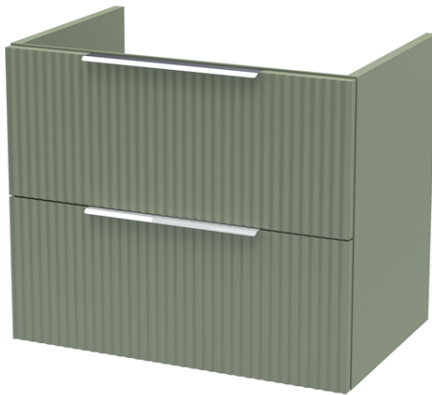

Sales Code: DFF893A

Description: 600 W/H 2-Drawer Vanity & Basin 1

Packaging Details

Barcode: 5056462678290

Sales Code: FLU893

Description: 600 W/H 2-Drawer Unit

Product Dimensions

Height (mm):	500
Width (mm):	600
Depth (mm):	383
Nett Weight (kg):	22.5

Packaging Dimensions

Height (mm):	520
Width (mm):	620
Depth (mm):	405
Gross Weight (kg):	23

Packaging Data

Box Colour:	Brown Cardboard Box - Printed
Box Qty:	0
Label Size:	0 x 0
Label Colour:	Not Applicable
Label Qty:	0

Outer Box Dimensions (If Applicable)

Height (mm):	
Width (mm):	
Depth (mm):	
Gross Weight (kg):	
Barcode:	5056462654737

Product Details

Country of Origin:	China
Fitting Instruction:	No
CE Certification:	
FSC Certified Materials:	Yes
Colour:	Satin Green
Construction Method:	Cam & Wood Dowel
Construction Type:	Rigid
Cabinet Finish:	MFC Painted Gloss
Fascia Finish:	Mdf Painted Gloss
Cabinet Thickness (mm):	16
Fascia Thickness (mm):	18
Drawer Included:	Yes
Drawer Type:	80mm High Metal Softclose
No of Shelves:	0
Hinge Type:	Not Applicable
Hinge Included:	No
Adjustable Legs:	No, Not Required
Fixings Included:	Yes
Handle Style:	Modern
Waste Shroud:	Yes
Handle Included:	Yes, Supplied
Handle Type:	D-Shape

Sales Code: NVM013

Description: 600 Mid-Edged Basin 1 Th

Product Dimensions

Height (mm):	180
Width (mm):	610
Depth (mm):	390
Nett Weight (kg):	11

Packaging Dimensions

Height (mm):	200
Width (mm):	410
Depth (mm):	630
Gross Weight (kg):	11