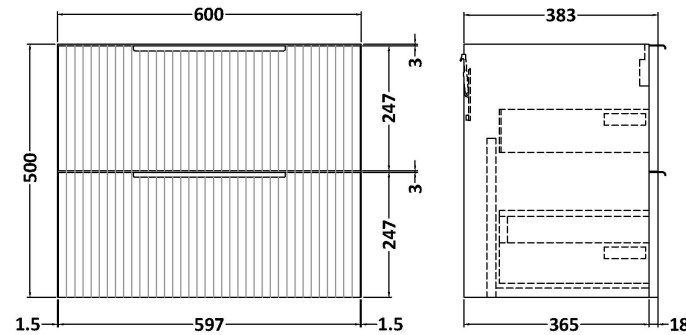

Sales Code: DFF893A

Description: 600 W/H 2-Drawer Vanity & Basin 1

Packaging Details

Barcode: 5056462678290

Sales Code: FLU893

Description: 600 W/H 2-Drawer Unit

Product Dimensions

Height (mm):	500
Width (mm):	600
Depth (mm):	383
Nett Weight (kg):	22.5

Packaging Dimensions

Height (mm):	520
Width (mm):	620
Depth (mm):	405
Gross Weight (kg):	23

Packaging Data

Box Colour:	Brown Cardboard Box - Printed
Box Qty:	0
Label Size:	0 x 0
Label Colour:	Not Applicable
Label Qty:	0

Outer Box Dimensions (If Applicable)

Height (mm):	
Width (mm):	
Depth (mm):	
Gross Weight (kg):	
Barcode:	5056462654737

Product Details

Country of Origin:	China
Fitting Instruction:	No
CE Certification:	
FSC Certified Materials:	Yes
Colour:	Satin Green
Construction Method:	Cam & Wood Dowel
Construction Type:	Rigid
Cabinet Finish:	MFC Painted Gloss
Fascia Finish:	Mdf Painted Gloss
Cabinet Thickness (mm):	16
Fascia Thickness (mm):	18
Drawer Included:	Yes
Drawer Type:	80mm High Metal Softclose
No of Shelves:	0
Hinge Type:	Not Applicable
Hinge Included:	No
Adjustable Legs:	No, Not Required
Fixings Included:	Yes
Handle Style:	Modern
Waste Shroud:	Yes
Handle Included:	Yes, Supplied
Handle Type:	D-Shape

Sales Code: NVM013

Description: 600 Mid-Edged Basin 1 Th

Product Dimensions

Height (mm):	180
Width (mm):	610
Depth (mm):	390
Nett Weight (kg):	11

Packaging Dimensions

Height (mm):	200
Width (mm):	410
Depth (mm):	630
Gross Weight (kg):	11