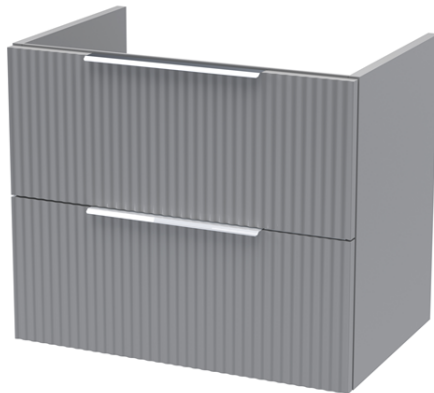

Sales Code: DFF293A

Description: 600 W/H 2-Drawer Vanity & Basin 1

Packaging Details

Barcode: 5056462678085

Sales Code: FLU293

Description: 600 W/H 2-Drawer Unit

Product Dimensions

Height (mm):	500
Width (mm):	600
Depth (mm):	383
Nett Weight (kg):	22.5

Packaging Dimensions

Height (mm):	520
Width (mm):	620
Depth (mm):	405
Gross Weight (kg):	23

Packaging Data

Box Colour:	Brown Cardboard Box - Printed
Box Qty:	0
Label Size:	0 x 0
Label Colour:	Not Applicable
Label Qty:	0

Outer Box Dimensions (If Applicable)

Height (mm):	
Width (mm):	
Depth (mm):	
Gross Weight (kg):	
Barcode:	5056462654713

Product Details

Country of Origin:	China
Fitting Instruction:	No
CE Certification:	
FSC Certified Materials:	Yes
Colour:	Satin Grey
Construction Method:	Cam & Wood Dowel
Construction Type:	Rigid
Cabinet Finish:	MFC Painted Gloss
Fascia Finish:	Mdf Painted Gloss
Cabinet Thickness (mm):	16
Fascia Thickness (mm):	18
Drawer Included:	Yes
Drawer Type:	80mm High Metal Softclose
No of Shelves:	0
Hinge Type:	Not Applicable
Hinge Included:	No
Adjustable Legs:	No, Not Required
Fixings Included:	Yes
Handle Style:	Modern
Waste Shroud:	Yes
Handle Included:	Yes, Supplied
Handle Type:	D-Shape

Sales Code: NVM013

Description: 600 Mid-Edged Basin 1 Th

Product Dimensions

Height (mm):	180
Width (mm):	610
Depth (mm):	390
Nett Weight (kg):	11

Packaging Dimensions

Height (mm):	200
Width (mm):	410
Depth (mm):	630
Gross Weight (kg):	11