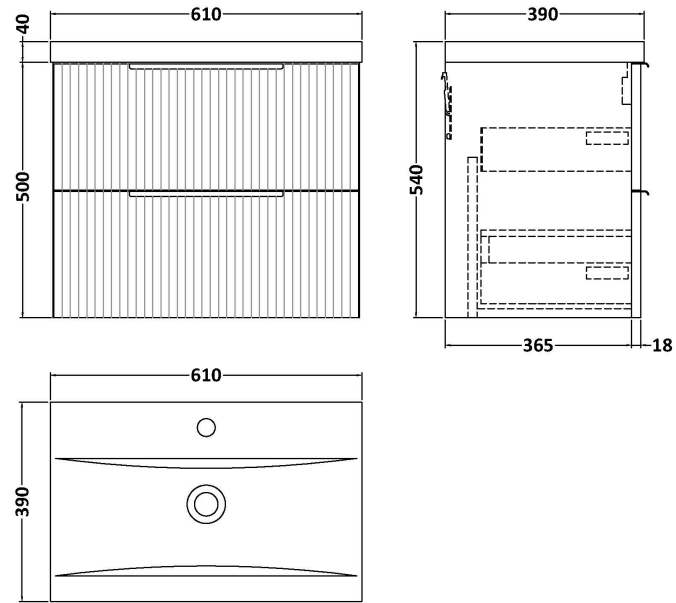

Sales Code: DFF293A

Description: 600 W/H 2-Drawer Vanity & Basin 1

Packaging Details

Barcode: 5056462678085

Sales Code: FLU293

Description: 600 W/H 2-Drawer Unit

Product Dimensions

Height (mm):	500
Width (mm):	600
Depth (mm):	383
Nett Weight (kg):	22.5

Packaging Dimensions

Height (mm):	520
Width (mm):	620
Depth (mm):	405
Gross Weight (kg):	23

Packaging Data

Box Colour:	Brown Cardboard Box - Printed
Box Qty:	0
Label Size:	0 x 0
Label Colour:	Not Applicable
Label Qty:	0

Outer Box Dimensions (If Applicable)

Height (mm):	
Width (mm):	
Depth (mm):	
Gross Weight (kg):	
Barcode:	5056462654713

Product Details

Country of Origin:	China
Fitting Instruction:	No
CE Certification:	
FSC Certified Materials:	Yes
Colour:	Satin Grey
Construction Method:	Cam & Wood Dowel
Construction Type:	Rigid
Cabinet Finish:	MFC Painted Gloss
Fascia Finish:	Mdf Painted Gloss
Cabinet Thickness (mm):	16
Fascia Thickness (mm):	18
Drawer Included:	Yes
Drawer Type:	80mm High Metal Softclose
No of Shelves:	0
Hinge Type:	Not Applicable
Hinge Included:	No
Adjustable Legs:	No, Not Required
Fixings Included:	Yes
Handle Style:	Modern
Waste Shroud:	Yes
Handle Included:	Yes, Supplied
Handle Type:	D-Shape

Sales Code: NVM013

Description: 600 Mid-Edged Basin 1 Th

Product Dimensions

Height (mm):	180
Width (mm):	610
Depth (mm):	390
Nett Weight (kg):	11

Packaging Dimensions

Height (mm):	200
Width (mm):	410
Depth (mm):	630
Gross Weight (kg):	11