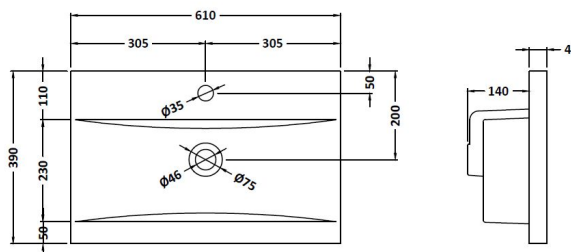

Packaging Dimensions

Height (mm):	520
Width (mm):	620
Depth (mm):	405
Gross Weight (kg):	23

Packaging Data

Box Colour:	Brown Cardboard Box - Printed
Box Qty:	0
Label Size:	0 x 0
Label Colour:	Not Applicable
Label Qty:	0

Outer Box Dimensions (If Applicable)

Height (mm):	
Width (mm):	
Depth (mm):	
Gross Weight (kg):	
Barcode:	5056462654713

Product Details

Country of Origin:	China
Fitting Instruction:	No
CE Certification:	
FSC Certified Materials:	Yes
Colour:	Satin Grey
Construction Method:	Cam & Wood Dowel
Construction Type:	Rigid
Cabinet Finish:	MFC Painted Gloss
Fascia Finish:	Mdf Painted Gloss
Cabinet Thickness (mm):	16
Fascia Thickness (mm):	18
Drawer Included:	Yes
Drawer Type:	80mm High Metal Softclose
No of Shelves:	0
Hinge Type:	Not Applicable
Hinge Included:	No
Adjustable Legs:	No, Not Required
Fixings Included:	Yes
Handle Style:	Modern
Waste Shroud:	Yes
Handle Included:	Yes, Supplied
Handle Type:	D-Shape

Sales Code: NVM013

Description: 600 Mid-Edged Basin 1 Th

Product Dimensions

Height (mm):	180
Width (mm):	610
Depth (mm):	390
Nett Weight (kg):	11

Packaging Dimensions

Height (mm):	200
Width (mm):	410
Depth (mm):	630
Gross Weight (kg):	11

Packaging Data

Box Colour:	Brown Cardboard Box - Printed
Box Qty:	1
Label Size:	100 x 50
Label Colour:	White Label
Label Qty:	2

Outer Box Dimensions (If Applicable)

Height (mm):	
Width (mm):	
Depth (mm):	
Gross Weight (kg):	
Barcode:	5055369043415