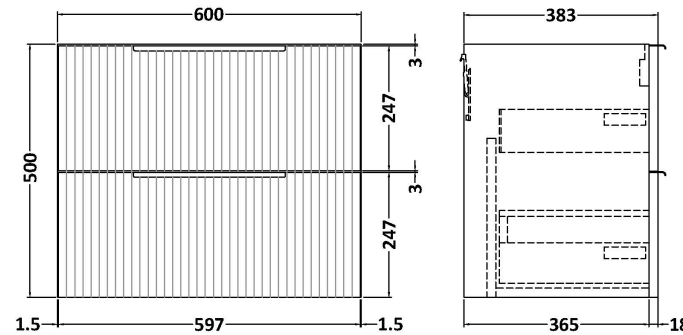

Sales Code: DFF293A

Description: 600 W/H 2-Drawer Vanity & Basin 1

Packaging Details

Barcode: 5056462678085

Sales Code: FLU293

Description: 600 W/H 2-Drawer Unit

Product Dimensions

Height (mm):	500
Width (mm):	600
Depth (mm):	383
Nett Weight (kg):	22.5

Packaging Dimensions

Height (mm):	520
Width (mm):	620
Depth (mm):	405
Gross Weight (kg):	23

Packaging Data

Box Colour:	Brown Cardboard Box - Printed
Box Qty:	0
Label Size:	0 x 0
Label Colour:	Not Applicable
Label Qty:	0

Outer Box Dimensions (If Applicable)

Height (mm):	
Width (mm):	
Depth (mm):	
Gross Weight (kg):	
Barcode:	5056462654713

Product Details

Country of Origin:	China
Fitting Instruction:	No
CE Certification:	
FSC Certified Materials:	Yes
Colour:	Satin Grey
Construction Method:	Cam & Wood Dowel
Construction Type:	Rigid
Cabinet Finish:	MFC Painted Gloss
Fascia Finish:	Mdf Painted Gloss
Cabinet Thickness (mm):	16
Fascia Thickness (mm):	18
Drawer Included:	Yes
Drawer Type:	80mm High Metal Softclose
No of Shelves:	0
Hinge Type:	Not Applicable
Hinge Included:	No
Adjustable Legs:	No, Not Required
Fixings Included:	Yes
Handle Style:	Modern
Waste Shroud:	Yes
Handle Included:	Yes, Supplied
Handle Type:	D-Shape

Sales Code: NVM013

Description: 600 Mid-Edged Basin 1 Th

Product Dimensions

Height (mm):	180
Width (mm):	610
Depth (mm):	390
Nett Weight (kg):	11

Packaging Dimensions

Height (mm):	200
Width (mm):	410
Depth (mm):	630
Gross Weight (kg):	11