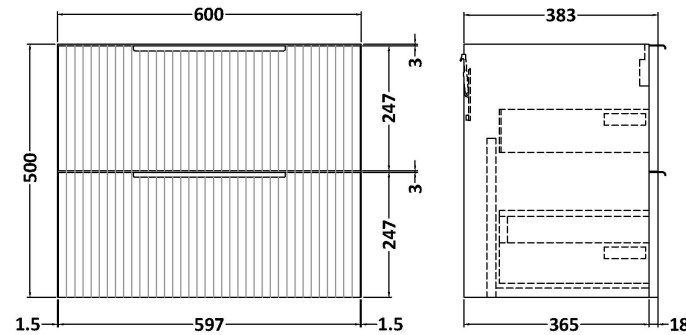

Sales Code: DFF193A

Description: 600 W/H 2-Drawer Vanity & Basin 1

Packaging Details

Barcode: 5056462678016

Sales Code: FLU193

Description: 600 W/H 2-Drawer Unit

Product Dimensions

Height (mm):	500
Width (mm):	600
Depth (mm):	383
Nett Weight (kg):	22.5

Packaging Dimensions

Height (mm):	520
Width (mm):	620
Depth (mm):	405
Gross Weight (kg):	23

Packaging Data

Box Colour:	Brown Cardboard Box - Printed
Box Qty:	0
Label Size:	0 x 0
Label Colour:	Not Applicable
Label Qty:	0

Outer Box Dimensions (If Applicable)

Height (mm):	
Width (mm):	
Depth (mm):	
Gross Weight (kg):	
Barcode:	5056462654706

Product Details

Country of Origin:	China
Fitting Instruction:	No
CE Certification:	
FSC Certified Materials:	Yes
Colour:	Satin White
Construction Method:	Cam & Wood Dowel
Construction Type:	Rigid
Cabinet Finish:	MFC Painted Gloss
Fascia Finish:	Mdf Painted Gloss
Cabinet Thickness (mm):	16
Fascia Thickness (mm):	18
Drawer Included:	Yes
Drawer Type:	80mm High Metal Softclose
No of Shelves:	0
Hinge Type:	Not Applicable
Hinge Included:	No
Adjustable Legs:	No, Not Required
Fixings Included:	Yes
Handle Style:	Modern
Waste Shroud:	Yes
Handle Included:	Yes, Supplied
Handle Type:	D-Shape

Sales Code: NVM013

Description: 600 Mid-Edged Basin 1 Th

Product Dimensions

Height (mm):	180
Width (mm):	610
Depth (mm):	390
Nett Weight (kg):	11

Packaging Dimensions

Height (mm):	200
Width (mm):	410
Depth (mm):	630
Gross Weight (kg):	11