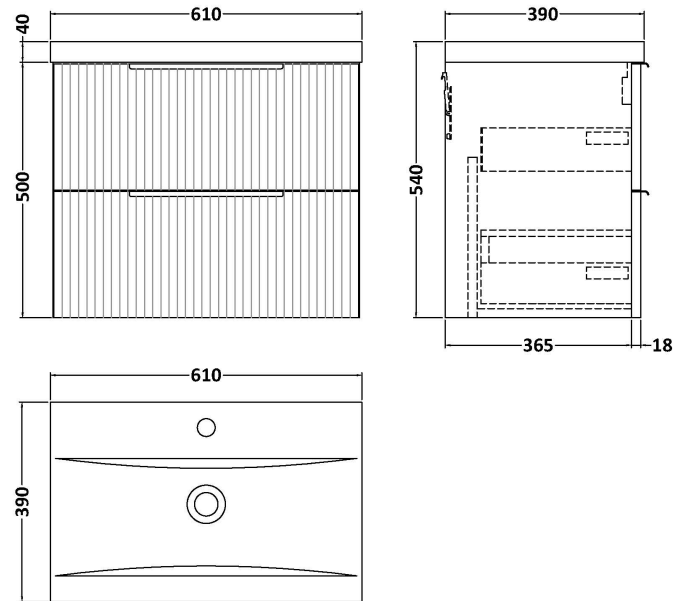

Sales Code: DFF193A

Description: 600 W/H 2-Drawer Vanity & Basin 1

Packaging Details

Barcode: 5056462678016

Sales Code: FLU193

Description: 600 W/H 2-Drawer Unit

Product Dimensions

Height (mm):	500
Width (mm):	600
Depth (mm):	383
Nett Weight (kg):	22.5

Packaging Dimensions

Height (mm):	520
Width (mm):	620
Depth (mm):	405
Gross Weight (kg):	23

Packaging Data

Box Colour:	Brown Cardboard Box - Printed
Box Qty:	0
Label Size:	0 x 0
Label Colour:	Not Applicable
Label Qty:	0

Outer Box Dimensions (If Applicable)

Height (mm):	
Width (mm):	
Depth (mm):	
Gross Weight (kg):	
Barcode:	5056462654706

Product Details

Country of Origin:	China
Fitting Instruction:	No
CE Certification:	
FSC Certified Materials:	Yes
Colour:	Satin White
Construction Method:	Cam & Wood Dowel
Construction Type:	Rigid
Cabinet Finish:	MFC Painted Gloss
Fascia Finish:	Mdf Painted Gloss
Cabinet Thickness (mm):	16
Fascia Thickness (mm):	18
Drawer Included:	Yes
Drawer Type:	80mm High Metal Softclose
No of Shelves:	0
Hinge Type:	Not Applicable
Hinge Included:	No
Adjustable Legs:	No, Not Required
Fixings Included:	Yes
Handle Style:	Modern
Waste Shroud:	Yes
Handle Included:	Yes, Supplied
Handle Type:	D-Shape

Sales Code: NVM013

Description: 600 Mid-Edged Basin 1 Th

Product Dimensions

Height (mm):	180
Width (mm):	610
Depth (mm):	390
Nett Weight (kg):	11

Packaging Dimensions

Height (mm):	200
Width (mm):	410
Depth (mm):	630
Gross Weight (kg):	11