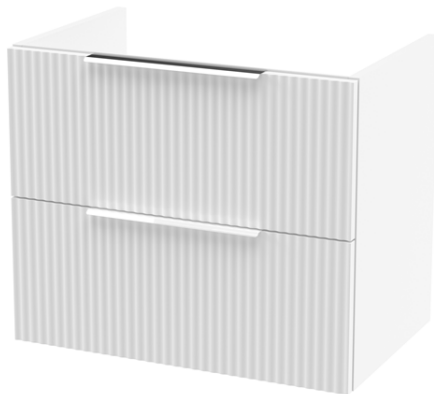

Sales Code: DFF193A

Description: 600 W/H 2-Drawer Vanity & Basin 1

Packaging Details

Barcode: 5056462678016

Sales Code: FLU193

Description: 600 W/H 2-Drawer Unit

Product Dimensions

Height (mm):	500
Width (mm):	600
Depth (mm):	383
Nett Weight (kg):	22.5

Packaging Dimensions

Height (mm):	520
Width (mm):	620
Depth (mm):	405
Gross Weight (kg):	23

Packaging Data

Box Colour:	Brown Cardboard Box - Printed
Box Qty:	0
Label Size:	0 x 0
Label Colour:	Not Applicable
Label Qty:	0

Outer Box Dimensions (If Applicable)

Height (mm):	
Width (mm):	
Depth (mm):	
Gross Weight (kg):	
Barcode:	5056462654706

Product Details

Country of Origin:	China
Fitting Instruction:	No
CE Certification:	
FSC Certified Materials:	Yes
Colour:	Satin White
Construction Method:	Cam & Wood Dowel
Construction Type:	Rigid
Cabinet Finish:	MFC Painted Gloss
Fascia Finish:	Mdf Painted Gloss
Cabinet Thickness (mm):	16
Fascia Thickness (mm):	18
Drawer Included:	Yes
Drawer Type:	80mm High Metal Softclose
No of Shelves:	0
Hinge Type:	Not Applicable
Hinge Included:	No
Adjustable Legs:	No, Not Required
Fixings Included:	Yes
Handle Style:	Modern
Waste Shroud:	Yes
Handle Included:	Yes, Supplied
Handle Type:	D-Shape

Sales Code: NVM013

Description: 600 Mid-Edged Basin 1 Th

Product Dimensions

Height (mm):	180
Width (mm):	610
Depth (mm):	390
Nett Weight (kg):	11

Packaging Dimensions

Height (mm):	200
Width (mm):	410
Depth (mm):	630
Gross Weight (kg):	11