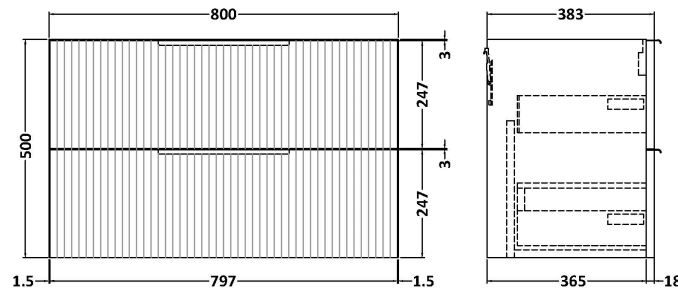

Sales Code: DFF1495A

Description: 800 W/H 2-Drawer Vanity & Basin 1

Packaging Details

Barcode: 5056462678924

Sales Code: FLU1495

Description: 800 W/H 2-Drawer Unit

Product Dimensions

Height (mm):	500
Width (mm):	800
Depth (mm):	383
Nett Weight (kg):	24.5

Packaging Dimensions

Height (mm):	520
Width (mm):	820
Depth (mm):	405
Gross Weight (kg):	25

Packaging Data

Box Colour:	Brown Cardboard Box - Printed
Box Qty:	0
Label Size:	0 x 0
Label Colour:	Not Applicable
Label Qty:	0

Sales Code: NVM015

Description: 800 Mid Edged Basin 1 Th

Product Dimensions

Height (mm):	180
Width (mm):	810
Depth (mm):	390
Nett Weight (kg):	15

Packaging Dimensions

Height (mm):	210
Width (mm):	410
Depth (mm):	830
Gross Weight (kg):	15

Packaging Data

Box Colour:	Brown Cardboard Box
Box Qty:	1
Label Size:	100 x 50
Label Colour:	White Label
Label Qty:	2

Outer Box Dimensions (If Applicable)

Height (mm):	
Width (mm):	
Depth (mm):	
Gross Weight (kg):	
Barcode:	5055369043422