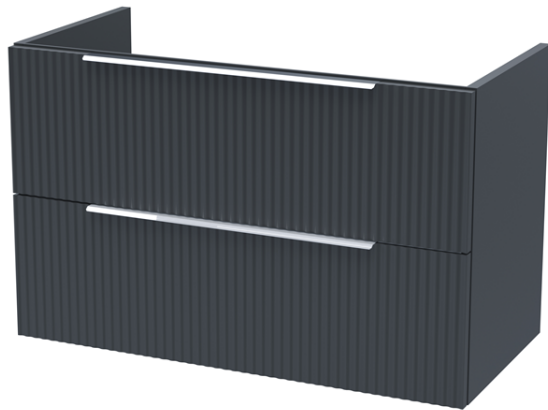

Sales Code: DFF1495A

Description: 800 W/H 2-Drawer Vanity & Basin 1

Packaging Details

Barcode: 5056462678924

Sales Code: FLU1495

Description: 800 W/H 2-Drawer Unit

Product Dimensions

Height (mm):	500
Width (mm):	800
Depth (mm):	383
Nett Weight (kg):	24.5

Packaging Dimensions

Height (mm):	520
Width (mm):	820
Depth (mm):	405
Gross Weight (kg):	25

Packaging Data

Box Colour:	Brown Cardboard Box - Printed
Box Qty:	0
Label Size:	0 x 0
Label Colour:	Not Applicable
Label Qty:	0

Outer Box Dimensions (If Applicable)

Height (mm):	
Width (mm):	
Depth (mm):	
Gross Weight (kg):	
Barcode:	5056462661070

Product Details

Country of Origin:	China
Fitting Instruction:	No
CE Certification:	
FSC Certified Materials:	Yes
Colour:	Satin Anthracite
Construction Method:	Cam & Wood Dowel
Construction Type:	Rigid
Cabinet Finish:	MFC Painted Gloss
Fascia Finish:	Mdf Painted Gloss
Cabinet Thickness (mm):	16
Fascia Thickness (mm):	18
Drawer Included:	Yes
Drawer Type:	80mm High Metal Softclose
No of Shelves:	0
Hinge Type:	Not Applicable
Hinge Included:	No
Adjustable Legs:	No, Not Required
Fixings Included:	Yes
Handle Style:	Modern
Waste Shroud:	Yes
Handle Included:	Yes, Supplied
Handle Type:	D-Shape

Sales Code: NVM015

Description: 800 Mid Edged Basin 1 Th

Product Dimensions

Height (mm):	180
Width (mm):	810
Depth (mm):	390
Nett Weight (kg):	15

Packaging Dimensions

Height (mm):	210
Width (mm):	410
Depth (mm):	830
Gross Weight (kg):	15