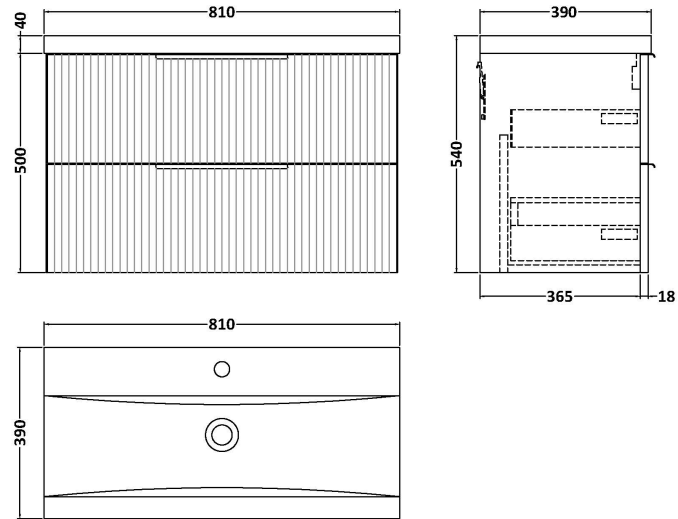

Sales Code: DFF1495A

Description: 800 W/H 2-Drawer Vanity & Basin 1

Packaging Details

Barcode: 5056462678924

Sales Code: FLU1495

Description: 800 W/H 2-Drawer Unit

Product Dimensions

Height (mm):	500
Width (mm):	800
Depth (mm):	383
Nett Weight (kg):	24.5

Packaging Dimensions

Height (mm):	520
Width (mm):	820
Depth (mm):	405
Gross Weight (kg):	25

Packaging Data

Box Colour:	Brown Cardboard Box - Printed
Box Qty:	0
Label Size:	0 x 0
Label Colour:	Not Applicable
Label Qty:	0

Outer Box Dimensions (If Applicable)

Height (mm):	
Width (mm):	
Depth (mm):	
Gross Weight (kg):	
Barcode:	5056462661070

Product Details

Country of Origin:	China
Fitting Instruction:	No
CE Certification:	
FSC Certified Materials:	Yes
Colour:	Satin Anthracite
Construction Method:	Cam & Wood Dowel
Construction Type:	Rigid
Cabinet Finish:	MFC Painted Gloss
Fascia Finish:	Mdf Painted Gloss
Cabinet Thickness (mm):	16
Fascia Thickness (mm):	18
Drawer Included:	Yes
Drawer Type:	80mm High Metal Softclose
No of Shelves:	0
Hinge Type:	Not Applicable
Hinge Included:	No
Adjustable Legs:	No, Not Required
Fixings Included:	Yes
Handle Style:	Modern
Waste Shroud:	Yes
Handle Included:	Yes, Supplied
Handle Type:	D-Shape

Sales Code: NVM015

Description: 800 Mid Edged Basin 1 Th

Product Dimensions

Height (mm):	180
Width (mm):	810
Depth (mm):	390
Nett Weight (kg):	15

Packaging Dimensions

Height (mm):	210
Width (mm):	410
Depth (mm):	830
Gross Weight (kg):	15