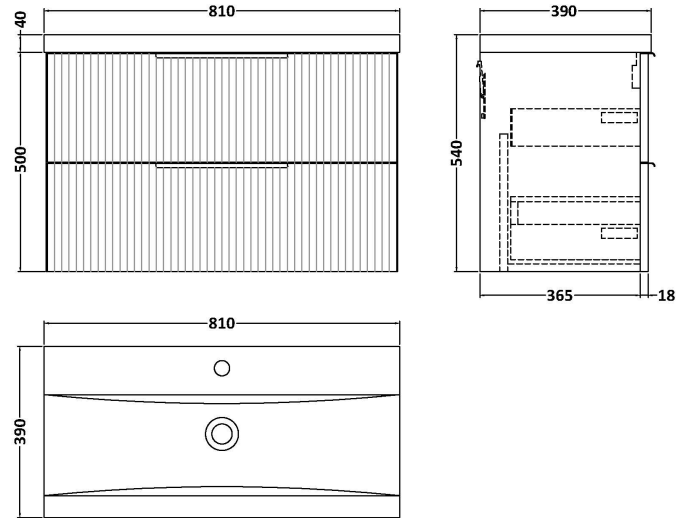

Sales Code: DFF195A

Description: 800 W/H 2-Drawer Vanity & Basin 1

Packaging Details

Barcode: 5056462678719

Sales Code: FLU195

Description: 800 W/H 2-Drawer Unit

Product Dimensions

Height (mm):	500
Width (mm):	800
Depth (mm):	383
Nett Weight (kg):	24.5

Packaging Dimensions

Height (mm):	520
Width (mm):	820
Depth (mm):	405
Gross Weight (kg):	25

Packaging Data

Box Colour:	Brown Cardboard Box - Printed
Box Qty:	0
Label Size:	0 x 0
Label Colour:	Not Applicable
Label Qty:	0

Outer Box Dimensions (If Applicable)

Height (mm):	
Width (mm):	
Depth (mm):	
Gross Weight (kg):	
Barcode:	5056462654782

Product Details

Country of Origin:	China
Fitting Instruction:	No
CE Certification:	
FSC Certified Materials:	Yes
Colour:	Satin White
Construction Method:	Cam & Wood Dowel
Construction Type:	Rigid
Cabinet Finish:	MFC Painted Gloss
Fascia Finish:	Mdf Painted Gloss
Cabinet Thickness (mm):	16
Fascia Thickness (mm):	18
Drawer Included:	Yes
Drawer Type:	80mm High Metal Softclose
No of Shelves:	0
Hinge Type:	Not Applicable
Hinge Included:	No
Adjustable Legs:	No, Not Required
Fixings Included:	Yes
Handle Style:	Modern
Waste Shroud:	Yes
Handle Included:	Yes, Supplied
Handle Type:	D-Shape

Sales Code: NVM015

Description: 800 Mid Edged Basin 1 Th

Product Dimensions

Height (mm):	180
Width (mm):	810
Depth (mm):	390
Nett Weight (kg):	15

Packaging Dimensions

Height (mm):	210
Width (mm):	410
Depth (mm):	830
Gross Weight (kg):	15