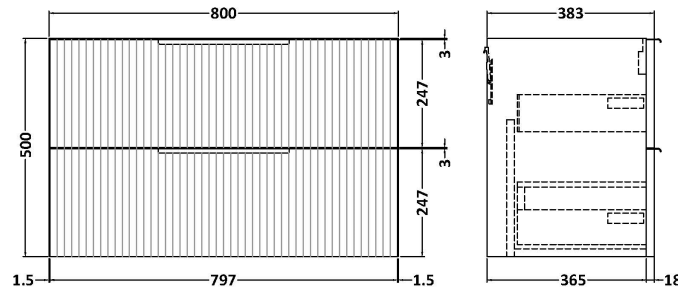

Sales Code: DFF195A

Description: 800 W/H 2-Drawer Vanity & Basin 1

Packaging Details

Barcode: 5056462678719

Sales Code: FLU195

Description: 800 W/H 2-Drawer Unit

Product Dimensions

Height (mm):	500
Width (mm):	800
Depth (mm):	383
Nett Weight (kg):	24.5

Packaging Dimensions

Height (mm):	520
Width (mm):	820
Depth (mm):	405
Gross Weight (kg):	25

Packaging Data

Box Colour:	Brown Cardboard Box - Printed
Box Qty:	0
Label Size:	0 x 0
Label Colour:	Not Applicable
Label Qty:	0

Outer Box Dimensions (If Applicable)

Height (mm):	
Width (mm):	
Depth (mm):	
Gross Weight (kg):	
Barcode:	5056462654782

Product Details

Country of Origin:	China
Fitting Instruction:	No
CE Certification:	
FSC Certified Materials:	Yes
Colour:	Satin White
Construction Method:	Cam & Wood Dowel
Construction Type:	Rigid
Cabinet Finish:	MFC Painted Gloss
Fascia Finish:	Mdf Painted Gloss
Cabinet Thickness (mm):	16
Fascia Thickness (mm):	18
Drawer Included:	Yes
Drawer Type:	80mm High Metal Softclose
No of Shelves:	0
Hinge Type:	Not Applicable
Hinge Included:	No
Adjustable Legs:	No, Not Required
Fixings Included:	Yes
Handle Style:	Modern
Waste Shroud:	Yes
Handle Included:	Yes, Supplied
Handle Type:	D-Shape

Sales Code: NVM015

Description: 800 Mid Edged Basin 1 Th

Product Dimensions

Height (mm):	180
Width (mm):	810
Depth (mm):	390
Nett Weight (kg):	15

Packaging Dimensions

Height (mm):	210
Width (mm):	410
Depth (mm):	830
Gross Weight (kg):	15