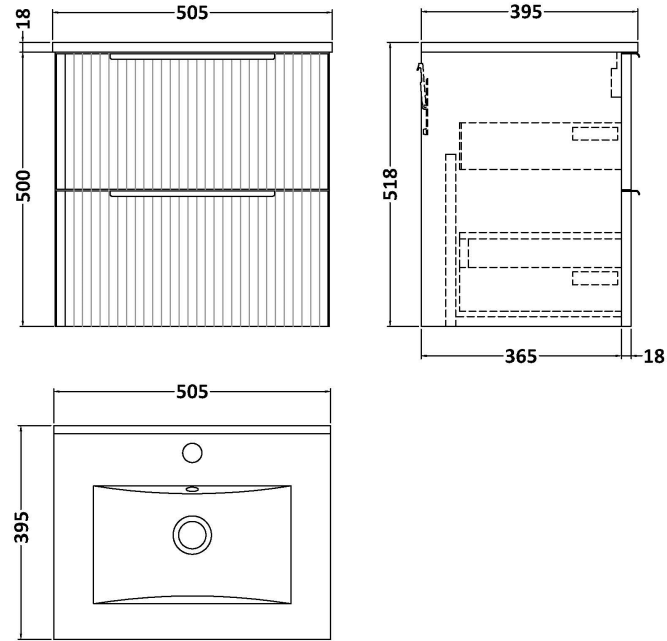

Sales Code: DFF192B

Description: 500 W/H 2-Drawer Vanity & Basin 2

Packaging Details

Barcode: 5056462677378