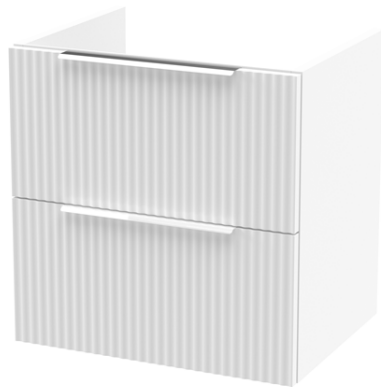

Sales Code: DFF192B

Description: 500 W/H 2-Drawer Vanity & Basin 2

### Packaging Details

Barcode: 5056462677378

Sales Code: FLU192

Description: 500 W/H 2-Drawer Unit

### Product Dimensions

Height (mm):	500
Width (mm):	500
Depth (mm):	383
Nett Weight (kg):	18.5