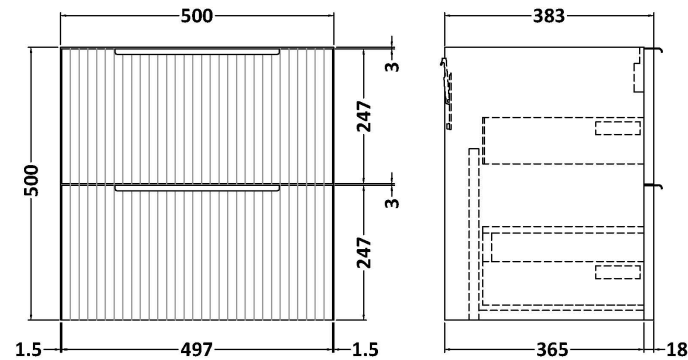

### Product Dimensions

Height (mm):	500
Width (mm):	500
Depth (mm):	383
Nett Weight (kg):	18.5

### Packaging Dimensions

Height (mm):	520
Width (mm):	520
Depth (mm):	405
Gross Weight (kg):	19

### Product Dimensions

Height (mm):	170
Width (mm):	500
Depth (mm):	390
Nett Weight (kg):	9

### Packaging Dimensions

Height (mm):	400
Width (mm):	520
Depth (mm):	200
Gross Weight (kg):	9