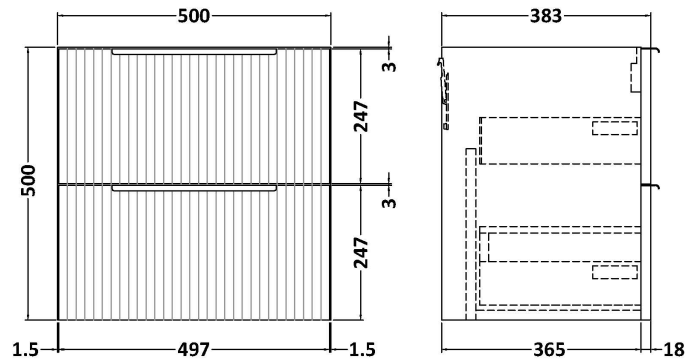

Sales Code: DFF892B

Description: 500 W/H 2-Drawer Vanity & Basin 2

Packaging Details

Barcode: 5056462677491

Sales Code: FLU892

Description: 500 W/H 2-Drawer Unit

Product Dimensions

Height (mm):	500
Width (mm):	500
Depth (mm):	383
Nett Weight (kg):	18.5

Packaging Dimensions

Height (mm):	520
Width (mm):	520
Depth (mm):	405
Gross Weight (kg):	19

Packaging Data

Box Colour:	Brown Cardboard Box - Printed
Box Qty:	0
Label Size:	0 x 0
Label Colour:	Not Applicable
Label Qty:	0

Sales Code: NVM001

Description: 500mm Minimalist Basin 1Th

Product Dimensions

Height (mm):	170
Width (mm):	500
Depth (mm):	390
Nett Weight (kg):	9

Packaging Dimensions

Height (mm):	400
Width (mm):	520
Depth (mm):	200
Gross Weight (kg):	9

Packaging Data

Box Colour:	Brown Cardboard Box
Box Qty:	1
Label Size:	105 x 50
Label Colour:	White Label
Label Qty:	1

Outer Box Dimensions (If Applicable)

Height (mm):	
Width (mm):	
Depth (mm):	
Gross Weight (kg):	
Barcode:	5055275828670