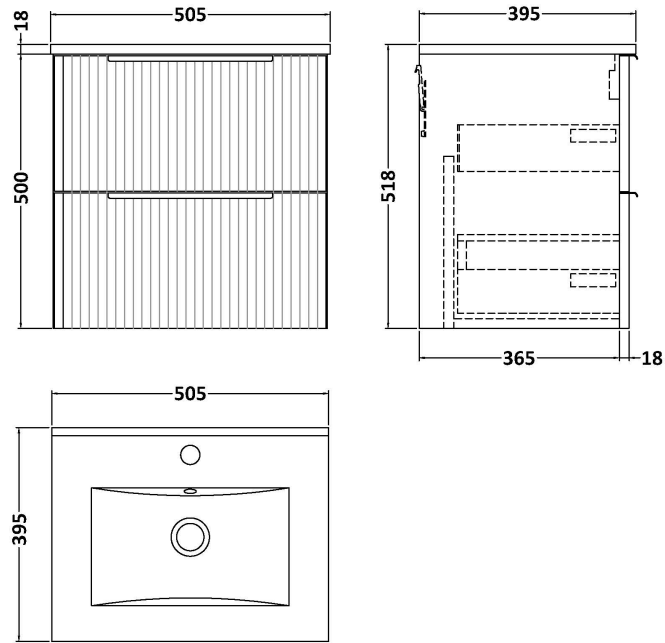

Sales Code: DFF892B

Description: 500 W/H 2-Drawer Vanity & Basin 2

Packaging Details

Barcode: 5056462677491

Sales Code: FLU892

Description: 500 W/H 2-Drawer Unit

Product Dimensions

Height (mm):	500
Width (mm):	500
Depth (mm):	383
Nett Weight (kg):	18.5

Packaging Dimensions

Height (mm):	520
Width (mm):	520
Depth (mm):	405
Gross Weight (kg):	19

Packaging Data

Box Colour:	Brown Cardboard Box - Printed
Box Qty:	0
Label Size:	0 x 0
Label Colour:	Not Applicable
Label Qty:	0

Outer Box Dimensions (If Applicable)

Height (mm):	
Width (mm):	
Depth (mm):	
Gross Weight (kg):	
Barcode:	5056462654614

Product Details

Country of Origin:	China
Fitting Instruction:	No
CE Certification:	
FSC Certified Materials:	Yes
Colour:	Satin Green
Construction Method:	Cam & Wood Dowel
Construction Type:	Rigid
Cabinet Finish:	MFC Painted Gloss
Fascia Finish:	Mdf Painted Gloss
Cabinet Thickness (mm):	16
Fascia Thickness (mm):	18
Drawer Included:	Yes
Drawer Type:	80mm High Metal Softclose
No of Shelves:	0
Hinge Type:	Not Applicable
Hinge Included:	No
Adjustable Legs:	No, Not Required
Fixings Included:	Yes
Handle Style:	Modern
Waste Shroud:	Yes
Handle Included:	Yes, Supplied
Handle Type:	D-Shape

Sales Code: NVM001

Description: 500mm Minimalist Basin 1Th

Product Dimensions

Height (mm):	170
Width (mm):	500
Depth (mm):	390
Nett Weight (kg):	9

Packaging Dimensions

Height (mm):	400
Width (mm):	520
Depth (mm):	200
Gross Weight (kg):	9