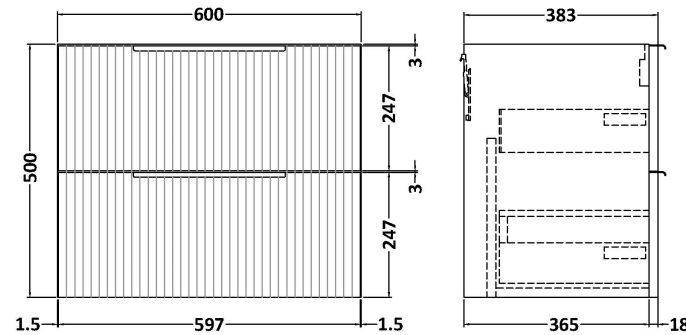

Sales Code: DFF893B

Description: 600 W/H 2-Drawer Vanity & Basin 2

Packaging Details

Barcode: 5056462678306

Sales Code: FLU893

Description: 600 W/H 2-Drawer Unit

Product Dimensions

Height (mm):	500
Width (mm):	600
Depth (mm):	383
Nett Weight (kg):	22.5

Packaging Dimensions

Height (mm):	520
Width (mm):	620
Depth (mm):	405
Gross Weight (kg):	23

Packaging Data

Box Colour:	Brown Cardboard Box - Printed
Box Qty:	0
Label Size:	0 x 0
Label Colour:	Not Applicable
Label Qty:	0

Outer Box Dimensions (If Applicable)

Height (mm):	
Width (mm):	
Depth (mm):	
Gross Weight (kg):	
Barcode:	5056462654737

Product Details

Country of Origin:	China
Fitting Instruction:	No
CE Certification:	
FSC Certified Materials:	Yes
Colour:	Satin Green
Construction Method:	Cam & Wood Dowel
Construction Type:	Rigid
Cabinet Finish:	MFC Painted Gloss
Fascia Finish:	Mdf Painted Gloss
Cabinet Thickness (mm):	16
Fascia Thickness (mm):	18
Drawer Included:	Yes
Drawer Type:	80mm High Metal Softclose
No of Shelves:	0
Hinge Type:	Not Applicable
Hinge Included:	No
Adjustable Legs:	No, Not Required
Fixings Included:	Yes
Handle Style:	Modern
Waste Shroud:	Yes
Handle Included:	Yes, Supplied
Handle Type:	D-Shape

Sales Code: NVM003

Description: Minimalist Basin 600mm

Product Dimensions

Height (mm):	170
Width (mm):	600
Depth (mm):	390
Nett Weight (kg):	10.76

Packaging Dimensions

Height (mm):	200
Width (mm):	400
Depth (mm):	620
Gross Weight (kg):	10.76