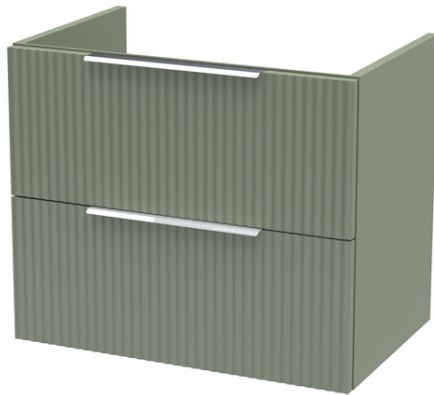

Sales Code: DFF893B

Description: 600 W/H 2-Drawer Vanity & Basin 2

Packaging Details

Barcode: 5056462678306

Sales Code: FLU893

Description: 600 W/H 2-Drawer Unit

Product Dimensions

Height (mm):	500
Width (mm):	600
Depth (mm):	383
Nett Weight (kg):	22.5

Packaging Dimensions

Height (mm):	520
Width (mm):	620
Depth (mm):	405
Gross Weight (kg):	23

Packaging Data

Box Colour:	Brown Cardboard Box - Printed
Box Qty:	0
Label Size:	0 x 0
Label Colour:	Not Applicable
Label Qty:	0

Outer Box Dimensions (If Applicable)

Height (mm):	
Width (mm):	
Depth (mm):	
Gross Weight (kg):	
Barcode:	5056462654737

Product Details

Country of Origin:	China
Fitting Instruction:	No
CE Certification:	
FSC Certified Materials:	Yes
Colour:	Satin Green
Construction Method:	Cam & Wood Dowel
Construction Type:	Rigid
Cabinet Finish:	MFC Painted Gloss
Fascia Finish:	Mdf Painted Gloss
Cabinet Thickness (mm):	16
Fascia Thickness (mm):	18
Drawer Included:	Yes
Drawer Type:	80mm High Metal Softclose
No of Shelves:	0
Hinge Type:	Not Applicable
Hinge Included:	No
Adjustable Legs:	No, Not Required
Fixings Included:	Yes
Handle Style:	Modern
Waste Shroud:	Yes
Handle Included:	Yes, Supplied
Handle Type:	D-Shape

Sales Code: NVM003

Description: Minimalist Basin 600mm

Product Dimensions

Height (mm):	170
Width (mm):	600
Depth (mm):	390
Nett Weight (kg):	10.76

Packaging Dimensions

Height (mm):	200
Width (mm):	400
Depth (mm):	620
Gross Weight (kg):	10.76