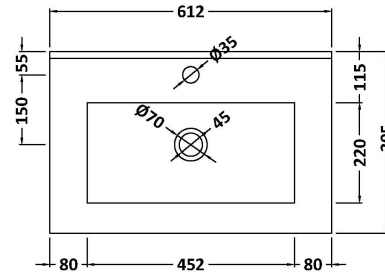

Packaging Dimensions

Height (mm):	520
Width (mm):	620
Depth (mm):	405
Gross Weight (kg):	23

Packaging Data

Box Colour:	Brown Cardboard Box - Printed
Box Qty:	0
Label Size:	0 x 0
Label Colour:	Not Applicable
Label Qty:	0

Outer Box Dimensions (If Applicable)

Height (mm):	
Width (mm):	
Depth (mm):	
Gross Weight (kg):	
Barcode:	5056462654737

Product Details

Country of Origin:	China
Fitting Instruction:	No
CE Certification:	
FSC Certified Materials:	Yes
Colour:	Satin Green
Construction Method:	Cam & Wood Dowel
Construction Type:	Rigid
Cabinet Finish:	MFC Painted Gloss
Fascia Finish:	Mdf Painted Gloss
Cabinet Thickness (mm):	16
Fascia Thickness (mm):	18
Drawer Included:	Yes
Drawer Type:	80mm High Metal Softclose
No of Shelves:	0
Hinge Type:	Not Applicable
Hinge Included:	No
Adjustable Legs:	No, Not Required
Fixings Included:	Yes
Handle Style:	Modern
Waste Shroud:	Yes
Handle Included:	Yes, Supplied
Handle Type:	D-Shape

Sales Code: NVM003

Description: Minimalist Basin 600mm

Product Dimensions

Height (mm):	170
Width (mm):	600
Depth (mm):	390
Nett Weight (kg):	10.76

Packaging Dimensions

Height (mm):	200
Width (mm):	400
Depth (mm):	620
Gross Weight (kg):	10.76

Packaging Data

Box Colour:	Brown Cardboard Box - Printed
Box Qty:	1
Label Size:	100 x 50
Label Colour:	White Label
Label Qty:	2

Outer Box Dimensions (If Applicable)

Height (mm):	
Width (mm):	
Depth (mm):	
Gross Weight (kg):	
Barcode:	5055146194668