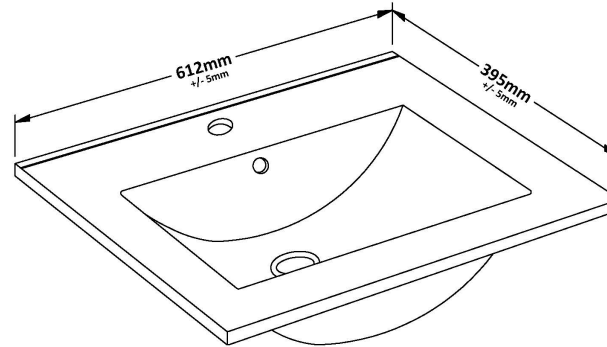

Packaging Dimensions

Height (mm):	520
Width (mm):	620
Depth (mm):	405
Gross Weight (kg):	23

Packaging Data

Box Colour:	Brown Cardboard Box - Printed
Box Qty:	0
Label Size:	0 x 0
Label Colour:	Not Applicable
Label Qty:	0

Outer Box Dimensions (If Applicable)

Height (mm):	
Width (mm):	
Depth (mm):	
Gross Weight (kg):	
Barcode:	5056462654737

Product Details

Country of Origin:	China
Fitting Instruction:	No
CE Certification:	
FSC Certified Materials:	Yes
Colour:	Satin Green
Construction Method:	Cam & Wood Dowel
Construction Type:	Rigid
Cabinet Finish:	MFC Painted Gloss
Fascia Finish:	Mdf Painted Gloss
Cabinet Thickness (mm):	16
Fascia Thickness (mm):	18
Drawer Included:	Yes
Drawer Type:	80mm High Metal Softclose
No of Shelves:	0
Hinge Type:	Not Applicable
Hinge Included:	No
Adjustable Legs:	No, Not Required
Fixings Included:	Yes
Handle Style:	Modern
Waste Shroud:	Yes
Handle Included:	Yes, Supplied
Handle Type:	D-Shape

Sales Code: NVM003

Description: Minimalist Basin 600mm

Product Dimensions

Height (mm):	170
Width (mm):	600
Depth (mm):	390
Nett Weight (kg):	10.76

Packaging Dimensions

Height (mm):	200
Width (mm):	400
Depth (mm):	620
Gross Weight (kg):	10.76

Packaging Data

Box Colour:	Brown Cardboard Box - Printed
Box Qty:	1
Label Size:	100 x 50
Label Colour:	White Label
Label Qty:	2

Outer Box Dimensions (If Applicable)

Height (mm):	
Width (mm):	
Depth (mm):	
Gross Weight (kg):	
Barcode:	5055146194668