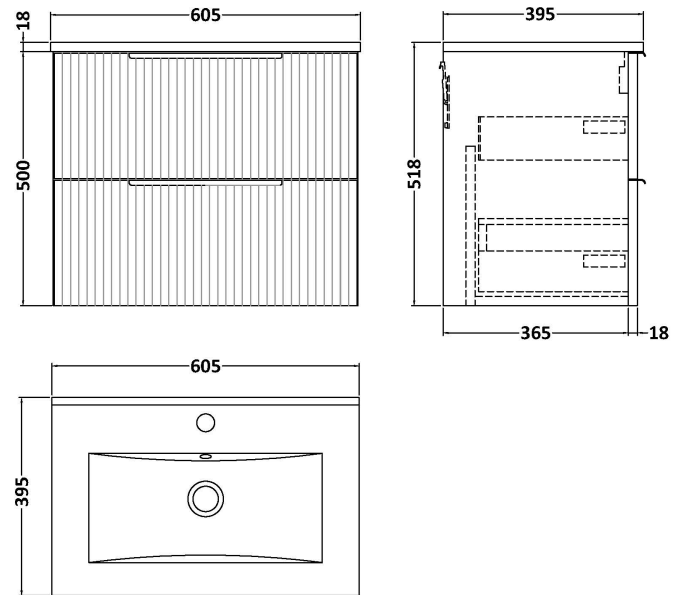

Sales Code: DFF893B

Description: 600 W/H 2-Drawer Vanity & Basin 2

Packaging Details

Barcode: 5056462678306

Sales Code: FLU893

Description: 600 W/H 2-Drawer Unit

Product Dimensions

Height (mm):	500
Width (mm):	600
Depth (mm):	383
Nett Weight (kg):	22.5

Packaging Dimensions

Height (mm):	520
Width (mm):	620
Depth (mm):	405
Gross Weight (kg):	23

Packaging Data

Box Colour:	Brown Cardboard Box - Printed
Box Qty:	0
Label Size:	0 x 0
Label Colour:	Not Applicable
Label Qty:	0

Outer Box Dimensions (If Applicable)

Height (mm):	
Width (mm):	
Depth (mm):	
Gross Weight (kg):	
Barcode:	5056462654737

Product Details

Country of Origin:	China
Fitting Instruction:	No
CE Certification:	
FSC Certified Materials:	Yes
Colour:	Satin Green
Construction Method:	Cam & Wood Dowel
Construction Type:	Rigid
Cabinet Finish:	MFC Painted Gloss
Fascia Finish:	Mdf Painted Gloss
Cabinet Thickness (mm):	16
Fascia Thickness (mm):	18
Drawer Included:	Yes
Drawer Type:	80mm High Metal Softclose
No of Shelves:	0
Hinge Type:	Not Applicable
Hinge Included:	No
Adjustable Legs:	No, Not Required
Fixings Included:	Yes
Handle Style:	Modern
Waste Shroud:	Yes
Handle Included:	Yes, Supplied
Handle Type:	D-Shape

Sales Code: NVM003

Description: Minimalist Basin 600mm

Product Dimensions

Height (mm):	170
Width (mm):	600
Depth (mm):	390
Nett Weight (kg):	10.76

Packaging Dimensions

Height (mm):	200
Width (mm):	400
Depth (mm):	620
Gross Weight (kg):	10.76