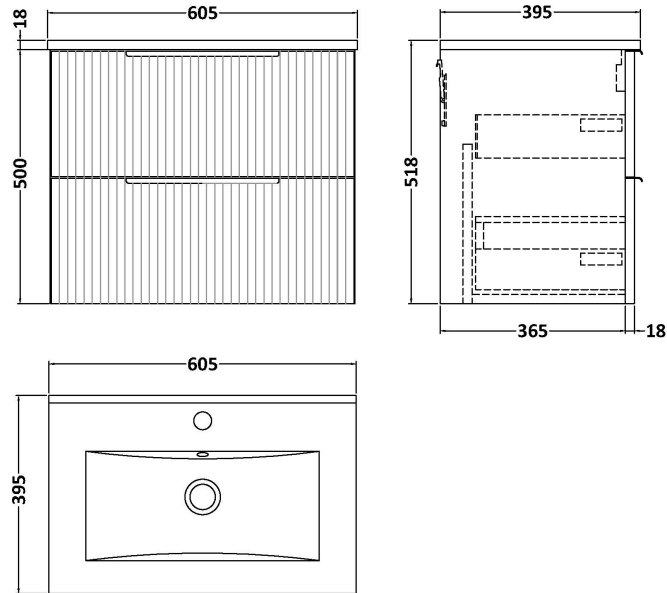

Sales Code: DFF293B

Description: 600 W/H 2-Drawer Vanity & Basin 2

Packaging Details

Barcode: 5056462678092

Sales Code: FLU293

Description: 600 W/H 2-Drawer Unit

Product Dimensions

Height (mm):	500
Width (mm):	600
Depth (mm):	383
Nett Weight (kg):	22.5

Packaging Dimensions

Height (mm):	520
Width (mm):	620
Depth (mm):	405
Gross Weight (kg):	23

Packaging Data

Box Colour:	Brown Cardboard Box - Printed
Box Qty:	0
Label Size:	0 x 0
Label Colour:	Not Applicable
Label Qty:	0

Outer Box Dimensions (If Applicable)

Height (mm):	
Width (mm):	
Depth (mm):	
Gross Weight (kg):	
Barcode:	5056462654713

Product Details

Country of Origin:	China
Fitting Instruction:	No
CE Certification:	
FSC Certified Materials:	Yes
Colour:	Satin Grey
Construction Method:	Cam & Wood Dowel
Construction Type:	Rigid
Cabinet Finish:	MFC Painted Gloss
Fascia Finish:	Mdf Painted Gloss
Cabinet Thickness (mm):	16
Fascia Thickness (mm):	18
Drawer Included:	Yes
Drawer Type:	80mm High Metal Softclose
No of Shelves:	0
Hinge Type:	Not Applicable
Hinge Included:	No
Adjustable Legs:	No, Not Required
Fixings Included:	Yes
Handle Style:	Modern
Waste Shroud:	Yes
Handle Included:	Yes, Supplied
Handle Type:	D-Shape

Sales Code: NVM003

Description: Minimalist Basin 600mm

Product Dimensions

Height (mm):	170
Width (mm):	600
Depth (mm):	390
Nett Weight (kg):	10.76

Packaging Dimensions

Height (mm):	200
Width (mm):	400
Depth (mm):	620
Gross Weight (kg):	10.76