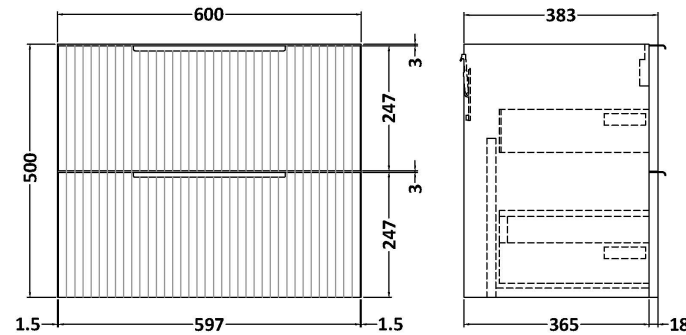

Sales Code: DFF293B

Description: 600 W/H 2-Drawer Vanity & Basin 2

Packaging Details

Barcode: 5056462678092

Sales Code: FLU293

Description: 600 W/H 2-Drawer Unit

Product Dimensions

Height (mm):	500
Width (mm):	600
Depth (mm):	383
Nett Weight (kg):	22.5

Packaging Dimensions

Height (mm):	520
Width (mm):	620
Depth (mm):	405
Gross Weight (kg):	23

Packaging Data

Box Colour:	Brown Cardboard Box - Printed
Box Qty:	0
Label Size:	0 x 0
Label Colour:	Not Applicable
Label Qty:	0

Outer Box Dimensions (If Applicable)

Height (mm):	
Width (mm):	
Depth (mm):	
Gross Weight (kg):	
Barcode:	5056462654713

Product Details

Country of Origin:	China
Fitting Instruction:	No
CE Certification:	
FSC Certified Materials:	Yes
Colour:	Satin Grey
Construction Method:	Cam & Wood Dowel
Construction Type:	Rigid
Cabinet Finish:	MFC Painted Gloss
Fascia Finish:	Mdf Painted Gloss
Cabinet Thickness (mm):	16
Fascia Thickness (mm):	18
Drawer Included:	Yes
Drawer Type:	80mm High Metal Softclose
No of Shelves:	0
Hinge Type:	Not Applicable
Hinge Included:	No
Adjustable Legs:	No, Not Required
Fixings Included:	Yes
Handle Style:	Modern
Waste Shroud:	Yes
Handle Included:	Yes, Supplied
Handle Type:	D-Shape

Sales Code: NVM003

Description: Minimalist Basin 600mm

Product Dimensions

Height (mm):	170
Width (mm):	600
Depth (mm):	390
Nett Weight (kg):	10.76

Packaging Dimensions

Height (mm):	200
Width (mm):	400
Depth (mm):	620
Gross Weight (kg):	10.76