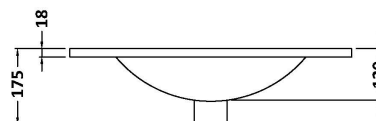

Sales Code: DFF293B

Description: 600 W/H 2-Drawer Vanity & Basin 2

Packaging Details

Barcode: 5056462678092

Sales Code: FLU293

Description: 600 W/H 2-Drawer Unit

Product Dimensions

Height (mm):	500
Width (mm):	600
Depth (mm):	383
Nett Weight (kg):	22.5

Packaging Dimensions

Height (mm):	520
Width (mm):	620
Depth (mm):	405
Gross Weight (kg):	23

Packaging Data

Box Colour:	Brown Cardboard Box - Printed
Box Qty:	0
Label Size:	0 x 0
Label Colour:	Not Applicable
Label Qty:	0

Outer Box Dimensions (If Applicable)

Height (mm):	
Width (mm):	
Depth (mm):	
Gross Weight (kg):	
Barcode:	5056462654713

Product Details

Country of Origin:	China
Fitting Instruction:	No
CE Certification:	
FSC Certified Materials:	Yes
Colour:	Satin Grey
Construction Method:	Cam & Wood Dowel
Construction Type:	Rigid
Cabinet Finish:	MFC Painted Gloss
Fascia Finish:	Mdf Painted Gloss
Cabinet Thickness (mm):	16
Fascia Thickness (mm):	18
Drawer Included:	Yes
Drawer Type:	80mm High Metal Softclose
No of Shelves:	0
Hinge Type:	Not Applicable
Hinge Included:	No
Adjustable Legs:	No, Not Required
Fixings Included:	Yes
Handle Style:	Modern
Waste Shroud:	Yes
Handle Included:	Yes, Supplied
Handle Type:	D-Shape

Sales Code: NVM003

Description: Minimalist Basin 600mm

Product Dimensions

Height (mm):	170
Width (mm):	600
Depth (mm):	390
Nett Weight (kg):	10.76

Packaging Dimensions

Height (mm):	200
Width (mm):	400
Depth (mm):	620
Gross Weight (kg):	10.76