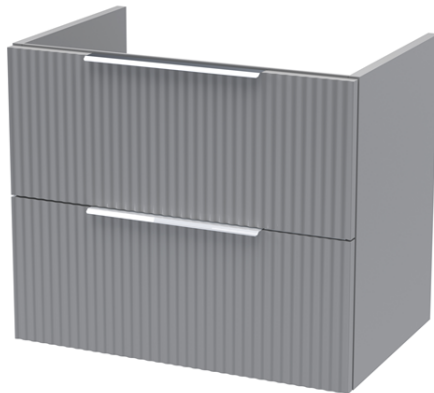

Sales Code: DFF293B

Description: 600 W/H 2-Drawer Vanity & Basin 2

Packaging Details

Barcode: 5056462678092

Sales Code: FLU293

Description: 600 W/H 2-Drawer Unit

Product Dimensions

Height (mm):	500
Width (mm):	600
Depth (mm):	383
Nett Weight (kg):	22.5

Packaging Dimensions

Height (mm):	520
Width (mm):	620
Depth (mm):	405
Gross Weight (kg):	23

Packaging Data

Box Colour:	Brown Cardboard Box - Printed
Box Qty:	0
Label Size:	0 x 0
Label Colour:	Not Applicable
Label Qty:	0

Outer Box Dimensions (If Applicable)

Height (mm):	
Width (mm):	
Depth (mm):	
Gross Weight (kg):	
Barcode:	5056462654713

Product Details

Country of Origin:	China
Fitting Instruction:	No
CE Certification:	
FSC Certified Materials:	Yes
Colour:	Satin Grey
Construction Method:	Cam & Wood Dowel
Construction Type:	Rigid
Cabinet Finish:	MFC Painted Gloss
Fascia Finish:	Mdf Painted Gloss
Cabinet Thickness (mm):	16
Fascia Thickness (mm):	18
Drawer Included:	Yes
Drawer Type:	80mm High Metal Softclose
No of Shelves:	0
Hinge Type:	Not Applicable
Hinge Included:	No
Adjustable Legs:	No, Not Required
Fixings Included:	Yes
Handle Style:	Modern
Waste Shroud:	Yes
Handle Included:	Yes, Supplied
Handle Type:	D-Shape

Sales Code: NVM003

Description: Minimalist Basin 600mm

Product Dimensions

Height (mm):	170
Width (mm):	600
Depth (mm):	390
Nett Weight (kg):	10.76

Packaging Dimensions

Height (mm):	200
Width (mm):	400
Depth (mm):	620
Gross Weight (kg):	10.76