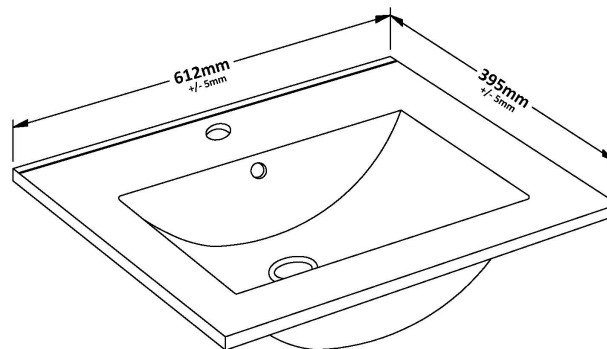

Packaging Dimensions

Height (mm):	520
Width (mm):	620
Depth (mm):	405
Gross Weight (kg):	23

Packaging Data

Box Colour:	Brown Cardboard Box - Printed
Box Qty:	0
Label Size:	0 x 0
Label Colour:	Not Applicable
Label Qty:	0

Outer Box Dimensions (If Applicable)

Height (mm):	
Width (mm):	
Depth (mm):	
Gross Weight (kg):	
Barcode:	5056462654713

Product Details

Country of Origin:	China
Fitting Instruction:	No
CE Certification:	
FSC Certified Materials:	Yes
Colour:	Satin Grey
Construction Method:	Cam & Wood Dowel
Construction Type:	Rigid
Cabinet Finish:	MFC Painted Gloss
Fascia Finish:	Mdf Painted Gloss
Cabinet Thickness (mm):	16
Fascia Thickness (mm):	18
Drawer Included:	Yes
Drawer Type:	80mm High Metal Softclose
No of Shelves:	0
Hinge Type:	Not Applicable
Hinge Included:	No
Adjustable Legs:	No, Not Required
Fixings Included:	Yes
Handle Style:	Modern
Waste Shroud:	Yes
Handle Included:	Yes, Supplied
Handle Type:	D-Shape

Sales Code: NVM003

Description: Minimalist Basin 600mm

Product Dimensions

Height (mm):	170
Width (mm):	600
Depth (mm):	390
Nett Weight (kg):	10.76

Packaging Dimensions

Height (mm):	200
Width (mm):	400
Depth (mm):	620
Gross Weight (kg):	10.76

Packaging Data

Box Colour:	Brown Cardboard Box - Printed
Box Qty:	1
Label Size:	100 x 50
Label Colour:	White Label
Label Qty:	2

Outer Box Dimensions (If Applicable)

Height (mm):	
Width (mm):	
Depth (mm):	
Gross Weight (kg):	
Barcode:	5055146194668