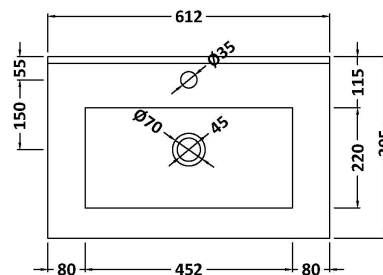

Packaging Dimensions

Height (mm):	520
Width (mm):	620
Depth (mm):	405
Gross Weight (kg):	23

Packaging Data

Box Colour:	Brown Cardboard Box - Printed
Box Qty:	0
Label Size:	0 x 0
Label Colour:	Not Applicable
Label Qty:	0

Outer Box Dimensions (If Applicable)

Height (mm):	
Width (mm):	
Depth (mm):	
Gross Weight (kg):	
Barcode:	5056462654713

Product Details

Country of Origin:	China
Fitting Instruction:	No
CE Certification:	
FSC Certified Materials:	Yes
Colour:	Satin Grey
Construction Method:	Cam & Wood Dowel
Construction Type:	Rigid
Cabinet Finish:	MFC Painted Gloss
Fascia Finish:	Mdf Painted Gloss
Cabinet Thickness (mm):	16
Fascia Thickness (mm):	18
Drawer Included:	Yes
Drawer Type:	80mm High Metal Softclose
No of Shelves:	0
Hinge Type:	Not Applicable
Hinge Included:	No
Adjustable Legs:	No, Not Required
Fixings Included:	Yes
Handle Style:	Modern
Waste Shroud:	Yes
Handle Included:	Yes, Supplied
Handle Type:	D-Shape

Sales Code: NVM003

Description: Minimalist Basin 600mm

Product Dimensions

Height (mm):	170
Width (mm):	600
Depth (mm):	390
Nett Weight (kg):	10.76

Packaging Dimensions

Height (mm):	200
Width (mm):	400
Depth (mm):	620
Gross Weight (kg):	10.76

Packaging Data

Box Colour:	Brown Cardboard Box - Printed
Box Qty:	1
Label Size:	100 x 50
Label Colour:	White Label
Label Qty:	2

Outer Box Dimensions (If Applicable)

Height (mm):	
Width (mm):	
Depth (mm):	
Gross Weight (kg):	
Barcode:	5055146194668