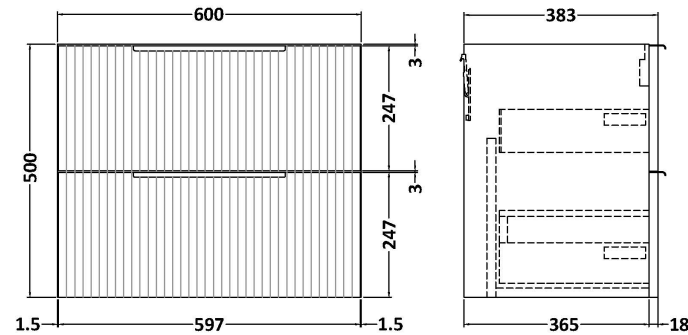

Sales Code: DFF193B

Description: 600 W/H 2-Drawer Vanity & Basin 2

Packaging Details

Barcode: 5056462678023

Sales Code: FLU193

Description: 600 W/H 2-Drawer Unit

Product Dimensions

Height (mm):	500
Width (mm):	600
Depth (mm):	383
Nett Weight (kg):	22.5

Packaging Dimensions

Height (mm):	520
Width (mm):	620
Depth (mm):	405
Gross Weight (kg):	23

Packaging Data

Box Colour:	Brown Cardboard Box - Printed
Box Qty:	0
Label Size:	0 x 0
Label Colour:	Not Applicable
Label Qty:	0

Outer Box Dimensions (If Applicable)

Height (mm):	
Width (mm):	
Depth (mm):	
Gross Weight (kg):	
Barcode:	5056462654706

Product Details

Country of Origin:	China
Fitting Instruction:	No
CE Certification:	
FSC Certified Materials:	Yes
Colour:	Satin White
Construction Method:	Cam & Wood Dowel
Construction Type:	Rigid
Cabinet Finish:	MFC Painted Gloss
Fascia Finish:	Mdf Painted Gloss
Cabinet Thickness (mm):	16
Fascia Thickness (mm):	18
Drawer Included:	Yes
Drawer Type:	80mm High Metal Softclose
No of Shelves:	0
Hinge Type:	Not Applicable
Hinge Included:	No
Adjustable Legs:	No, Not Required
Fixings Included:	Yes
Handle Style:	Modern
Waste Shroud:	Yes
Handle Included:	Yes, Supplied
Handle Type:	D-Shape

Sales Code: NVM003

Description: Minimalist Basin 600mm

Product Dimensions

Height (mm):	170
Width (mm):	600
Depth (mm):	390
Nett Weight (kg):	10.76

Packaging Dimensions

Height (mm):	200
Width (mm):	400
Depth (mm):	620
Gross Weight (kg):	10.76