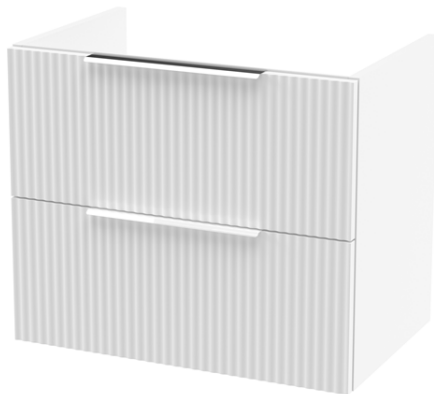

Sales Code: DFF193B

Description: 600 W/H 2-Drawer Vanity & Basin 2

Packaging Details

Barcode: 5056462678023

Sales Code: FLU193

Description: 600 W/H 2-Drawer Unit

Product Dimensions

Height (mm):	500
Width (mm):	600
Depth (mm):	383
Nett Weight (kg):	22.5

Packaging Dimensions

Height (mm):	520
Width (mm):	620
Depth (mm):	405
Gross Weight (kg):	23

Packaging Data

Box Colour:	Brown Cardboard Box - Printed
Box Qty:	0
Label Size:	0 x 0
Label Colour:	Not Applicable
Label Qty:	0

Outer Box Dimensions (If Applicable)

Height (mm):	
Width (mm):	
Depth (mm):	
Gross Weight (kg):	
Barcode:	5056462654706

Product Details

Country of Origin:	China
Fitting Instruction:	No
CE Certification:	
FSC Certified Materials:	Yes
Colour:	Satin White
Construction Method:	Cam & Wood Dowel
Construction Type:	Rigid
Cabinet Finish:	MFC Painted Gloss
Fascia Finish:	Mdf Painted Gloss
Cabinet Thickness (mm):	16
Fascia Thickness (mm):	18
Drawer Included:	Yes
Drawer Type:	80mm High Metal Softclose
No of Shelves:	0
Hinge Type:	Not Applicable
Hinge Included:	No
Adjustable Legs:	No, Not Required
Fixings Included:	Yes
Handle Style:	Modern
Waste Shroud:	Yes
Handle Included:	Yes, Supplied
Handle Type:	D-Shape

Sales Code: NVM003

Description: Minimalist Basin 600mm

Product Dimensions

Height (mm):	170
Width (mm):	600
Depth (mm):	390
Nett Weight (kg):	10.76

Packaging Dimensions

Height (mm):	200
Width (mm):	400
Depth (mm):	620
Gross Weight (kg):	10.76