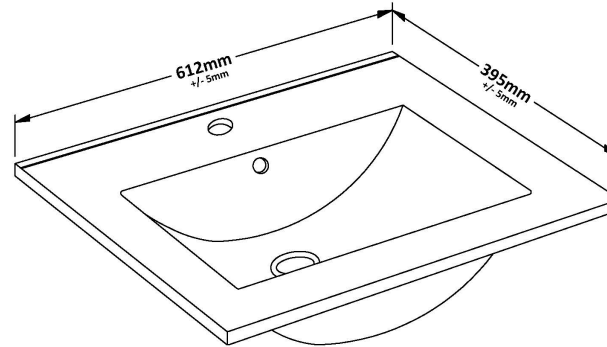

Packaging Dimensions

Height (mm):	520
Width (mm):	620
Depth (mm):	405
Gross Weight (kg):	23

Packaging Data

Box Colour:	Brown Cardboard Box - Printed
Box Qty:	0
Label Size:	0 x 0
Label Colour:	Not Applicable
Label Qty:	0

Outer Box Dimensions (If Applicable)

Height (mm):	
Width (mm):	
Depth (mm):	
Gross Weight (kg):	
Barcode:	5056462654706

Product Details

Country of Origin:	China
Fitting Instruction:	No
CE Certification:	
FSC Certified Materials:	Yes
Colour:	Satin White
Construction Method:	Cam & Wood Dowel
Construction Type:	Rigid
Cabinet Finish:	MFC Painted Gloss
Fascia Finish:	Mdf Painted Gloss
Cabinet Thickness (mm):	16
Fascia Thickness (mm):	18
Drawer Included:	Yes
Drawer Type:	80mm High Metal Softclose
No of Shelves:	0
Hinge Type:	Not Applicable
Hinge Included:	No
Adjustable Legs:	No, Not Required
Fixings Included:	Yes
Handle Style:	Modern
Waste Shroud:	Yes
Handle Included:	Yes, Supplied
Handle Type:	D-Shape

Sales Code: NVM003

Description: Minimalist Basin 600mm

Product Dimensions

Height (mm):	170
Width (mm):	600
Depth (mm):	390
Nett Weight (kg):	10.76

Packaging Dimensions

Height (mm):	200
Width (mm):	400
Depth (mm):	620
Gross Weight (kg):	10.76

Packaging Data

Box Colour:	Brown Cardboard Box - Printed
Box Qty:	1
Label Size:	100 x 50
Label Colour:	White Label
Label Qty:	2

Outer Box Dimensions (If Applicable)

Height (mm):	
Width (mm):	
Depth (mm):	
Gross Weight (kg):	
Barcode:	5055146194668