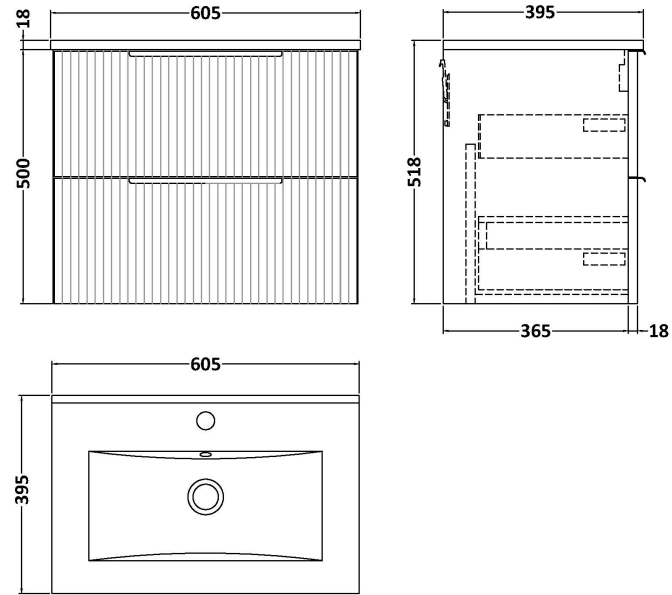

Sales Code: DFF193B

Description: 600 W/H 2-Drawer Vanity & Basin 2

Packaging Details

Barcode: 5056462678023

Sales Code: FLU193

Description: 600 W/H 2-Drawer Unit

Product Dimensions

Height (mm):	500
Width (mm):	600
Depth (mm):	383
Nett Weight (kg):	22.5

Packaging Dimensions

Height (mm):	520
Width (mm):	620
Depth (mm):	405
Gross Weight (kg):	23

Packaging Data

Box Colour:	Brown Cardboard Box - Printed
Box Qty:	0
Label Size:	0 x 0
Label Colour:	Not Applicable
Label Qty:	0

Outer Box Dimensions (If Applicable)

Height (mm):	
Width (mm):	
Depth (mm):	
Gross Weight (kg):	
Barcode:	5056462654706

Product Details

Country of Origin:	China
Fitting Instruction:	No
CE Certification:	
FSC Certified Materials:	Yes
Colour:	Satin White
Construction Method:	Cam & Wood Dowel
Construction Type:	Rigid
Cabinet Finish:	MFC Painted Gloss
Fascia Finish:	Mdf Painted Gloss
Cabinet Thickness (mm):	16
Fascia Thickness (mm):	18
Drawer Included:	Yes
Drawer Type:	80mm High Metal Softclose
No of Shelves:	0
Hinge Type:	Not Applicable
Hinge Included:	No
Adjustable Legs:	No, Not Required
Fixings Included:	Yes
Handle Style:	Modern
Waste Shroud:	Yes
Handle Included:	Yes, Supplied
Handle Type:	D-Shape

Sales Code: NVM003

Description: Minimalist Basin 600mm

Product Dimensions

Height (mm):	170
Width (mm):	600
Depth (mm):	390
Nett Weight (kg):	10.76

Packaging Dimensions

Height (mm):	200
Width (mm):	400
Depth (mm):	620
Gross Weight (kg):	10.76