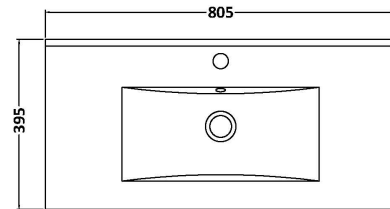

Sales Code: DFF395B

Description: 800 W/H 2-Drawer Vanity & Basin 2

Packaging Details

Barcode: 5056462678863

Sales Code: FLU395

Description: 800 W/H 2-Drawer Unit

Product Dimensions

Height (mm):	500
Width (mm):	800
Depth (mm):	383
Nett Weight (kg):	24.5

Packaging Dimensions

Height (mm):	520
Width (mm):	820
Depth (mm):	405
Gross Weight (kg):	25

Packaging Data

Box Colour:	Brown Cardboard Box - Printed
Box Qty:	0
Label Size:	0 x 0
Label Colour:	Not Applicable
Label Qty:	0

Outer Box Dimensions (If Applicable)

Height (mm):	
Width (mm):	
Depth (mm):	
Gross Weight (kg):	
Barcode:	5056462654805

Product Details

Country of Origin:	China
Fitting Instruction:	No
CE Certification:	
FSC Certified Materials:	Yes
Colour:	Satin Blue
Construction Method:	Cam & Wood Dowel
Construction Type:	Rigid
Cabinet Finish:	MFC Painted Gloss
Fascia Finish:	Mdf Painted Gloss
Cabinet Thickness (mm):	16
Fascia Thickness (mm):	18
Drawer Included:	Yes
Drawer Type:	80mm High Metal Softclose
No of Shelves:	0
Hinge Type:	Not Applicable
Hinge Included:	No
Adjustable Legs:	No, Not Required
Fixings Included:	Yes
Handle Style:	Modern
Waste Shroud:	Yes
Handle Included:	Yes, Supplied
Handle Type:	D-Shape

Sales Code: NVM005

Description: Minimalist Basin 800mm

Product Dimensions

Height (mm):	170
Width (mm):	800
Depth (mm):	390
Nett Weight (kg):	16.9

Packaging Dimensions

Height (mm):	400
Width (mm):	820
Depth (mm):	200
Gross Weight (kg):	16.9