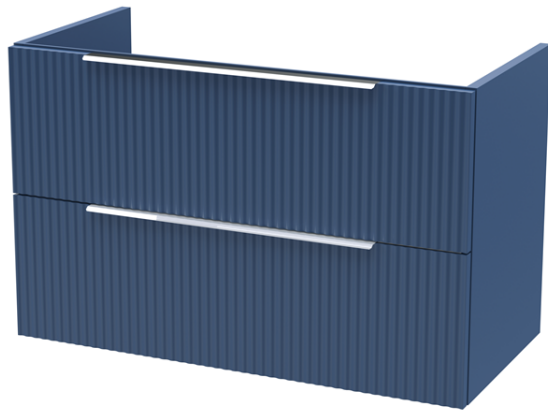

Sales Code: DFF395B

Description: 800 W/H 2-Drawer Vanity & Basin 2

Packaging Details

Barcode: 5056462678863

Sales Code: FLU395

Description: 800 W/H 2-Drawer Unit

Product Dimensions

Height (mm):	500
Width (mm):	800
Depth (mm):	383
Nett Weight (kg):	24.5

Packaging Dimensions

Height (mm):	520
Width (mm):	820
Depth (mm):	405
Gross Weight (kg):	25

Packaging Data

Box Colour:	Brown Cardboard Box - Printed
Box Qty:	0
Label Size:	0 x 0
Label Colour:	Not Applicable
Label Qty:	0

Outer Box Dimensions (If Applicable)

Height (mm):	
Width (mm):	
Depth (mm):	
Gross Weight (kg):	
Barcode:	5056462654805

Product Details

Country of Origin:	China
Fitting Instruction:	No
CE Certification:	
FSC Certified Materials:	Yes
Colour:	Satin Blue
Construction Method:	Cam & Wood Dowel
Construction Type:	Rigid
Cabinet Finish:	MFC Painted Gloss
Fascia Finish:	Mdf Painted Gloss
Cabinet Thickness (mm):	16
Fascia Thickness (mm):	18
Drawer Included:	Yes
Drawer Type:	80mm High Metal Softclose
No of Shelves:	0
Hinge Type:	Not Applicable
Hinge Included:	No
Adjustable Legs:	No, Not Required
Fixings Included:	Yes
Handle Style:	Modern
Waste Shroud:	Yes
Handle Included:	Yes, Supplied
Handle Type:	D-Shape

Sales Code: NVM005

Description: Minimalist Basin 800mm

Product Dimensions

Height (mm):	170
Width (mm):	800
Depth (mm):	390
Nett Weight (kg):	16.9

Packaging Dimensions

Height (mm):	400
Width (mm):	820
Depth (mm):	200
Gross Weight (kg):	16.9