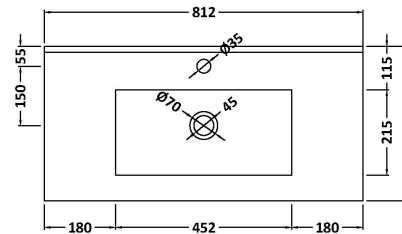

Packaging Dimensions

Height (mm):	520
Width (mm):	820
Depth (mm):	405
Gross Weight (kg):	25

Packaging Data

Box Colour:	Brown Cardboard Box - Printed
Box Qty:	0
Label Size:	0 x 0
Label Colour:	Not Applicable
Label Qty:	0

Outer Box Dimensions (If Applicable)

Height (mm):	
Width (mm):	
Depth (mm):	
Gross Weight (kg):	
Barcode:	5056462654805

Product Details

Country of Origin:	China
Fitting Instruction:	No
CE Certification:	
FSC Certified Materials:	Yes
Colour:	Satin Blue
Construction Method:	Cam & Wood Dowel
Construction Type:	Rigid
Cabinet Finish:	MFC Painted Gloss
Fascia Finish:	Mdf Painted Gloss
Cabinet Thickness (mm):	16
Fascia Thickness (mm):	18
Drawer Included:	Yes
Drawer Type:	80mm High Metal Softclose
No of Shelves:	0
Hinge Type:	Not Applicable
Hinge Included:	No
Adjustable Legs:	No, Not Required
Fixings Included:	Yes
Handle Style:	Modern
Waste Shroud:	Yes
Handle Included:	Yes, Supplied
Handle Type:	D-Shape

Sales Code: NVM005

Description: Minimalist Basin 800mm

Product Dimensions

Height (mm):	170
Width (mm):	800
Depth (mm):	390
Nett Weight (kg):	16.9

Packaging Dimensions

Height (mm):	400
Width (mm):	820
Depth (mm):	200
Gross Weight (kg):	16.9

Packaging Data

Box Colour:	Brown Cardboard Box - Printed
Box Qty:	1
Label Size:	100 x 50
Label Colour:	White Label
Label Qty:	2

Outer Box Dimensions (If Applicable)

Height (mm):	
Width (mm):	
Depth (mm):	
Gross Weight (kg):	
Barcode:	5055146194675