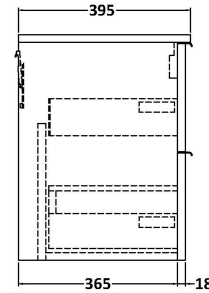

Sales Code: DFF395B

Description: 800 W/H 2-Drawer Vanity & Basin 2

Packaging Details

Barcode: 5056462678863

Sales Code: FLU395

Description: 800 W/H 2-Drawer Unit

Product Dimensions

Height (mm):	500
Width (mm):	800
Depth (mm):	383
Nett Weight (kg):	24.5

Packaging Dimensions

Height (mm):	520
Width (mm):	820
Depth (mm):	405
Gross Weight (kg):	25

Packaging Data

Box Colour:	Brown Cardboard Box - Printed
Box Qty:	0
Label Size:	0 x 0
Label Colour:	Not Applicable
Label Qty:	0

Outer Box Dimensions (If Applicable)

Height (mm):	
Width (mm):	
Depth (mm):	
Gross Weight (kg):	
Barcode:	5056462654805

Product Details

Country of Origin:	China
Fitting Instruction:	No
CE Certification:	
FSC Certified Materials:	Yes
Colour:	Satin Blue
Construction Method:	Cam & Wood Dowel
Construction Type:	Rigid
Cabinet Finish:	MFC Painted Gloss
Fascia Finish:	Mdf Painted Gloss
Cabinet Thickness (mm):	16
Fascia Thickness (mm):	18
Drawer Included:	Yes
Drawer Type:	80mm High Metal Softclose
No of Shelves:	0
Hinge Type:	Not Applicable
Hinge Included:	No
Adjustable Legs:	No, Not Required
Fixings Included:	Yes
Handle Style:	Modern
Waste Shroud:	Yes
Handle Included:	Yes, Supplied
Handle Type:	D-Shape

Sales Code: NVM005

Description: Minimalist Basin 800mm

Product Dimensions

Height (mm):	170
Width (mm):	800
Depth (mm):	390
Nett Weight (kg):	16.9

Packaging Dimensions

Height (mm):	400
Width (mm):	820
Depth (mm):	200
Gross Weight (kg):	16.9