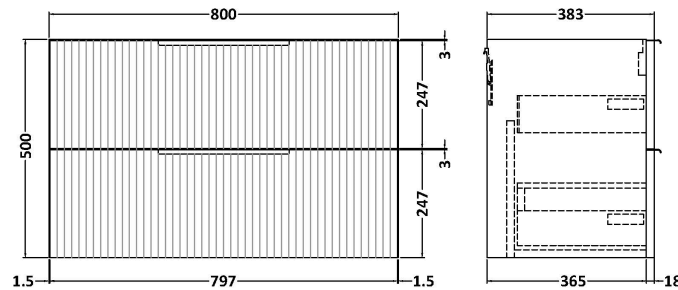

Sales Code: DFF395B

Description: 800 W/H 2-Drawer Vanity & Basin 2

Packaging Details

Barcode: 5056462678863

Sales Code: FLU395

Description: 800 W/H 2-Drawer Unit

Product Dimensions

Height (mm):	500
Width (mm):	800
Depth (mm):	383
Nett Weight (kg):	24.5

Packaging Dimensions

Height (mm):	520
Width (mm):	820
Depth (mm):	405
Gross Weight (kg):	25

Packaging Data

Box Colour:	Brown Cardboard Box - Printed
Box Qty:	0
Label Size:	0 x 0
Label Colour:	Not Applicable
Label Qty:	0

Outer Box Dimensions (If Applicable)

Height (mm):	
Width (mm):	
Depth (mm):	
Gross Weight (kg):	
Barcode:	5056462654805

Product Details

Country of Origin:	China
Fitting Instruction:	No
CE Certification:	
FSC Certified Materials:	Yes
Colour:	Satin Blue
Construction Method:	Cam & Wood Dowel
Construction Type:	Rigid
Cabinet Finish:	MFC Painted Gloss
Fascia Finish:	Mdf Painted Gloss
Cabinet Thickness (mm):	16
Fascia Thickness (mm):	18
Drawer Included:	Yes
Drawer Type:	80mm High Metal Softclose
No of Shelves:	0
Hinge Type:	Not Applicable
Hinge Included:	No
Adjustable Legs:	No, Not Required
Fixings Included:	Yes
Handle Style:	Modern
Waste Shroud:	Yes
Handle Included:	Yes, Supplied
Handle Type:	D-Shape

Sales Code: NVM005

Description: Minimalist Basin 800mm

Product Dimensions

Height (mm):	170
Width (mm):	800
Depth (mm):	390
Nett Weight (kg):	16.9

Packaging Dimensions

Height (mm):	400
Width (mm):	820
Depth (mm):	200
Gross Weight (kg):	16.9