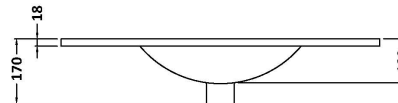

Packaging Dimensions

Height (mm):	520
Width (mm):	820
Depth (mm):	405
Gross Weight (kg):	25

Packaging Data

Box Colour:	Brown Cardboard Box - Printed
Box Qty:	0
Label Size:	0 x 0
Label Colour:	Not Applicable
Label Qty:	0

Outer Box Dimensions (If Applicable)

Height (mm):	
Width (mm):	
Depth (mm):	
Gross Weight (kg):	
Barcode:	5056462654805

Product Details

Country of Origin:	China
Fitting Instruction:	No
CE Certification:	
FSC Certified Materials:	Yes
Colour:	Satin Blue
Construction Method:	Cam & Wood Dowel
Construction Type:	Rigid
Cabinet Finish:	MFC Painted Gloss
Fascia Finish:	Mdf Painted Gloss
Cabinet Thickness (mm):	16
Fascia Thickness (mm):	18
Drawer Included:	Yes
Drawer Type:	80mm High Metal Softclose
No of Shelves:	0
Hinge Type:	Not Applicable
Hinge Included:	No
Adjustable Legs:	No, Not Required
Fixings Included:	Yes
Handle Style:	Modern
Waste Shroud:	Yes
Handle Included:	Yes, Supplied
Handle Type:	D-Shape

Sales Code: NVM005

Description: Minimalist Basin 800mm

Product Dimensions

Height (mm):	170
Width (mm):	800
Depth (mm):	390
Nett Weight (kg):	16.9

Packaging Dimensions

Height (mm):	400
Width (mm):	820
Depth (mm):	200
Gross Weight (kg):	16.9

Packaging Data

Box Colour:	Brown Cardboard Box - Printed
Box Qty:	1
Label Size:	100 x 50
Label Colour:	White Label
Label Qty:	2

Outer Box Dimensions (If Applicable)

Height (mm):	
Width (mm):	
Depth (mm):	
Gross Weight (kg):	
Barcode:	5055146194675