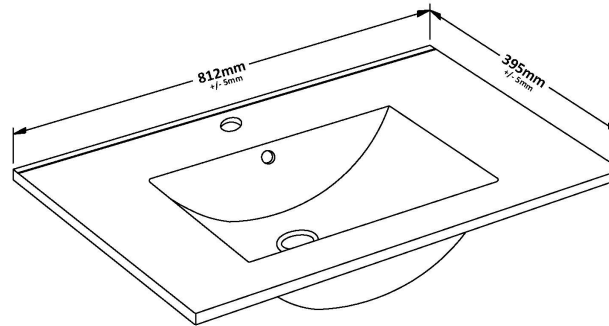

Packaging Dimensions

Height (mm):	520
Width (mm):	820
Depth (mm):	405
Gross Weight (kg):	25

Packaging Data

Box Colour:	Brown Cardboard Box - Printed
Box Qty:	0
Label Size:	0 x 0
Label Colour:	Not Applicable
Label Qty:	0

Outer Box Dimensions (If Applicable)

Height (mm):	
Width (mm):	
Depth (mm):	
Gross Weight (kg):	
Barcode:	5056462654805

Product Details

Country of Origin:	China
Fitting Instruction:	No
CE Certification:	
FSC Certified Materials:	Yes
Colour:	Satin Blue
Construction Method:	Cam & Wood Dowel
Construction Type:	Rigid
Cabinet Finish:	MFC Painted Gloss
Fascia Finish:	Mdf Painted Gloss
Cabinet Thickness (mm):	16
Fascia Thickness (mm):	18
Drawer Included:	Yes
Drawer Type:	80mm High Metal Softclose
No of Shelves:	0
Hinge Type:	Not Applicable
Hinge Included:	No
Adjustable Legs:	No, Not Required
Fixings Included:	Yes
Handle Style:	Modern
Waste Shroud:	Yes
Handle Included:	Yes, Supplied
Handle Type:	D-Shape

Sales Code: NVM005

Description: Minimalist Basin 800mm

Product Dimensions

Height (mm):	170
Width (mm):	800
Depth (mm):	390
Nett Weight (kg):	16.9

Packaging Dimensions

Height (mm):	400
Width (mm):	820
Depth (mm):	200
Gross Weight (kg):	16.9

Packaging Data

Box Colour:	Brown Cardboard Box - Printed
Box Qty:	1
Label Size:	100 x 50
Label Colour:	White Label
Label Qty:	2

Outer Box Dimensions (If Applicable)

Height (mm):	
Width (mm):	
Depth (mm):	
Gross Weight (kg):	
Barcode:	5055146194675