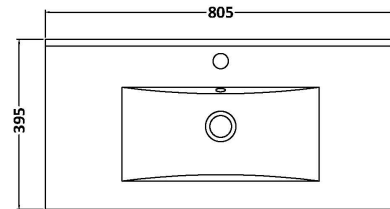

Sales Code: DFF895B

Description: 800 W/H 2-Drawer Vanity & Basin 2

Packaging Details

Barcode: 5056462679006