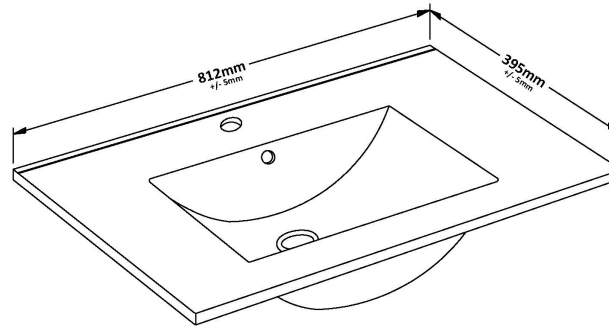

### Product Dimensions

Height (mm):	500
Width (mm):	800
Depth (mm):	383
Nett Weight (kg):	24.5

### Packaging Dimensions

Height (mm):	520
Width (mm):	820
Depth (mm):	405
Gross Weight (kg):	25

### Outer Box Dimensions (If Applicable)

Height (mm):	
Width (mm):	
Depth (mm):	
Gross Weight (kg):	
Barcode:	5056462654812

### Product Dimensions

Height (mm):	170
Width (mm):	800
Depth (mm):	390
Nett Weight (kg):	16.9