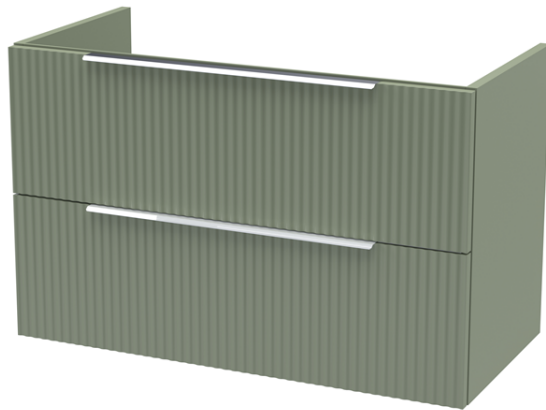

Sales Code: DFF895B

Description: 800 W/H 2-Drawer Vanity & Basin 2

### Packaging Details

Barcode: 5056462679006

Sales Code: FLU895

Description: 800 W/H 2-Drawer Unit

### Product Dimensions

Height (mm):	500
Width (mm):	800
Depth (mm):	383
Nett Weight (kg):	24.5