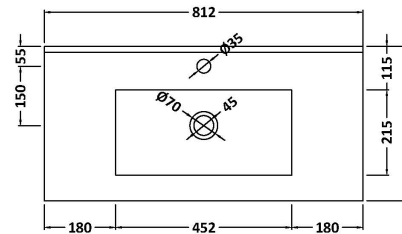

### Product Dimensions

Height (mm):	500
Width (mm):	800
Depth (mm):	383
Nett Weight (kg):	24.5

### Packaging Dimensions

Height (mm):	520
Width (mm):	820
Depth (mm):	405
Gross Weight (kg):	25

### Outer Box Dimensions (If Applicable)

Height (mm):	
Width (mm):	
Depth (mm):	
Gross Weight (kg):	
Barcode:	5056462654812

### Product Dimensions

Height (mm):	170
Width (mm):	800
Depth (mm):	390
Nett Weight (kg):	16.9