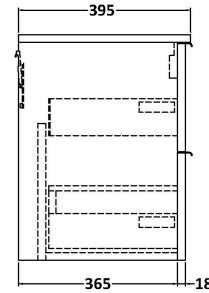

Sales Code: DFF895B

Description: 800 W/H 2-Drawer Vanity & Basin 2

Packaging Details

Barcode: 5056462679006