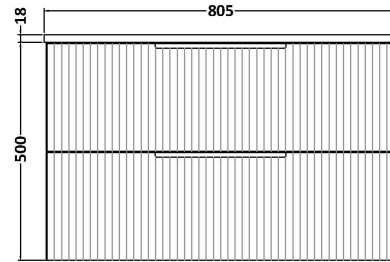

### Packaging Details

Barcode: 5056462679006

Sales Code: FLU895

Description: 800 W/H 2-Drawer Unit

### Product Dimensions

Height (mm):	500
Width (mm):	800
Depth (mm):	383
Nett Weight (kg):	24.5

### Packaging Dimensions

Height (mm):	520
Width (mm):	820
Depth (mm):	405
Gross Weight (kg):	25

### Outer Box Dimensions (If Applicable)

Height (mm):	
Width (mm):	
Depth (mm):	
Gross Weight (kg):	
Barcode:	5056462654812