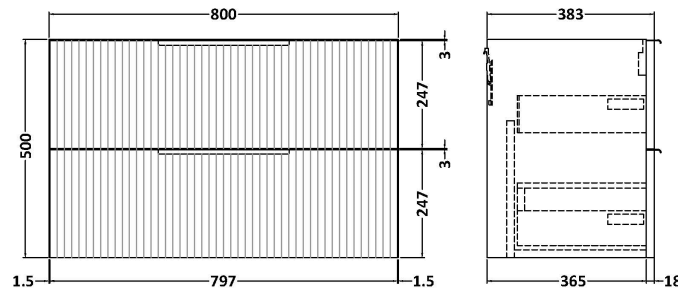

### Product Dimensions

Height (mm):	500
Width (mm):	800
Depth (mm):	383
Nett Weight (kg):	24.5

### Packaging Dimensions

Height (mm):	520
Width (mm):	820
Depth (mm):	405
Gross Weight (kg):	25

### Product Dimensions

Height (mm):	170
Width (mm):	800
Depth (mm):	390
Nett Weight (kg):	16.9

### Packaging Dimensions

Height (mm):	400
Width (mm):	820
Depth (mm):	200
Gross Weight (kg):	16.9