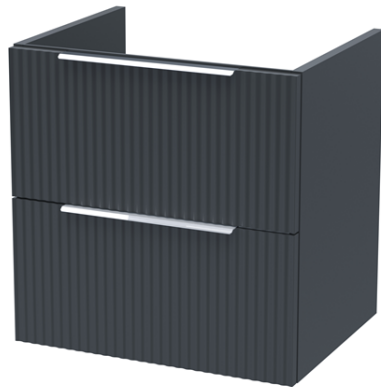

Sales Code: DFF1492D

Description: 500 W/H 2-Drawer Vanity & Basin 3

Packaging Details

Barcode: 5056462677477

Sales Code: FLU1492

Description: 500 W/H 2-Drawer Unit

Product Dimensions

Height (mm):	500
Width (mm):	500
Depth (mm):	383
Nett Weight (kg):	18.5

Packaging Dimensions

Height (mm):	520
Width (mm):	520
Depth (mm):	405
Gross Weight (kg):	19

Packaging Data

Box Colour:	Brown Cardboard Box - Printed
Box Qty:	0
Label Size:	0 x 0
Label Colour:	Not Applicable
Label Qty:	0

Outer Box Dimensions (If Applicable)

Height (mm):	
Width (mm):	
Depth (mm):	
Gross Weight (kg):	
Barcode:	5056462661025

Product Details

Country of Origin:	China
Fitting Instruction:	No
CE Certification:	
FSC Certified Materials:	Yes
Colour:	Satin Anthracite
Construction Method:	Cam & Wood Dowel
Construction Type:	Rigid
Cabinet Finish:	MFC Painted Gloss
Fascia Finish:	Mdf Painted Gloss
Cabinet Thickness (mm):	16
Fascia Thickness (mm):	18
Drawer Included:	Yes
Drawer Type:	80mm High Metal Softclose
No of Shelves:	0
Hinge Type:	Not Applicable
Hinge Included:	No
Adjustable Legs:	No, Not Required
Fixings Included:	Yes
Handle Style:	Modern
Waste Shroud:	Yes
Handle Included:	Yes, Supplied
Handle Type:	D-Shape

Sales Code: NVM032

Description: 500 Thin Edged Basin 1Th

Product Dimensions

Height (mm):	170
Width (mm):	510
Depth (mm):	395
Nett Weight (kg):	9.5

Packaging Dimensions

Height (mm):	190
Width (mm):	530
Depth (mm):	415
Gross Weight (kg):	10