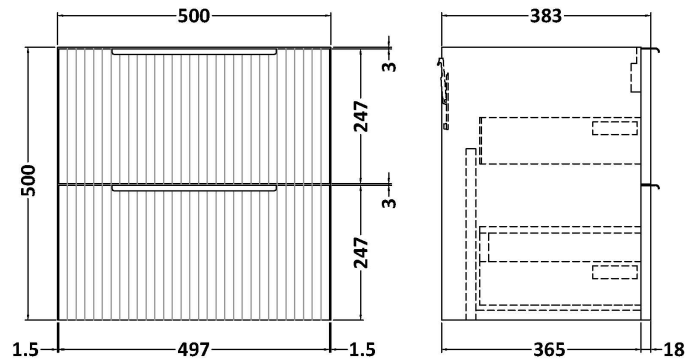

Sales Code: DFF1492D

Description: 500 W/H 2-Drawer Vanity & Basin 3

Packaging Details

Barcode: 5056462677477

Sales Code: FLU1492

Description: 500 W/H 2-Drawer Unit

Product Dimensions

Height (mm):	500
Width (mm):	500
Depth (mm):	383
Nett Weight (kg):	18.5

Packaging Dimensions

Height (mm):	520
Width (mm):	520
Depth (mm):	405
Gross Weight (kg):	19

Packaging Data

Box Colour:	Brown Cardboard Box - Printed
Box Qty:	0
Label Size:	0 x 0
Label Colour:	Not Applicable
Label Qty:	0

Sales Code: NVM032

Description: 500 Thin Edged Basin 1Th

Product Dimensions

Height (mm):	170
Width (mm):	510
Depth (mm):	395
Nett Weight (kg):	9.5

Packaging Dimensions

Height (mm):	190
Width (mm):	530
Depth (mm):	415
Gross Weight (kg):	10

Packaging Data

Box Colour:	Brown Cardboard Box - Printed
Box Qty:	1
Label Size:	100 x 50
Label Colour:	White Label
Label Qty:	2

Outer Box Dimensions (If Applicable)

Height (mm):	
Width (mm):	
Depth (mm):	
Gross Weight (kg):	
Barcode:	5056211853411