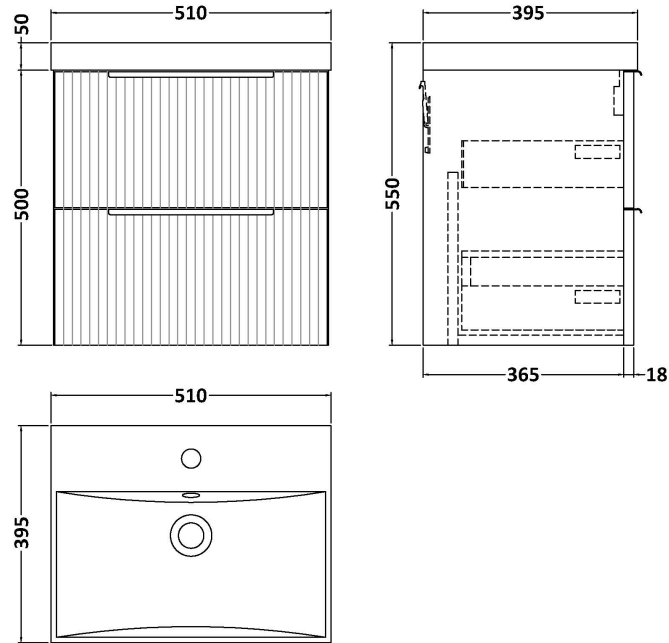

Sales Code: DFF1492D

Description: 500 W/H 2-Drawer Vanity & Basin 3

Packaging Details

Barcode: 5056462677477

Sales Code: FLU1492

Description: 500 W/H 2-Drawer Unit

Product Dimensions

Height (mm):	500
Width (mm):	500
Depth (mm):	383
Nett Weight (kg):	18.5

Packaging Dimensions

Height (mm):	520
Width (mm):	520
Depth (mm):	405
Gross Weight (kg):	19

Packaging Data

Box Colour:	Brown Cardboard Box - Printed
Box Qty:	0
Label Size:	0 x 0
Label Colour:	Not Applicable
Label Qty:	0

Outer Box Dimensions (If Applicable)

Height (mm):	
Width (mm):	
Depth (mm):	
Gross Weight (kg):	
Barcode:	5056462661025

Product Details

Country of Origin:	China
Fitting Instruction:	No
CE Certification:	
FSC Certified Materials:	Yes
Colour:	Satin Anthracite
Construction Method:	Cam & Wood Dowel
Construction Type:	Rigid
Cabinet Finish:	MFC Painted Gloss
Fascia Finish:	Mdf Painted Gloss
Cabinet Thickness (mm):	16
Fascia Thickness (mm):	18
Drawer Included:	Yes
Drawer Type:	80mm High Metal Softclose
No of Shelves:	0
Hinge Type:	Not Applicable
Hinge Included:	No
Adjustable Legs:	No, Not Required
Fixings Included:	Yes
Handle Style:	Modern
Waste Shroud:	Yes
Handle Included:	Yes, Supplied
Handle Type:	D-Shape

Sales Code: NVM032

Description: 500 Thin Edged Basin 1Th

Product Dimensions

Height (mm):	170
Width (mm):	510
Depth (mm):	395
Nett Weight (kg):	9.5

Packaging Dimensions

Height (mm):	190
Width (mm):	530
Depth (mm):	415
Gross Weight (kg):	10