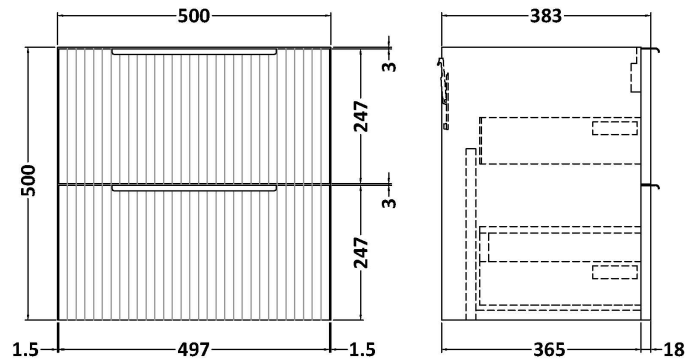

Sales Code: DFF392D

Description: 500 W/H 2-Drawer Vanity & Basin 3

Packaging Details

Barcode: 5056462677446

Sales Code: FLU392

Description: 500 W/H 2-Drawer Unit

Product Dimensions

Height (mm):	500
Width (mm):	500
Depth (mm):	383
Nett Weight (kg):	18.5

Packaging Dimensions

Height (mm):	520
Width (mm):	520
Depth (mm):	405
Gross Weight (kg):	19

Packaging Data

Box Colour:	Brown Cardboard Box - Printed
Box Qty:	0
Label Size:	0 x 0
Label Colour:	Not Applicable
Label Qty:	0

Sales Code: NVM032

Description: 500 Thin Edged Basin 1Th

Product Dimensions

Height (mm):	170
Width (mm):	510
Depth (mm):	395
Nett Weight (kg):	9.5

Packaging Dimensions

Height (mm):	190
Width (mm):	530
Depth (mm):	415
Gross Weight (kg):	10

Packaging Data

Box Colour:	Brown Cardboard Box - Printed
Box Qty:	1
Label Size:	100 x 50
Label Colour:	White Label
Label Qty:	2

Outer Box Dimensions (If Applicable)

Height (mm):	
Width (mm):	
Depth (mm):	
Gross Weight (kg):	
Barcode:	5056211853411