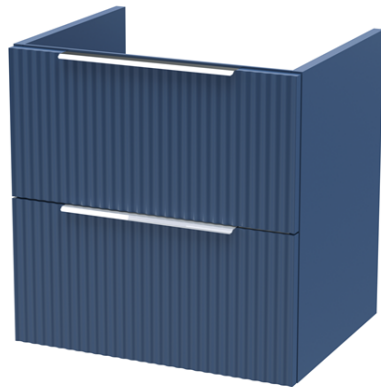

Sales Code: DFF392D

Description: 500 W/H 2-Drawer Vanity & Basin 3

Packaging Details

Barcode: 5056462677446

Sales Code: FLU392

Description: 500 W/H 2-Drawer Unit

Product Dimensions

Height (mm):	500
Width (mm):	500
Depth (mm):	383
Nett Weight (kg):	18.5

Packaging Dimensions

Height (mm):	520
Width (mm):	520
Depth (mm):	405
Gross Weight (kg):	19

Packaging Data

Box Colour:	Brown Cardboard Box - Printed
Box Qty:	0
Label Size:	0 x 0
Label Colour:	Not Applicable
Label Qty:	0

Outer Box Dimensions (If Applicable)

Height (mm):	
Width (mm):	
Depth (mm):	
Gross Weight (kg):	
Barcode:	5056462654607

Product Details

Country of Origin:	China
Fitting Instruction:	No
CE Certification:	
FSC Certified Materials:	Yes
Colour:	Satin Blue
Construction Method:	Cam & Wood Dowel
Construction Type:	Rigid
Cabinet Finish:	MFC Painted Gloss
Fascia Finish:	Mdf Painted Gloss
Cabinet Thickness (mm):	16
Fascia Thickness (mm):	18
Drawer Included:	Yes
Drawer Type:	80mm High Metal Softclose
No of Shelves:	0
Hinge Type:	Not Applicable
Hinge Included:	No
Adjustable Legs:	No, Not Required
Fixings Included:	Yes
Handle Style:	Modern
Waste Shroud:	Yes
Handle Included:	Yes, Supplied
Handle Type:	D-Shape

Sales Code: NVM032

Description: 500 Thin Edged Basin 1Th

Product Dimensions

Height (mm):	170
Width (mm):	510
Depth (mm):	395
Nett Weight (kg):	9.5

Packaging Dimensions

Height (mm):	190
Width (mm):	530
Depth (mm):	415
Gross Weight (kg):	10