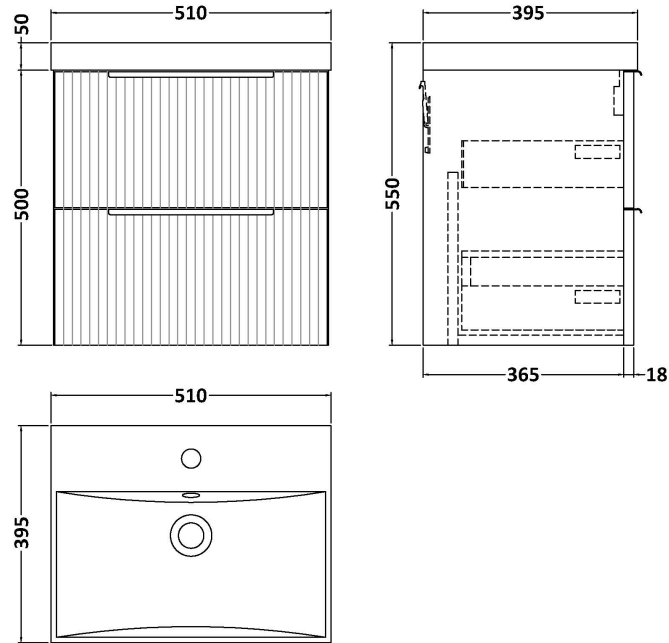

Sales Code: DFF392D

Description: 500 W/H 2-Drawer Vanity & Basin 3

Packaging Details

Barcode: 5056462677446

Sales Code: FLU392

Description: 500 W/H 2-Drawer Unit

Product Dimensions

Height (mm):	500
Width (mm):	500
Depth (mm):	383
Nett Weight (kg):	18.5

Packaging Dimensions

Height (mm):	520
Width (mm):	520
Depth (mm):	405
Gross Weight (kg):	19

Packaging Data

Box Colour:	Brown Cardboard Box - Printed
Box Qty:	0
Label Size:	0 x 0
Label Colour:	Not Applicable
Label Qty:	0

Outer Box Dimensions (If Applicable)

Height (mm):	
Width (mm):	
Depth (mm):	
Gross Weight (kg):	
Barcode:	5056462654607

Product Details

Country of Origin:	China
Fitting Instruction:	No
CE Certification:	
FSC Certified Materials:	Yes
Colour:	Satin Blue
Construction Method:	Cam & Wood Dowel
Construction Type:	Rigid
Cabinet Finish:	MFC Painted Gloss
Fascia Finish:	Mdf Painted Gloss
Cabinet Thickness (mm):	16
Fascia Thickness (mm):	18
Drawer Included:	Yes
Drawer Type:	80mm High Metal Softclose
No of Shelves:	0
Hinge Type:	Not Applicable
Hinge Included:	No
Adjustable Legs:	No, Not Required
Fixings Included:	Yes
Handle Style:	Modern
Waste Shroud:	Yes
Handle Included:	Yes, Supplied
Handle Type:	D-Shape

Sales Code: NVM032

Description: 500 Thin Edged Basin 1Th

Product Dimensions

Height (mm):	170
Width (mm):	510
Depth (mm):	395
Nett Weight (kg):	9.5

Packaging Dimensions

Height (mm):	190
Width (mm):	530
Depth (mm):	415
Gross Weight (kg):	10