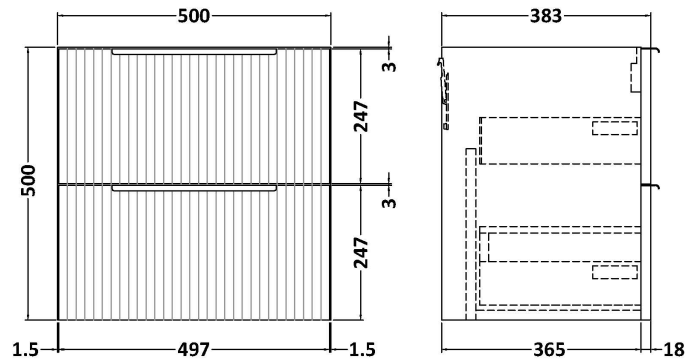

Sales Code: DFF892D

Description: 500 W/H 2-Drawer Vanity & Basin 3

Packaging Details

Barcode: 5056462677507

Sales Code: FLU892

Description: 500 W/H 2-Drawer Unit

Product Dimensions

Height (mm):	500
Width (mm):	500
Depth (mm):	383
Nett Weight (kg):	18.5

Packaging Dimensions

Height (mm):	520
Width (mm):	520
Depth (mm):	405
Gross Weight (kg):	19

Packaging Data

Box Colour:	Brown Cardboard Box - Printed
Box Qty:	0
Label Size:	0 x 0
Label Colour:	Not Applicable
Label Qty:	0

Outer Box Dimensions (If Applicable)

Height (mm):	
Width (mm):	
Depth (mm):	
Gross Weight (kg):	
Barcode:	5056462654614

Product Details

Country of Origin:	China
Fitting Instruction:	No
CE Certification:	
FSC Certified Materials:	Yes
Colour:	Satin Green
Construction Method:	Cam & Wood Dowel
Construction Type:	Rigid
Cabinet Finish:	MFC Painted Gloss
Fascia Finish:	Mdf Painted Gloss
Cabinet Thickness (mm):	16
Fascia Thickness (mm):	18
Drawer Included:	Yes
Drawer Type:	80mm High Metal Softclose
No of Shelves:	0
Hinge Type:	Not Applicable
Hinge Included:	No
Adjustable Legs:	No, Not Required
Fixings Included:	Yes
Handle Style:	Modern
Waste Shroud:	Yes
Handle Included:	Yes, Supplied
Handle Type:	D-Shape

Sales Code: NVM032

Description: 500 Thin Edged Basin 1Th

Product Dimensions

Height (mm):	170
Width (mm):	510
Depth (mm):	395
Nett Weight (kg):	9.5

Packaging Dimensions

Height (mm):	190
Width (mm):	530
Depth (mm):	415
Gross Weight (kg):	10