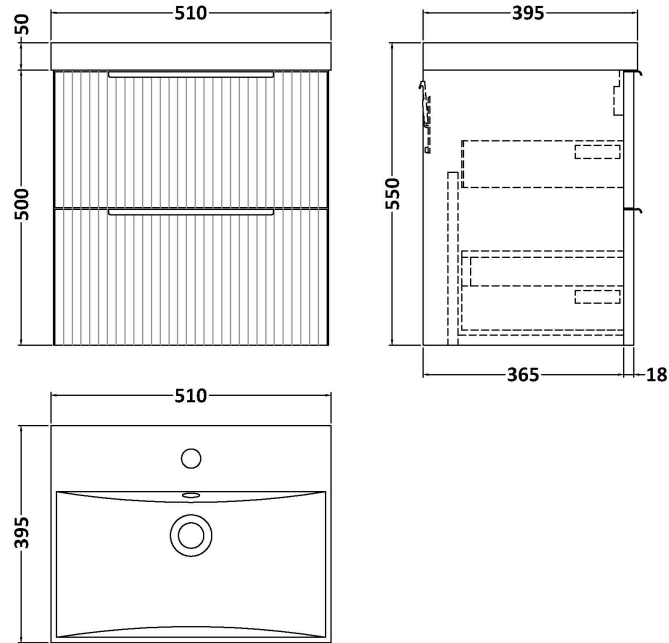

Sales Code: DFF892D

Description: 500 W/H 2-Drawer Vanity & Basin 3

Packaging Details

Barcode: 5056462677507

Sales Code: FLU892

Description: 500 W/H 2-Drawer Unit

Product Dimensions

Height (mm):	500
Width (mm):	500
Depth (mm):	383
Nett Weight (kg):	18.5

Packaging Dimensions

Height (mm):	520
Width (mm):	520
Depth (mm):	405
Gross Weight (kg):	19

Packaging Data

Box Colour:	Brown Cardboard Box - Printed
Box Qty:	0
Label Size:	0 x 0
Label Colour:	Not Applicable
Label Qty:	0

Outer Box Dimensions (If Applicable)

Height (mm):	
Width (mm):	
Depth (mm):	
Gross Weight (kg):	
Barcode:	5056462654614

Product Details

Country of Origin:	China
Fitting Instruction:	No
CE Certification:	
FSC Certified Materials:	Yes
Colour:	Satin Green
Construction Method:	Cam & Wood Dowel
Construction Type:	Rigid
Cabinet Finish:	MFC Painted Gloss
Fascia Finish:	Mdf Painted Gloss
Cabinet Thickness (mm):	16
Fascia Thickness (mm):	18
Drawer Included:	Yes
Drawer Type:	80mm High Metal Softclose
No of Shelves:	0
Hinge Type:	Not Applicable
Hinge Included:	No
Adjustable Legs:	No, Not Required
Fixings Included:	Yes
Handle Style:	Modern
Waste Shroud:	Yes
Handle Included:	Yes, Supplied
Handle Type:	D-Shape

Sales Code: NVM032

Description: 500 Thin Edged Basin 1Th

Product Dimensions

Height (mm):	170
Width (mm):	510
Depth (mm):	395
Nett Weight (kg):	9.5

Packaging Dimensions

Height (mm):	190
Width (mm):	530
Depth (mm):	415
Gross Weight (kg):	10