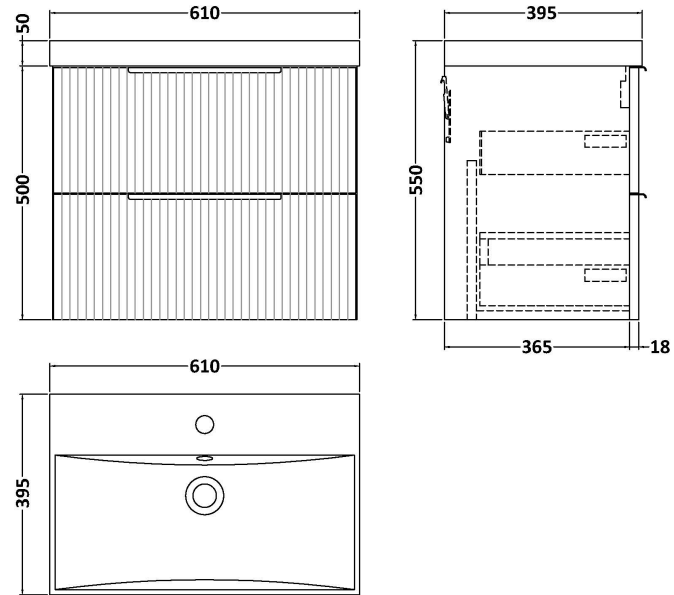

Sales Code: DFF293D

Description: 600 W/H 2-Drawer Vanity & Basin 3

Packaging Details

Barcode: 5056462678108