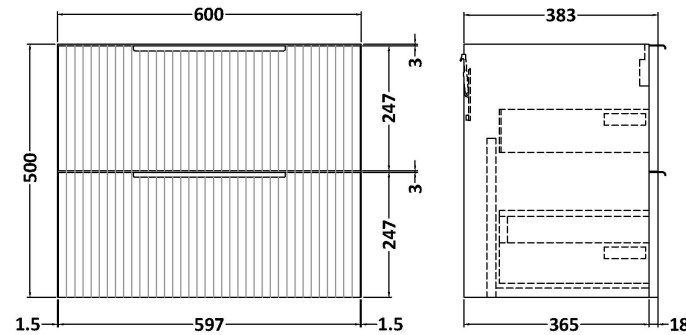

### Product Dimensions

Height (mm):	500
Width (mm):	600
Depth (mm):	383
Nett Weight (kg):	22.5

### Packaging Dimensions

Height (mm):	520
Width (mm):	620
Depth (mm):	405
Gross Weight (kg):	23

### Product Dimensions

Height (mm):	170
Width (mm):	610
Depth (mm):	395
Nett Weight (kg):	11

### Packaging Dimensions

Height (mm):	190
Width (mm):	630
Depth (mm):	415
Gross Weight (kg):	11.5