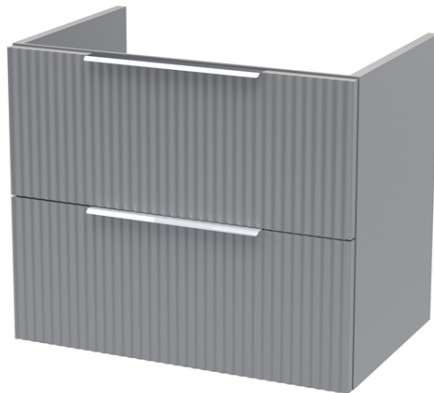

Sales Code: DFF293D

Description: 600 W/H 2-Drawer Vanity & Basin 3

### Packaging Details

Barcode: 5056462678108

Sales Code: FLU293

Description: 600 W/H 2-Drawer Unit

### Product Dimensions

Height (mm):	500
Width (mm):	600
Depth (mm):	383
Nett Weight (kg):	22.5

### Product Dimensions

Height (mm):	170
Width (mm):	610
Depth (mm):	395
Nett Weight (kg):	11