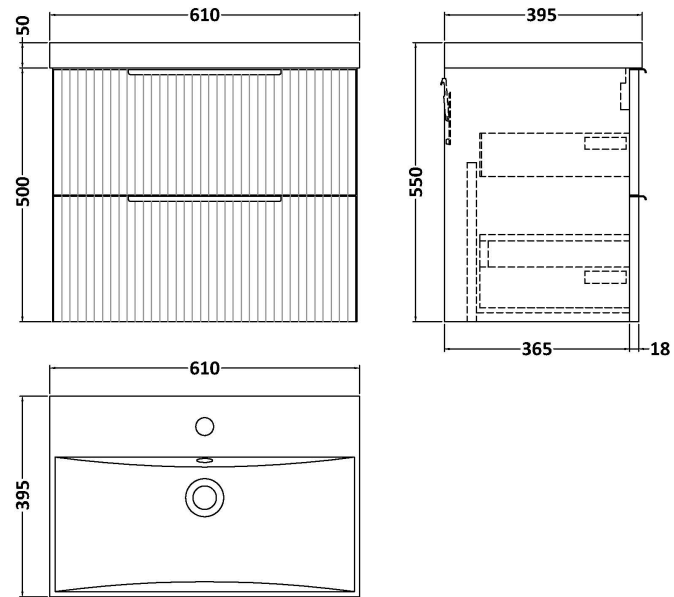

Sales Code: DFF193D

Description: 600 W/H 2-Drawer Vanity & Basin 3

Packaging Details

Barcode: 5056462678030

Sales Code: FLU193

Description: 600 W/H 2-Drawer Unit

Product Dimensions

Height (mm):	500
Width (mm):	600
Depth (mm):	383
Nett Weight (kg):	22.5

Packaging Dimensions

Height (mm):	520
Width (mm):	620
Depth (mm):	405
Gross Weight (kg):	23

Packaging Data

Box Colour:	Brown Cardboard Box - Printed
Box Qty:	0
Label Size:	0 x 0
Label Colour:	Not Applicable
Label Qty:	0

Outer Box Dimensions (If Applicable)

Height (mm):	
Width (mm):	
Depth (mm):	
Gross Weight (kg):	
Barcode:	5056462654706

Product Details

Country of Origin:	China
Fitting Instruction:	No
CE Certification:	
FSC Certified Materials:	Yes
Colour:	Satin White
Construction Method:	Cam & Wood Dowel
Construction Type:	Rigid
Cabinet Finish:	MFC Painted Gloss
Fascia Finish:	Mdf Painted Gloss
Cabinet Thickness (mm):	16
Fascia Thickness (mm):	18
Drawer Included:	Yes
Drawer Type:	80mm High Metal Softclose
No of Shelves:	0
Hinge Type:	Not Applicable
Hinge Included:	No
Adjustable Legs:	No, Not Required
Fixings Included:	Yes
Handle Style:	Modern
Waste Shroud:	Yes
Handle Included:	Yes, Supplied
Handle Type:	D-Shape

Sales Code: NVM033

Description: 600 Thin Edged Basin 1Th

Product Dimensions

Height (mm):	170
Width (mm):	610
Depth (mm):	395
Nett Weight (kg):	11

Packaging Dimensions

Height (mm):	190
Width (mm):	630
Depth (mm):	415
Gross Weight (kg):	11.5