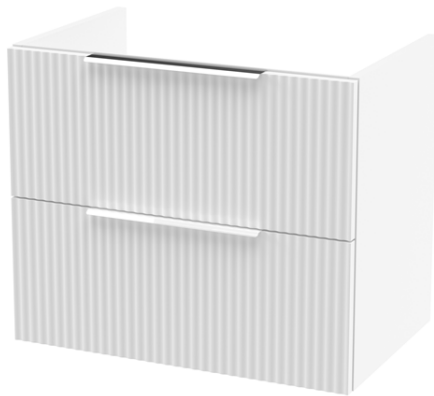

Sales Code: DFF193D

Description: 600 W/H 2-Drawer Vanity & Basin 3

Packaging Details

Barcode: 5056462678030

Sales Code: FLU193

Description: 600 W/H 2-Drawer Unit

Product Dimensions

Height (mm):	500
Width (mm):	600
Depth (mm):	383
Nett Weight (kg):	22.5

Packaging Dimensions

Height (mm):	520
Width (mm):	620
Depth (mm):	405
Gross Weight (kg):	23

Packaging Data

Box Colour:	Brown Cardboard Box - Printed
Box Qty:	0
Label Size:	0 x 0
Label Colour:	Not Applicable
Label Qty:	0

Outer Box Dimensions (If Applicable)

Height (mm):	
Width (mm):	
Depth (mm):	
Gross Weight (kg):	
Barcode:	5056462654706

Product Details

Country of Origin:	China
Fitting Instruction:	No
CE Certification:	
FSC Certified Materials:	Yes
Colour:	Satin White
Construction Method:	Cam & Wood Dowel
Construction Type:	Rigid
Cabinet Finish:	MFC Painted Gloss
Fascia Finish:	Mdf Painted Gloss
Cabinet Thickness (mm):	16
Fascia Thickness (mm):	18
Drawer Included:	Yes
Drawer Type:	80mm High Metal Softclose
No of Shelves:	0
Hinge Type:	Not Applicable
Hinge Included:	No
Adjustable Legs:	No, Not Required
Fixings Included:	Yes
Handle Style:	Modern
Waste Shroud:	Yes
Handle Included:	Yes, Supplied
Handle Type:	D-Shape

Sales Code: NVM033

Description: 600 Thin Edged Basin 1Th

Product Dimensions

Height (mm):	170
Width (mm):	610
Depth (mm):	395
Nett Weight (kg):	11

Packaging Dimensions

Height (mm):	190
Width (mm):	630
Depth (mm):	415
Gross Weight (kg):	11.5