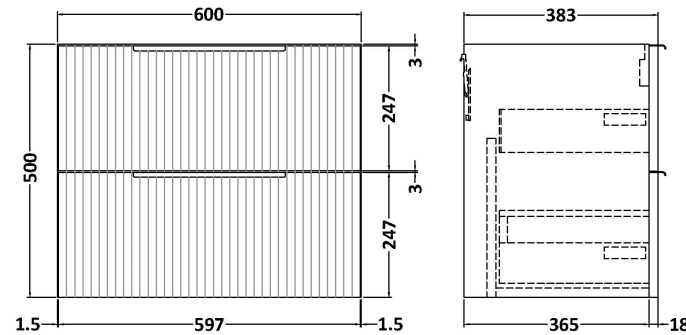

Sales Code: DFF193D

Description: 600 W/H 2-Drawer Vanity & Basin 3

Packaging Details

Barcode: 5056462678030

Sales Code: FLU193

Description: 600 W/H 2-Drawer Unit

Product Dimensions

Height (mm):	500
Width (mm):	600
Depth (mm):	383
Nett Weight (kg):	22.5

Packaging Dimensions

Height (mm):	520
Width (mm):	620
Depth (mm):	405
Gross Weight (kg):	23

Packaging Data

Box Colour:	Brown Cardboard Box - Printed
Box Qty:	0
Label Size:	0 x 0
Label Colour:	Not Applicable
Label Qty:	0

Outer Box Dimensions (If Applicable)

Height (mm):	
Width (mm):	
Depth (mm):	
Gross Weight (kg):	
Barcode:	5056462654706

Product Details

Country of Origin:	China
Fitting Instruction:	No
CE Certification:	
FSC Certified Materials:	Yes
Colour:	Satin White
Construction Method:	Cam & Wood Dowel
Construction Type:	Rigid
Cabinet Finish:	MFC Painted Gloss
Fascia Finish:	Mdf Painted Gloss
Cabinet Thickness (mm):	16
Fascia Thickness (mm):	18
Drawer Included:	Yes
Drawer Type:	80mm High Metal Softclose
No of Shelves:	0
Hinge Type:	Not Applicable
Hinge Included:	No
Adjustable Legs:	No, Not Required
Fixings Included:	Yes
Handle Style:	Modern
Waste Shroud:	Yes
Handle Included:	Yes, Supplied
Handle Type:	D-Shape

Sales Code: NVM033

Description: 600 Thin Edged Basin 1Th

Product Dimensions

Height (mm):	170
Width (mm):	610
Depth (mm):	395
Nett Weight (kg):	11

Packaging Dimensions

Height (mm):	190
Width (mm):	630
Depth (mm):	415
Gross Weight (kg):	11.5