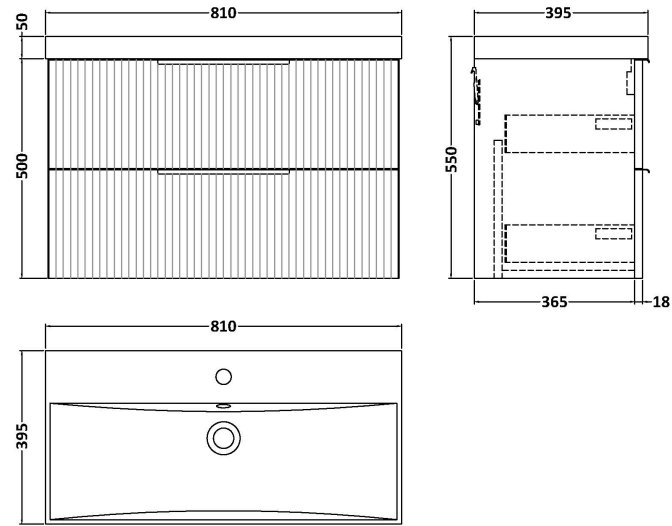

Sales Code: DFF1495D

Description: 800 W/H 2-Drawer Vanity & Basin 3

Packaging Details

Barcode: 5056462678948

Sales Code: FLU1495

Description: 800 W/H 2-Drawer Unit

Product Dimensions

Height (mm):	500
Width (mm):	800
Depth (mm):	383
Nett Weight (kg):	24.5

Packaging Dimensions

Height (mm):	520
Width (mm):	820
Depth (mm):	405
Gross Weight (kg):	25

Packaging Data

Box Colour:	Brown Cardboard Box - Printed	
Box Qty:	0	
Label Size:	0 x 0	
Label Colour:	Not Applicable	
Label Qty:	0	

Outer Box Dimensions (If Applicable)

Height (mm):	
Width (mm):	
Depth (mm):	
Gross Weight (kg):	
Barcode:	5056462661070

Product Details

Country of Origin:	China
Fitting Instruction:	No
CE Certification:	
FSC Certified Materials:	Yes
Colour:	Satin Anthracite
Construction Method:	Cam & Wood Dowel
Construction Type:	Rigid
Cabinet Finish:	MFC Painted Gloss
Fascia Finish:	Mdf Painted Gloss
Cabinet Thickness (mm):	16
Fascia Thickness (mm):	18
Drawer Included:	Yes
Drawer Type:	80mm High Metal Softclose
No of Shelves:	0
Hinge Type:	Not Applicable
Hinge Included:	No
Adjustable Legs:	No, Not Required
Fixings Included:	Yes
Handle Style:	Modern
Waste Shroud:	Yes
Handle Included:	Yes, Supplied
Handle Type:	D-Shape

Sales Code: NVM035

Description: 800 Thin Edged Basin 1Th

Product Dimensions

Height (mm):	170
Width (mm):	810
Depth (mm):	395
Nett Weight (kg):	14.5

Packaging Dimensions

Height (mm):	190
Width (mm):	830
Depth (mm):	415
Gross Weight (kg):	15