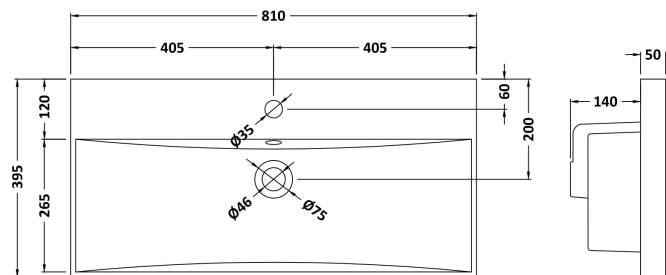

Packaging Dimensions

Height (mm):	520
Width (mm):	820
Depth (mm):	405
Gross Weight (kg):	25

Packaging Data

Box Colour:	Brown Cardboard Box - Printed	
Box Qty:	0	
Label Size:	0 x 0	
Label Colour:	Not Applicable	
Label Qty:	0	

Outer Box Dimensions (If Applicable)

Height (mm):	
Width (mm):	
Depth (mm):	
Gross Weight (kg):	
Barcode:	5056462661070

Product Details

Country of Origin:	China
Fitting Instruction:	No
CE Certification:	
FSC Certified Materials:	Yes
Colour:	Satin Anthracite
Construction Method:	Cam & Wood Dowel
Construction Type:	Rigid
Cabinet Finish:	MFC Painted Gloss
Fascia Finish:	Mdf Painted Gloss
Cabinet Thickness (mm):	16
Fascia Thickness (mm):	18
Drawer Included:	Yes
Drawer Type:	80mm High Metal Softclose
No of Shelves:	0
Hinge Type:	Not Applicable
Hinge Included:	No
Adjustable Legs:	No, Not Required
Fixings Included:	Yes
Handle Style:	Modern
Waste Shroud:	Yes
Handle Included:	Yes, Supplied
Handle Type:	D-Shape

Sales Code: NVM035

Description: 800 Thin Edged Basin 1Th

Product Dimensions

Height (mm):	170
Width (mm):	810
Depth (mm):	395
Nett Weight (kg):	14.5

Packaging Dimensions

Height (mm):	190
Width (mm):	830
Depth (mm):	415
Gross Weight (kg):	15

Packaging Data

Box Colour:	Brown Cardboard Box
Box Qty:	1
Label Size:	100 x 50
Label Colour:	White Label
Label Qty:	2

Outer Box Dimensions (If Applicable)

Height (mm):	
Width (mm):	
Depth (mm):	
Gross Weight (kg):	
Barcode:	5056211853435