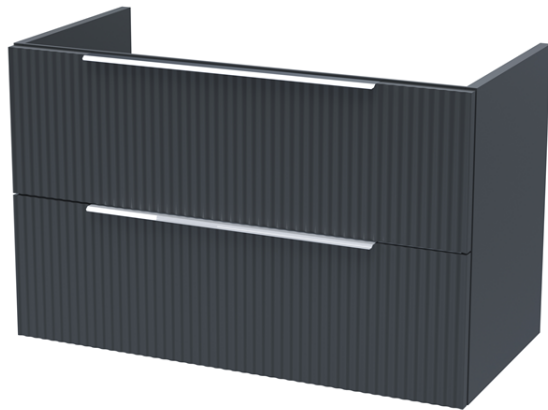

Sales Code: DFF1495D

Description: 800 W/H 2-Drawer Vanity & Basin 3

Packaging Details

Barcode: 5056462678948

Sales Code: FLU1495

Description: 800 W/H 2-Drawer Unit

Product Dimensions

Height (mm):	500
Width (mm):	800
Depth (mm):	383
Nett Weight (kg):	24.5

Packaging Dimensions

Height (mm):	520
Width (mm):	820
Depth (mm):	405
Gross Weight (kg):	25

Packaging Data

Box Colour:	Brown Cardboard Box - Printed	
Box Qty:	0	
Label Size:	0 x 0	
Label Colour:	Not Applicable	
Label Qty:	0	

Outer Box Dimensions (If Applicable)

Height (mm):	
Width (mm):	
Depth (mm):	
Gross Weight (kg):	
Barcode:	5056462661070

Product Details

Country of Origin:	China
Fitting Instruction:	No
CE Certification:	
FSC Certified Materials:	Yes
Colour:	Satin Anthracite
Construction Method:	Cam & Wood Dowel
Construction Type:	Rigid
Cabinet Finish:	MFC Painted Gloss
Fascia Finish:	Mdf Painted Gloss
Cabinet Thickness (mm):	16
Fascia Thickness (mm):	18
Drawer Included:	Yes
Drawer Type:	80mm High Metal Softclose
No of Shelves:	0
Hinge Type:	Not Applicable
Hinge Included:	No
Adjustable Legs:	No, Not Required
Fixings Included:	Yes
Handle Style:	Modern
Waste Shroud:	Yes
Handle Included:	Yes, Supplied
Handle Type:	D-Shape

Sales Code: NVM035

Description: 800 Thin Edged Basin 1Th

Product Dimensions

Height (mm):	170
Width (mm):	810
Depth (mm):	395
Nett Weight (kg):	14.5

Packaging Dimensions

Height (mm):	190
Width (mm):	830
Depth (mm):	415
Gross Weight (kg):	15