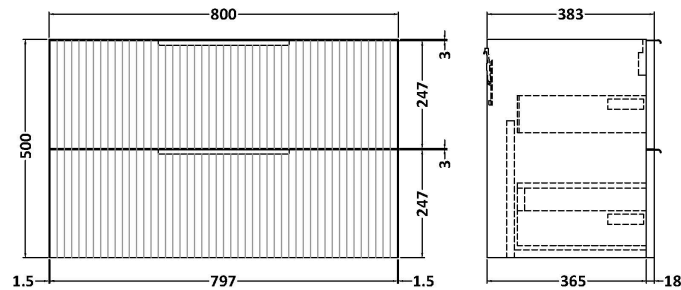

Sales Code: DFF1495D

Description: 800 W/H 2-Drawer Vanity & Basin 3

Packaging Details

Barcode: 5056462678948

Sales Code: FLU1495

Description: 800 W/H 2-Drawer Unit

Product Dimensions

Height (mm):	500
Width (mm):	800
Depth (mm):	383
Nett Weight (kg):	24.5

Packaging Dimensions

Height (mm):	520
Width (mm):	820
Depth (mm):	405
Gross Weight (kg):	25

Packaging Data

Box Colour:	Brown Cardboard Box - Printed	
Box Qty:	0	
Label Size:	0 x 0	
Label Colour:	Not Applicable	
Label Qty:	0	

Sales Code: NVM035

Description: 800 Thin Edged Basin 1Th

Product Dimensions

Height (mm):	170
Width (mm):	810
Depth (mm):	395
Nett Weight (kg):	14.5

Packaging Dimensions

Height (mm):	190
Width (mm):	830
Depth (mm):	415
Gross Weight (kg):	15

Packaging Data

Box Colour:	Brown Cardboard Box
Box Qty:	1
Label Size:	100 x 50
Label Colour:	White Label
Label Qty:	2

Outer Box Dimensions (If Applicable)

Height (mm):	
Width (mm):	
Depth (mm):	
Gross Weight (kg):	
Barcode:	5056211853435