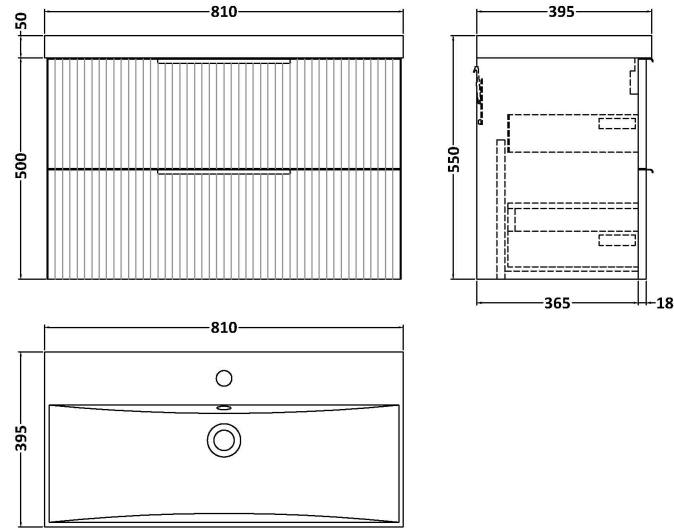

Sales Code: DFF895D

Description: 800 W/H 2-Drawer Vanity & Basin 3

Packaging Details

Barcode: 5056462679013