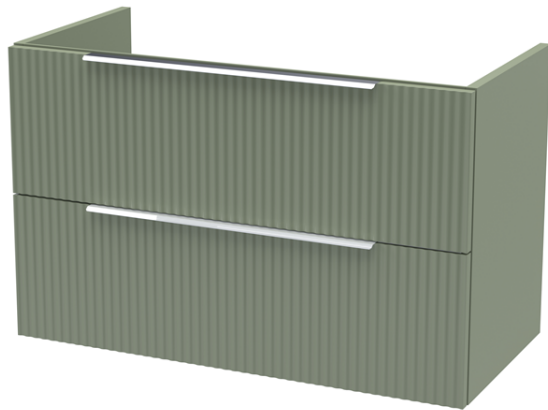

Sales Code: DFF895D

Description: 800 W/H 2-Drawer Vanity & Basin 3

### Packaging Details

Barcode: 5056462679013

Sales Code: FLU895

Description: 800 W/H 2-Drawer Unit

### Product Dimensions

Height (mm):	500
Width (mm):	800
Depth (mm):	383
Nett Weight (kg):	24.5