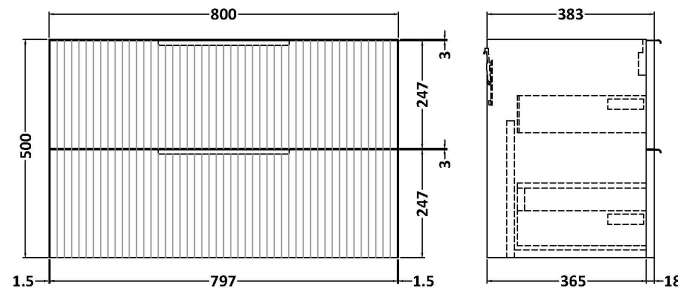

### Product Dimensions

Height (mm):	500
Width (mm):	800
Depth (mm):	383
Nett Weight (kg):	24.5

### Packaging Dimensions

Height (mm):	520
Width (mm):	820
Depth (mm):	405
Gross Weight (kg):	25

### Product Dimensions

Height (mm):	170
Width (mm):	810
Depth (mm):	395
Nett Weight (kg):	14.5

### Packaging Dimensions

Height (mm):	190
Width (mm):	830
Depth (mm):	415
Gross Weight (kg):	15