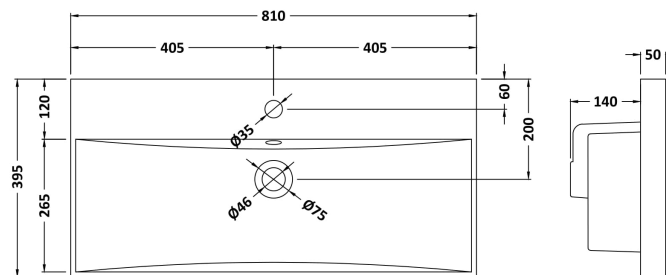

### Product Dimensions

Height (mm):	500
Width (mm):	800
Depth (mm):	383
Nett Weight (kg):	24.5

### Packaging Dimensions

Height (mm):	520
Width (mm):	820
Depth (mm):	405
Gross Weight (kg):	25

### Outer Box Dimensions (If Applicable)

Height (mm):	
Width (mm):	
Depth (mm):	
Gross Weight (kg):	
Barcode:	5056462654812

### Product Dimensions

Height (mm):	170
Width (mm):	810
Depth (mm):	395
Nett Weight (kg):	14.5