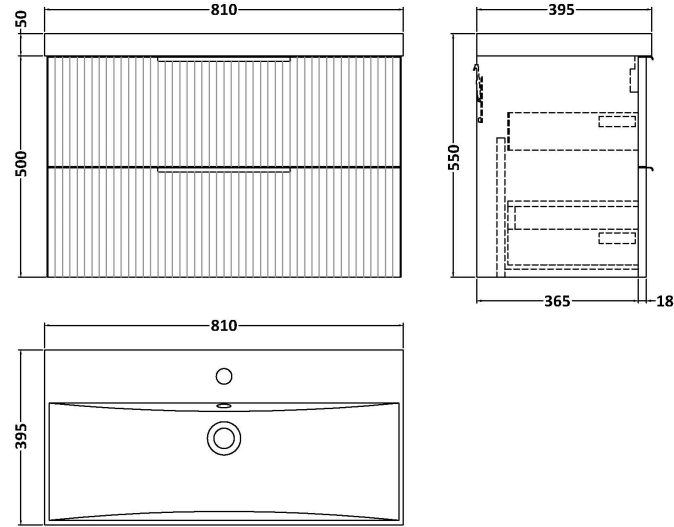

Sales Code: DFF295D

Description: 800 W/H 2-Drawer Vanity & Basin 3

Packaging Details

Barcode: 5056462678801

Sales Code: FLU295

Description: 800 W/H 2-Drawer Unit

Product Dimensions

Height (mm):	500
Width (mm):	800
Depth (mm):	383
Nett Weight (kg):	24.5

Packaging Dimensions

Height (mm):	520
Width (mm):	820
Depth (mm):	405
Gross Weight (kg):	25

Packaging Data

Box Colour:	Brown Cardboard Box - Printed
Box Qty:	0
Label Size:	0 x 0
Label Colour:	Not Applicable
Label Qty:	0

Outer Box Dimensions (If Applicable)

Height (mm):	
Width (mm):	
Depth (mm):	
Gross Weight (kg):	
Barcode:	5056462654799

Product Details

Country of Origin:	China
Fitting Instruction:	No
CE Certification:	
FSC Certified Materials:	Yes
Colour:	Satin Grey
Construction Method:	Cam & Wood Dowel
Construction Type:	Rigid
Cabinet Finish:	MFC Painted Gloss
Fascia Finish:	Mdf Painted Gloss
Cabinet Thickness (mm):	16
Fascia Thickness (mm):	18
Drawer Included:	Yes
Drawer Type:	80mm High Metal Softclose
No of Shelves:	0
Hinge Type:	Not Applicable
Hinge Included:	No
Adjustable Legs:	No, Not Required
Fixings Included:	Yes
Handle Style:	Modern
Waste Shroud:	Yes
Handle Included:	Yes, Supplied
Handle Type:	D-Shape

Sales Code: NVM035

Description: 800 Thin Edged Basin 1Th

Product Dimensions

Height (mm):	170
Width (mm):	810
Depth (mm):	395
Nett Weight (kg):	14.5

Packaging Dimensions

Height (mm):	190
Width (mm):	830
Depth (mm):	415
Gross Weight (kg):	15