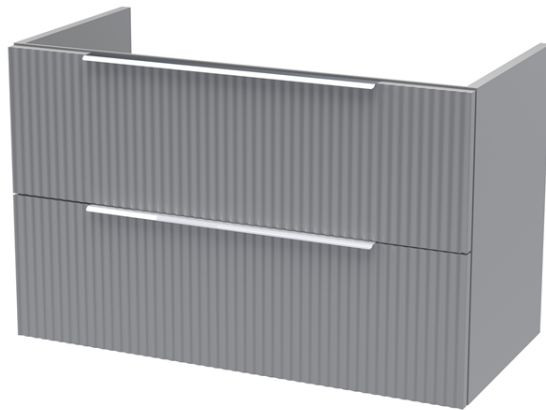

Sales Code: DFF295D

Description: 800 W/H 2-Drawer Vanity & Basin 3

Packaging Details

Barcode: 5056462678801

Sales Code: FLU295

Description: 800 W/H 2-Drawer Unit

Product Dimensions

Height (mm):	500
Width (mm):	800
Depth (mm):	383
Nett Weight (kg):	24.5

Packaging Dimensions

Height (mm):	520
Width (mm):	820
Depth (mm):	405
Gross Weight (kg):	25

Packaging Data

Box Colour:	Brown Cardboard Box - Printed
Box Qty:	0
Label Size:	0 x 0
Label Colour:	Not Applicable
Label Qty:	0

Outer Box Dimensions (If Applicable)

Height (mm):	
Width (mm):	
Depth (mm):	
Gross Weight (kg):	
Barcode:	5056462654799

Product Details

Country of Origin:	China
Fitting Instruction:	No
CE Certification:	
FSC Certified Materials:	Yes
Colour:	Satin Grey
Construction Method:	Cam & Wood Dowel
Construction Type:	Rigid
Cabinet Finish:	MFC Painted Gloss
Fascia Finish:	Mdf Painted Gloss
Cabinet Thickness (mm):	16
Fascia Thickness (mm):	18
Drawer Included:	Yes
Drawer Type:	80mm High Metal Softclose
No of Shelves:	0
Hinge Type:	Not Applicable
Hinge Included:	No
Adjustable Legs:	No, Not Required
Fixings Included:	Yes
Handle Style:	Modern
Waste Shroud:	Yes
Handle Included:	Yes, Supplied
Handle Type:	D-Shape

Sales Code: NVM035

Description: 800 Thin Edged Basin 1Th

Product Dimensions

Height (mm):	170
Width (mm):	810
Depth (mm):	395
Nett Weight (kg):	14.5

Packaging Dimensions

Height (mm):	190
Width (mm):	830
Depth (mm):	415
Gross Weight (kg):	15