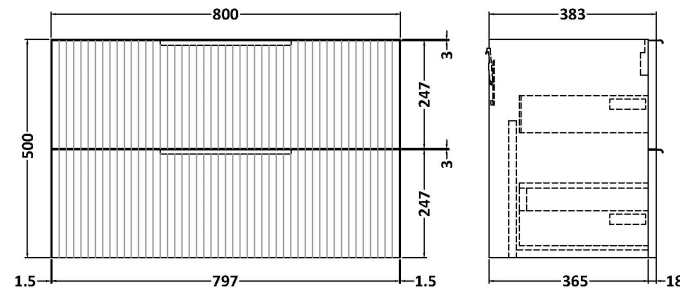

Sales Code: DFF295D

Description: 800 W/H 2-Drawer Vanity & Basin 3

Packaging Details

Barcode: 5056462678801

Sales Code: FLU295

Description: 800 W/H 2-Drawer Unit

Product Dimensions

Height (mm):	500
Width (mm):	800
Depth (mm):	383
Nett Weight (kg):	24.5

Packaging Dimensions

Height (mm):	520
Width (mm):	820
Depth (mm):	405
Gross Weight (kg):	25

Packaging Data

Box Colour:	Brown Cardboard Box - Printed
Box Qty:	0
Label Size:	0 x 0
Label Colour:	Not Applicable
Label Qty:	0

Sales Code: NVM035

Description: 800 Thin Edged Basin 1Th

Product Dimensions

Height (mm):	170
Width (mm):	810
Depth (mm):	395
Nett Weight (kg):	14.5

Packaging Dimensions

Height (mm):	190
Width (mm):	830
Depth (mm):	415
Gross Weight (kg):	15

Packaging Data

Box Colour:	Brown Cardboard Box
Box Qty:	1
Label Size:	100 x 50
Label Colour:	White Label
Label Qty:	2

Outer Box Dimensions (If Applicable)

Height (mm):	
Width (mm):	
Depth (mm):	
Gross Weight (kg):	
Barcode:	5056211853435