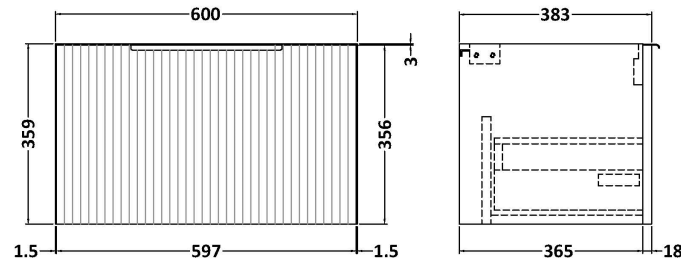

Sales Code: DFF1494F

Description: 1200 W/H 2-Drawer Vanity & Double Basin

Packaging Details

Barcode: 5056462679150

Sales Code: FLU1494

Description: 600 W/H Single Drawer Unit

Product Dimensions

Height (mm):	359
Width (mm):	600
Depth (mm):	383
Nett Weight (kg):	13

Packaging Dimensions

Height (mm):	380
Width (mm):	620
Depth (mm):	405
Gross Weight (kg):	13.5

Packaging Data

Box Colour:	Brown Cardboard Box - Printed
Box Qty:	0
Label Size:	0 x 0
Label Colour:	Not Applicable
Label Qty:	0

Sales Code: CBM424

Description: Double Ceramic Basin 1208X392

Product Dimensions

Height (mm):	390
Width (mm):	1205
Depth (mm):	175
Nett Weight (kg):	27

Packaging Dimensions

Height (mm):	205
Width (mm):	1270
Depth (mm):	510
Gross Weight (kg):	27

Packaging Data

Box Colour:	Brown Cardboard Box - Printed
Box Qty:	1
Label Size:	100 x 50
Label Colour:	White Label
Label Qty:	2

Outer Box Dimensions (If Applicable)

Height (mm):	
Width (mm):	
Depth (mm):	
Gross Weight (kg):	
Barcode:	5056211875826