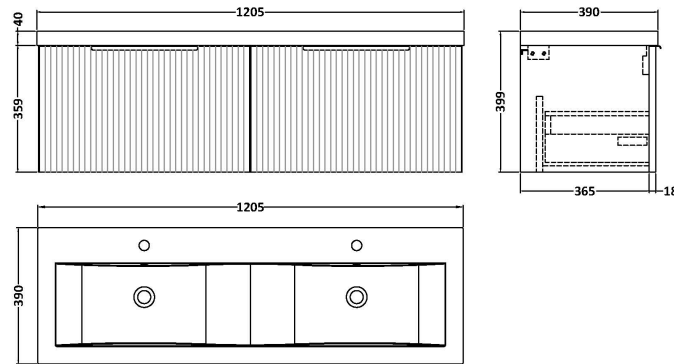

Sales Code: DFF1494F

Description: 1200 W/H 2-Drawer Vanity & Double Basin

Packaging Details

Barcode: 5056462679150

Sales Code: FLU1494

Description: 600 W/H Single Drawer Unit

Product Dimensions

Height (mm):	359
Width (mm):	600
Depth (mm):	383
Nett Weight (kg):	13

Packaging Dimensions

Height (mm):	380
Width (mm):	620
Depth (mm):	405
Gross Weight (kg):	13.5

Packaging Data

Box Colour:	Brown Cardboard Box - Printed
Box Qty:	0
Label Size:	0 x 0
Label Colour:	Not Applicable
Label Qty:	0

Outer Box Dimensions (If Applicable)

Height (mm):	
Width (mm):	
Depth (mm):	
Gross Weight (kg):	
Barcode:	5056462661049

Product Details

Country of Origin:	China
Fitting Instruction:	No
CE Certification:	
FSC Certified Materials:	Yes
Colour:	Satin Anthracite
Construction Method:	Cam & Wood Dowel
Construction Type:	Rigid
Cabinet Finish:	MFC Painted Gloss
Fascia Finish:	Mdf Painted Gloss
Cabinet Thickness (mm):	16
Fascia Thickness (mm):	18
Drawer Included:	Yes
Drawer Type:	80mm High Metal S/C Inc Galler
No of Shelves:	0
Hinge Type:	Not Applicable
Hinge Included:	No
Adjustable Legs:	No, Not Required
Fixings Included:	Yes
Handle Style:	Modern
Waste Shroud:	Yes
Handle Included:	Yes, Supplied
Handle Type:	D-Shape

Sales Code: CBM424

Description: Double Ceramic Basin 1208X392

Product Dimensions

Height (mm):	390
Width (mm):	1205
Depth (mm):	175
Nett Weight (kg):	27

Packaging Dimensions

Height (mm):	205
Width (mm):	1270
Depth (mm):	510
Gross Weight (kg):	27