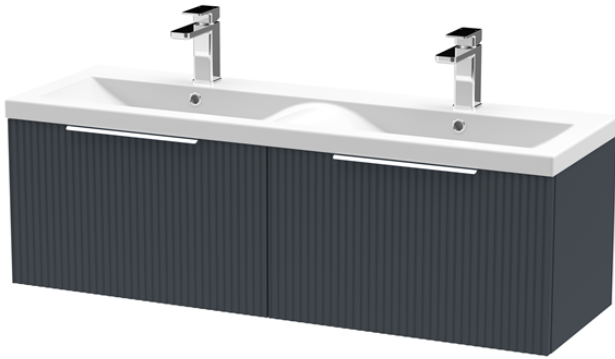

Sales Code: DFF1494F

Description: 1200 W/H 2-Drawer Vanity & Double Basin

Packaging Details

Barcode: 5056462679150

Sales Code: FLU1494

Description: 600 W/H Single Drawer Unit

Product Dimensions

Height (mm):	359
Width (mm):	600
Depth (mm):	383
Nett Weight (kg):	13

Outer Box Dimensions (If Applicable)

Height (mm):	
Width (mm):	
Depth (mm):	
Gross Weight (kg):	
Barcode:	5056462661049

Product Details

Country of Origin:	China
Fitting Instruction:	No
CE Certification:	
FSC Certified Materials:	Yes
Colour:	Satin Anthracite
Construction Method:	Cam & Wood Dowel
Construction Type:	Rigid
Cabinet Finish:	MFC Painted Gloss
Fascia Finish:	Mdf Painted Gloss
Cabinet Thickness (mm):	16
Fascia Thickness (mm):	18
Drawer Included:	Yes
Drawer Type:	80mm High Metal S/C Inc Galler
No of Shelves:	0
Hinge Type:	Not Applicable
Hinge Included:	No
Adjustable Legs:	No, Not Required
Fixings Included:	Yes
Handle Style:	Modern
Waste Shroud:	Yes
Handle Included:	Yes, Supplied
Handle Type:	D-Shape

Sales Code: CBM424

Description: Double Ceramic Basin 1208X392

Product Dimensions

Height (mm):	390
Width (mm):	1205
Depth (mm):	175
Nett Weight (kg):	27

Packaging Dimensions

Height (mm):	205
Width (mm):	1270
Depth (mm):	510
Gross Weight (kg):	27