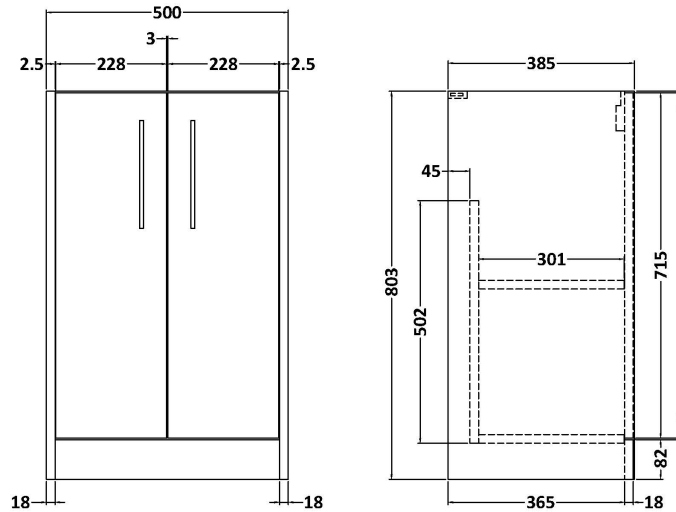

Sales Code: JNU1801A

Description: 500 Fs 2-Door Vanity & Basin 1

Packaging Details

Barcode: 5056462670966

Sales Code: NPF1801

Description: 500 F/S 2-Door Unit (385 Deep)

Product Dimensions

Height (mm):	803
Width (mm):	500
Depth (mm):	385
Nett Weight (kg):	17.5

Packaging Dimensions

Height (mm):	835
Width (mm):	520
Depth (mm):	395
Gross Weight (kg):	18

Packaging Data

Box Colour:	Brown Cardboard Box
Box Qty:	1
Label Size:	50 x 100
Label Colour:	White Label
Label Qty:	2

Outer Box Dimensions (If Applicable)

Height (mm):	
Width (mm):	
Depth (mm):	
Gross Weight (kg):	
Barcode:	5056462656922

Product Details

Country of Origin:	United Kingdom
Fitting Instruction:	No
CE Certification:	
FSC Certified Materials:	Yes
Colour:	Halifax Oak
Construction Method:	Cam & Wood Dowel
Construction Type:	Rigid
Cabinet Finish:	MFC Textured Woodgrain
Fascia Finish:	MFC Textured Woodgrain
Cabinet Thickness (mm):	18
Fascia Thickness (mm):	18
Drawer Included:	No
Drawer Type:	Not Applicable
No of Shelves:	1
Hinge Type:	95 Degree Clip-On Soft Close
Hinge Included:	Yes, Supplied
Adjustable Legs:	No, Not Required
Fixings Included:	Yes
Handle Style:	Modern
Waste Shroud:	Not Applicable
Handle Included:	Yes, Supplied
Handle Type:	D-Shape

Sales Code: NVM012

Description: 500 Mid-Edged Basin 1 Th

Product Dimensions

Height (mm):	180
Width (mm):	510
Depth (mm):	390
Nett Weight (kg):	10.54

Packaging Dimensions

Height (mm):	210
Width (mm):	410
Depth (mm):	530
Gross Weight (kg):	10.54