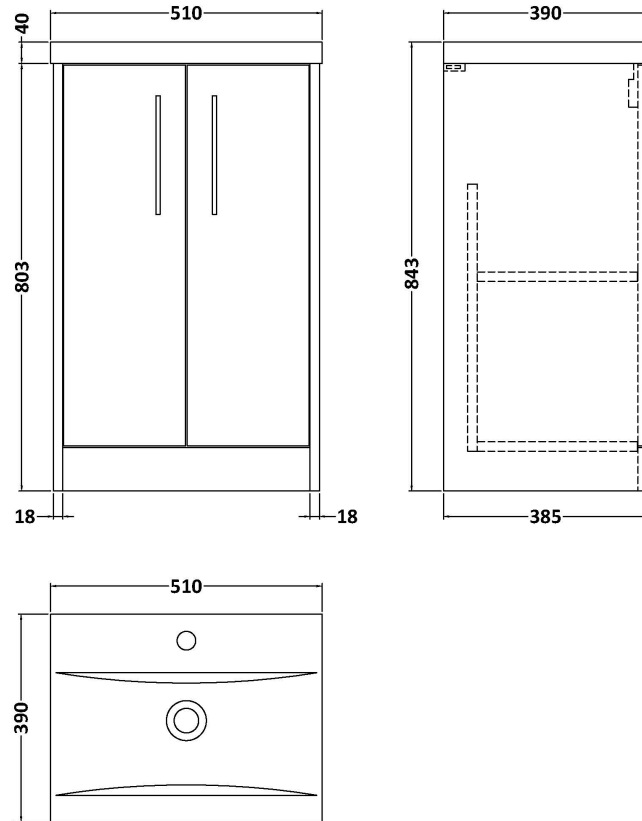

Sales Code: JNU1801A

Description: 500 Fs 2-Door Vanity & Basin 1

Packaging Details

Barcode: 5056462670966

Sales Code: NPF1801

Description: 500 F/S 2-Door Unit (385 Deep)

Product Dimensions

Height (mm):	803
Width (mm):	500
Depth (mm):	385
Nett Weight (kg):	17.5

Packaging Dimensions

Height (mm):	835
Width (mm):	520
Depth (mm):	395
Gross Weight (kg):	18

Packaging Data

Box Colour:	Brown Cardboard Box
Box Qty:	1
Label Size:	50 x 100
Label Colour:	White Label
Label Qty:	2

Outer Box Dimensions (If Applicable)

Height (mm):	
Width (mm):	
Depth (mm):	
Gross Weight (kg):	
Barcode:	5056462656922

Product Details

Country of Origin:	United Kingdom
Fitting Instruction:	No
CE Certification:	
FSC Certified Materials:	Yes
Colour:	Halifax Oak
Construction Method:	Cam & Wood Dowel
Construction Type:	Rigid
Cabinet Finish:	MFC Textured Woodgrain
Fascia Finish:	MFC Textured Woodgrain
Cabinet Thickness (mm):	18
Fascia Thickness (mm):	18
Drawer Included:	No
Drawer Type:	Not Applicable
No of Shelves:	1
Hinge Type:	95 Degree Clip-On Soft Close
Hinge Included:	Yes, Supplied
Adjustable Legs:	No, Not Required
Fixings Included:	Yes
Handle Style:	Modern
Waste Shroud:	Not Applicable
Handle Included:	Yes, Supplied
Handle Type:	D-Shape

Sales Code: NVM012

Description: 500 Mid-Edged Basin 1 Th

Product Dimensions

Height (mm):	180
Width (mm):	510
Depth (mm):	390
Nett Weight (kg):	10.54

Packaging Dimensions

Height (mm):	210
Width (mm):	410
Depth (mm):	530
Gross Weight (kg):	10.54