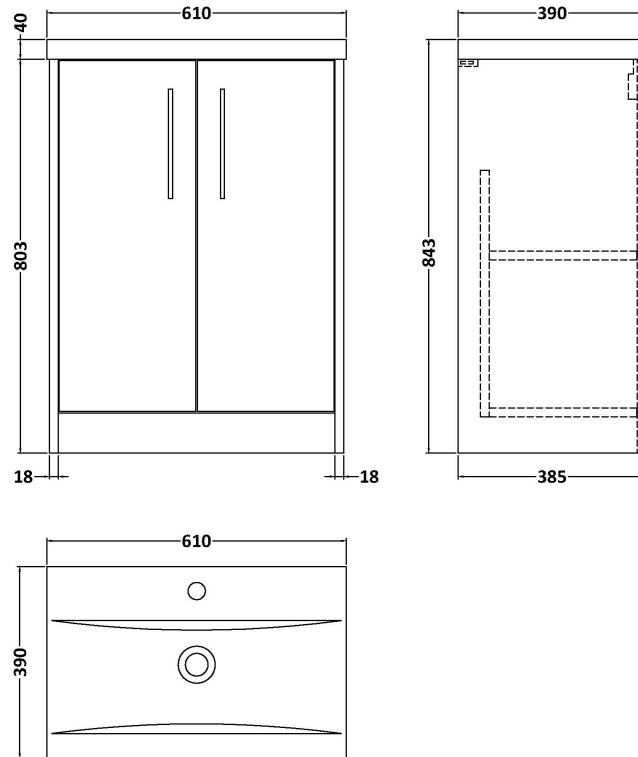

Sales Code: JNU1803A

Description: 600 Fs 2-Door Vanity & Basin 1

Packaging Details

Barcode: 5056462671116

Sales Code: NPF1803

Description: 600 F/S 2-Door Unit (385 Deep)

Product Dimensions

Height (mm):	803
Width (mm):	600
Depth (mm):	385
Nett Weight (kg):	19

Packaging Dimensions

Height (mm):	835
Width (mm):	620
Depth (mm):	395
Gross Weight (kg):	19.5

Packaging Data

Box Colour:	Brown Cardboard Box
Box Qty:	1
Label Size:	50 x 100
Label Colour:	White Label
Label Qty:	2

Sales Code: NVM013

Description: 600 Mid-Edged Basin 1 Th

Product Dimensions	
Height (mm):	180
Width (mm):	610
Depth (mm):	390
Nett Weight (kg):	11
Packaging Dimensions	
Height (mm):	200
Width (mm):	410
Depth (mm):	630
Gross Weight (kg):	11
Packaging Data	
Box Colour:	Brown Cardboard Box - Printed
Box Qty:	1
Label Size:	100 x 50
Label Colour:	White Label
Label Qty:	2
Outer Box Dimensions (If Applicable)	
Height (mm):	
Width (mm):	
Depth (mm):	
Gross Weight (kg):	
Barcode:	5055369043415
Product Details	
Country of Origin:	China
Fitting Instruction:	No
Certification:	CE: No WRAS: N/A WRAS No: N/A
Product Material:	Vitreous China
Fixing Supplied:	No
Pans/Bidets: Trap Style: Not Applicable Includes Seat: Not Applicable	
Seats: Seat Type: Not Applicable Material: Not Applicable	
Function: Not Applicable Hinge Type: Not Applicable	
Hinge Material: Not Applicable	
Cisterns: Operating Type: Not Applicable Fittings: Not Applicable	
Lever Type: Not Applicable	
Basins: Tap Hole: One Taphole Chain Stay Hole: No	
Template: Not Required Waste Type Req: Slotted	
Overflow Inc: Yes Overflow Cover: Yes	
Inner Bowl Depth (mm): 125mm	