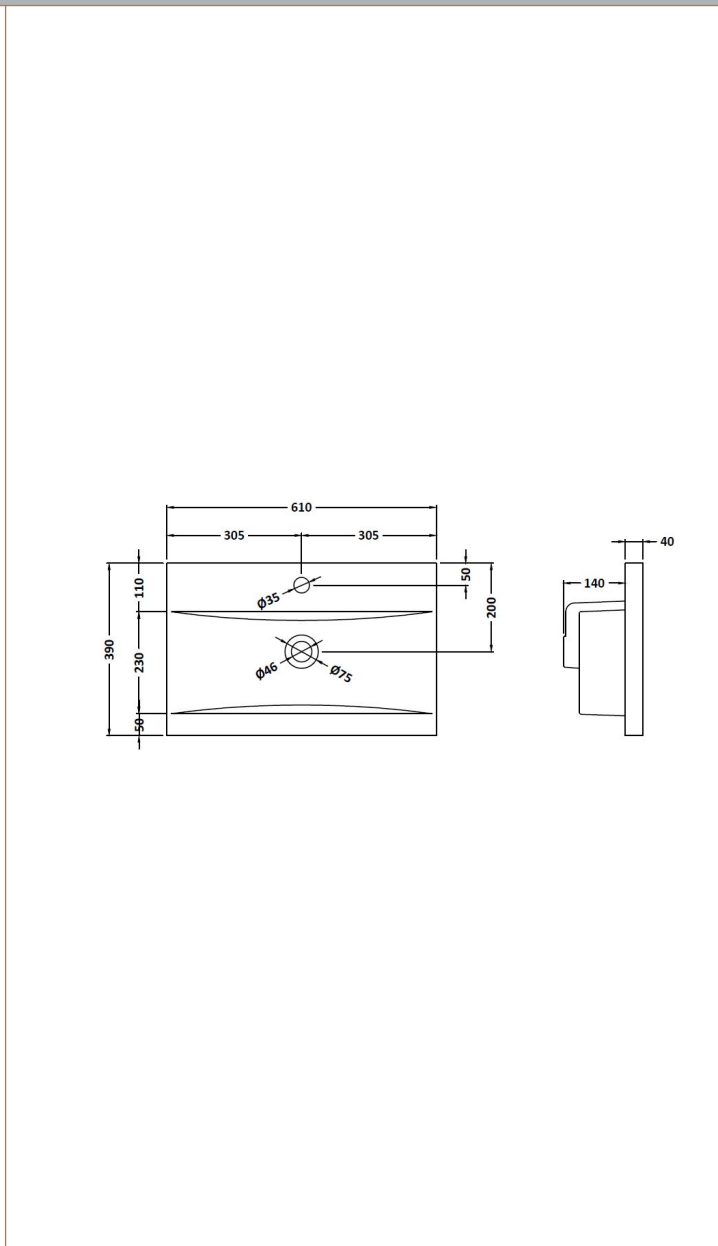

Packaging Dimensions

Height (mm):	835
Width (mm):	620
Depth (mm):	395
Gross Weight (kg):	19.5

Packaging Data

Box Colour:	Brown Cardboard Box
Box Qty:	1
Label Size:	50 x 100
Label Colour:	White Label
Label Qty:	2

Sales Code: NVM013

Description: 600 Mid-Edged Basin 1 Th

Product Dimensions	
Height (mm):	180
Width (mm):	610
Depth (mm):	390
Nett Weight (kg):	11
Packaging Dimensions	
Height (mm):	200
Width (mm):	410
Depth (mm):	630
Gross Weight (kg):	11
Packaging Data	
Box Colour:	Brown Cardboard Box - Printed
Box Qty:	1
Label Size:	100 x 50
Label Colour:	White Label
Label Qty:	2
Outer Box Dimensions (If Applicable)	
Height (mm):	
Width (mm):	
Depth (mm):	
Gross Weight (kg):	
Barcode:	5055369043415
Product Details	
Country of Origin:	China
Fitting Instruction:	No
Certification:	CE: No WRAS: N/A WRAS No: N/A
Product Material:	Vitreous China
Fixing Supplied:	No
Pans/Bidets: Trap Style: Not Applicable Includes Seat: Not Applicable	
Seats: Seat Type: Not Applicable Material: Not Applicable	
Function: Not Applicable Hinge Type: Not Applicable	
Hinge Material: Not Applicable	
Cisterns: Operating Type: Not Applicable Fittings: Not Applicable	
Lever Type: Not Applicable	
Basins: Tap Hole: One Taphole Chain Stay Hole: No	
Template: Not Required Waste Type Req: Slotted	
Overflow Inc: Yes Overflow Cover: Yes	
Inner Bowl Depth (mm): 125mm	