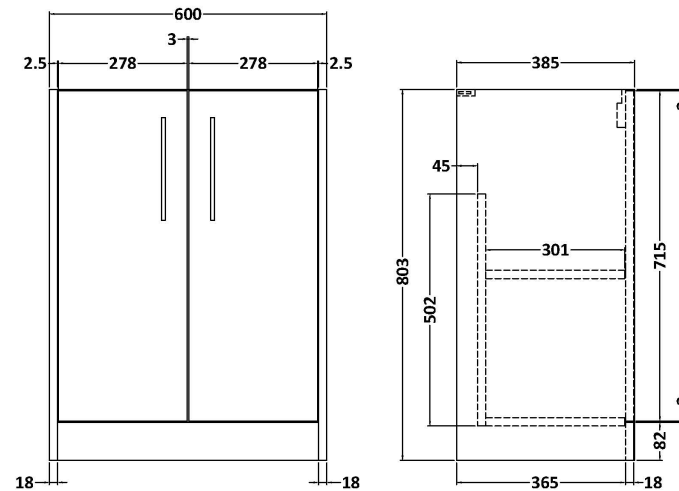

Sales Code: JNU1803A

Description: 600 Fs 2-Door Vanity & Basin 1

Packaging Details

Barcode: 5056462671116

Sales Code: NPF1803

Description: 600 F/S 2-Door Unit (385 Deep)

Product Dimensions

Height (mm):	803
Width (mm):	600
Depth (mm):	385
Nett Weight (kg):	19

Packaging Dimensions

Height (mm):	835
Width (mm):	620
Depth (mm):	395
Gross Weight (kg):	19.5

Packaging Data

Box Colour:	Brown Cardboard Box
Box Qty:	1
Label Size:	50 x 100
Label Colour:	White Label
Label Qty:	2

Sales Code: NVM013

Description: 600 Mid-Edged Basin 1 Th

Product Dimensions	
Height (mm):	180
Width (mm):	610
Depth (mm):	390
Nett Weight (kg):	11
Packaging Dimensions	
Height (mm):	200
Width (mm):	410
Depth (mm):	630
Gross Weight (kg):	11
Packaging Data	
Box Colour:	Brown Cardboard Box - Printed
Box Qty:	1
Label Size:	100 x 50
Label Colour:	White Label
Label Qty:	2
Outer Box Dimensions (If Applicable)	
Height (mm):	
Width (mm):	
Depth (mm):	
Gross Weight (kg):	
Barcode:	5055369043415
Product Details	
Country of Origin:	China
Fitting Instruction:	No
Certification:	CE: No WRAS: N/A WRAS No: N/A
Product Material:	Vitreous China
Fixing Supplied:	No
Pans/Bidets: Trap Style: Not Applicable Includes Seat: Not Applicable	
Seats: Seat Type: Not Applicable Material: Not Applicable	
Function: Not Applicable Hinge Type: Not Applicable	
Hinge Material: Not Applicable	
Cisterns: Operating Type: Not Applicable Fittings: Not Applicable	
Lever Type: Not Applicable	
Basins: Tap Hole: One Taphole Chain Stay Hole: No	
Template: Not Required Waste Type Req: Slotted	
Overflow Inc: Yes Overflow Cover: Yes	
Inner Bowl Depth (mm): 125mm	