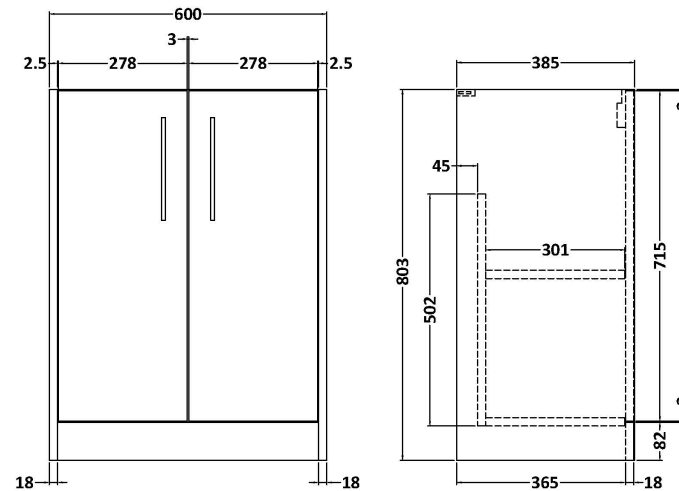

Sales Code: JNU2303A

Description: 600 Fs 2-Door Vanity & Basin 1

Packaging Details

Barcode: 5056462671055

Sales Code: NPF2303

Description: 600 F/S 2-Door Unit (385 Deep)

Product Dimensions

Height (mm):	803
Width (mm):	600
Depth (mm):	385
Nett Weight (kg):	19

Packaging Dimensions

Height (mm):	835
Width (mm):	620
Depth (mm):	395
Gross Weight (kg):	19.5

Packaging Data

Box Colour:	Brown Cardboard Box
Box Qty:	1
Label Size:	50 x 100
Label Colour:	White Label
Label Qty:	2

Outer Box Dimensions (If Applicable)

Height (mm):	
Width (mm):	
Depth (mm):	
Gross Weight (kg):	
Barcode:	5056462656953

Product Details

Country of Origin:	United Kingdom
Fitting Instruction:	No
CE Certification:	
FSC Certified Materials:	Yes
Colour:	Monument Grey
Construction Method:	Cam & Wood Dowel
Construction Type:	Rigid
Cabinet Finish:	MFC Smooth Matt
Fascia Finish:	MFC Smooth Matt
Cabinet Thickness (mm):	18
Fascia Thickness (mm):	18
Drawer Included:	No
Drawer Type:	Not Applicable
No of Shelves:	1
Hinge Type:	95 Degree Clip-On Soft Close
Hinge Included:	Yes, Supplied
Adjustable Legs:	No, Not Required
Fixings Included:	Yes
Handle Style:	Modern
Waste Shroud:	Not Applicable
Handle Included:	Yes, Supplied
Handle Type:	D-Shape

Sales Code: NVM013

Description: 600 Mid-Edged Basin 1 Th

Product Dimensions

Height (mm):	180
Width (mm):	610
Depth (mm):	390
Nett Weight (kg):	11

Packaging Dimensions

Height (mm):	200
Width (mm):	410
Depth (mm):	630
Gross Weight (kg):	11