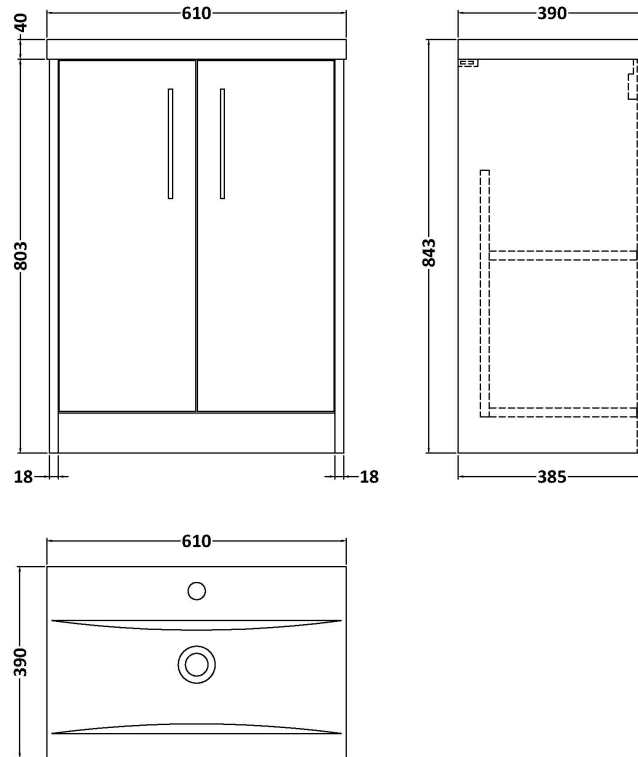

Sales Code: JNU2303A

Description: 600 Fs 2-Door Vanity & Basin 1

Packaging Details

Barcode: 5056462671055

Sales Code: NPF2303

Description: 600 F/S 2-Door Unit (385 Deep)

Product Dimensions

Height (mm):	803
Width (mm):	600
Depth (mm):	385
Nett Weight (kg):	19

Packaging Dimensions

Height (mm):	835
Width (mm):	620
Depth (mm):	395
Gross Weight (kg):	19.5

Packaging Data

Box Colour:	Brown Cardboard Box
Box Qty:	1
Label Size:	50 x 100
Label Colour:	White Label
Label Qty:	2

Outer Box Dimensions (If Applicable)

Height (mm):	
Width (mm):	
Depth (mm):	
Gross Weight (kg):	
Barcode:	5056462656953

Product Details

Country of Origin:	United Kingdom
Fitting Instruction:	No
CE Certification:	
FSC Certified Materials:	Yes
Colour:	Monument Grey
Construction Method:	Cam & Wood Dowel
Construction Type:	Rigid
Cabinet Finish:	MFC Smooth Matt
Fascia Finish:	MFC Smooth Matt
Cabinet Thickness (mm):	18
Fascia Thickness (mm):	18
Drawer Included:	No
Drawer Type:	Not Applicable
No of Shelves:	1
Hinge Type:	95 Degree Clip-On Soft Close
Hinge Included:	Yes, Supplied
Adjustable Legs:	No, Not Required
Fixings Included:	Yes
Handle Style:	Modern
Waste Shroud:	Not Applicable
Handle Included:	Yes, Supplied
Handle Type:	D-Shape

Sales Code: NVM013

Description: 600 Mid-Edged Basin 1 Th

Product Dimensions

Height (mm):	180
Width (mm):	610
Depth (mm):	390
Nett Weight (kg):	11

Packaging Dimensions

Height (mm):	200
Width (mm):	410
Depth (mm):	630
Gross Weight (kg):	11