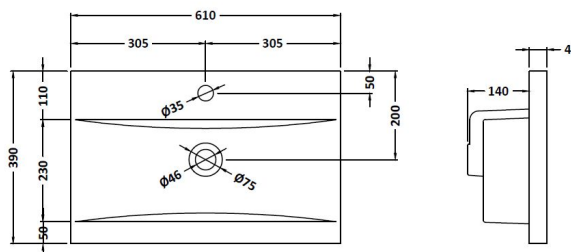

Packaging Dimensions

Height (mm):	835
Width (mm):	620
Depth (mm):	395
Gross Weight (kg):	19.5

Packaging Data

Box Colour:	Brown Cardboard Box
Box Qty:	1
Label Size:	50 x 100
Label Colour:	White Label
Label Qty:	2

Outer Box Dimensions (If Applicable)

Height (mm):	
Width (mm):	
Depth (mm):	
Gross Weight (kg):	
Barcode:	5056462656953

Product Details

Country of Origin:	United Kingdom
Fitting Instruction:	No
CE Certification:	
FSC Certified Materials:	Yes
Colour:	Monument Grey
Construction Method:	Cam & Wood Dowel
Construction Type:	Rigid
Cabinet Finish:	MFC Smooth Matt
Fascia Finish:	MFC Smooth Matt
Cabinet Thickness (mm):	18
Fascia Thickness (mm):	18
Drawer Included:	No
Drawer Type:	Not Applicable
No of Shelves:	1
Hinge Type:	95 Degree Clip-On Soft Close
Hinge Included:	Yes, Supplied
Adjustable Legs:	No, Not Required
Fixings Included:	Yes
Handle Style:	Modern
Waste Shroud:	Not Applicable
Handle Included:	Yes, Supplied
Handle Type:	D-Shape

Sales Code: NVM013

Description: 600 Mid-Edged Basin 1 Th

Product Dimensions

Height (mm):	180
Width (mm):	610
Depth (mm):	390
Nett Weight (kg):	11

Packaging Dimensions

Height (mm):	200
Width (mm):	410
Depth (mm):	630
Gross Weight (kg):	11

Packaging Data

Box Colour:	Brown Cardboard Box - Printed
Box Qty:	1
Label Size:	100 x 50
Label Colour:	White Label
Label Qty:	2

Outer Box Dimensions (If Applicable)

Height (mm):	
Width (mm):	
Depth (mm):	
Gross Weight (kg):	
Barcode:	5055369043415