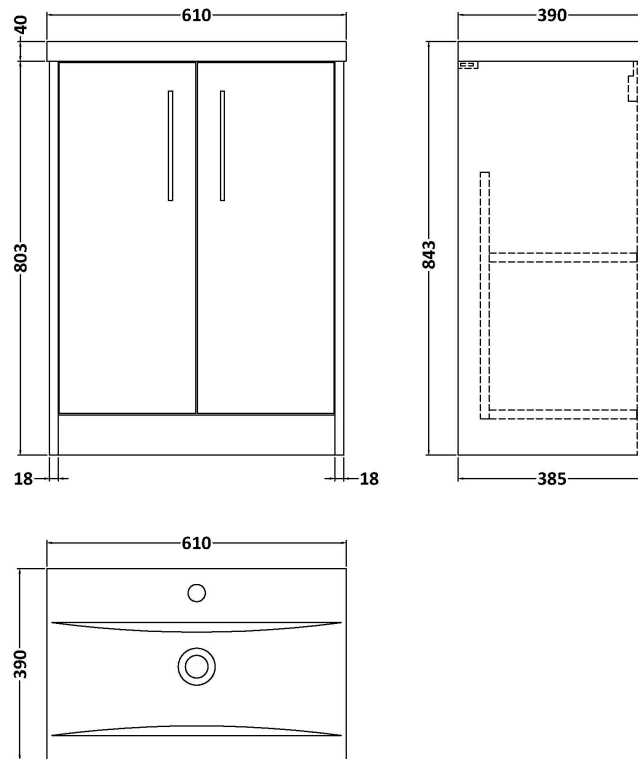

Sales Code: JNU2203A

Description: 600 Fs 2-Door Vanity & Basin 1

Packaging Details

Barcode: 5056462671024

Sales Code: NPF2203

Description: 600 F/S 2-Door Unit (385 Deep)

Product Dimensions

Height (mm):	803
Width (mm):	600
Depth (mm):	385
Nett Weight (kg):	19

Packaging Dimensions

Height (mm):	835
Width (mm):	620
Depth (mm):	395
Gross Weight (kg):	19.5

Packaging Data

Box Colour:	Brown Cardboard Box
Box Qty:	1
Label Size:	50 x 100
Label Colour:	White Label
Label Qty:	2

Outer Box Dimensions (If Applicable)

Height (mm):	
Width (mm):	
Depth (mm):	
Gross Weight (kg):	
Barcode:	5056462656946

Product Details

Country of Origin:	United Kingdom
Fitting Instruction:	No
CE Certification:	
FSC Certified Materials:	Yes
Colour:	Graphite Grey Woodgrain
Construction Method:	Cam & Wood Dowel
Construction Type:	Rigid
Cabinet Finish:	MFC Textured Woodgrain
Fascia Finish:	MFC Textured Woodgrain
Cabinet Thickness (mm):	18
Fascia Thickness (mm):	18
Drawer Included:	No
Drawer Type:	Not Applicable
No of Shelves:	1
Hinge Type:	95 Degree Clip-On Soft Close
Hinge Included:	Yes, Supplied
Adjustable Legs:	No, Not Required
Fixings Included:	Yes
Handle Style:	Modern
Waste Shroud:	Not Applicable
Handle Included:	Yes, Supplied
Handle Type:	D-Shape

Sales Code: NVM013

Description: 600 Mid-Edged Basin 1 Th

Product Dimensions

Height (mm):	180
Width (mm):	610
Depth (mm):	390
Nett Weight (kg):	11

Packaging Dimensions

Height (mm):	200
Width (mm):	410
Depth (mm):	630
Gross Weight (kg):	11