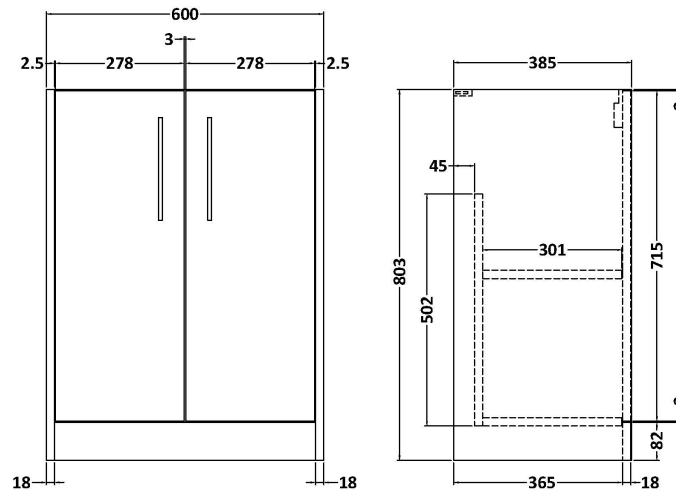

Sales Code: JNU2203A

Description: 600 Fs 2-Door Vanity & Basin 1

Packaging Details

Barcode: 5056462671024

Sales Code: NPF2203

Description: 600 F/S 2-Door Unit (385 Deep)

Product Dimensions

Height (mm):	803
Width (mm):	600
Depth (mm):	385
Nett Weight (kg):	19

Packaging Dimensions

Height (mm):	835
Width (mm):	620
Depth (mm):	395
Gross Weight (kg):	19.5

Packaging Data

Box Colour:	Brown Cardboard Box
Box Qty:	1
Label Size:	50 x 100
Label Colour:	White Label
Label Qty:	2

Outer Box Dimensions (If Applicable)

Height (mm):	
Width (mm):	
Depth (mm):	
Gross Weight (kg):	
Barcode:	5056462656946

Product Details

Country of Origin:	United Kingdom
Fitting Instruction:	No
CE Certification:	
FSC Certified Materials:	Yes
Colour:	Graphite Grey Woodgrain
Construction Method:	Cam & Wood Dowel
Construction Type:	Rigid
Cabinet Finish:	MFC Textured Woodgrain
Fascia Finish:	MFC Textured Woodgrain
Cabinet Thickness (mm):	18
Fascia Thickness (mm):	18
Drawer Included:	No
Drawer Type:	Not Applicable
No of Shelves:	1
Hinge Type:	95 Degree Clip-On Soft Close
Hinge Included:	Yes, Supplied
Adjustable Legs:	No, Not Required
Fixings Included:	Yes
Handle Style:	Modern
Waste Shroud:	Not Applicable
Handle Included:	Yes, Supplied
Handle Type:	D-Shape

Sales Code: NVM013

Description: 600 Mid-Edged Basin 1 Th

Product Dimensions

Height (mm):	180
Width (mm):	610
Depth (mm):	390
Nett Weight (kg):	11

Packaging Dimensions

Height (mm):	200
Width (mm):	410
Depth (mm):	630
Gross Weight (kg):	11