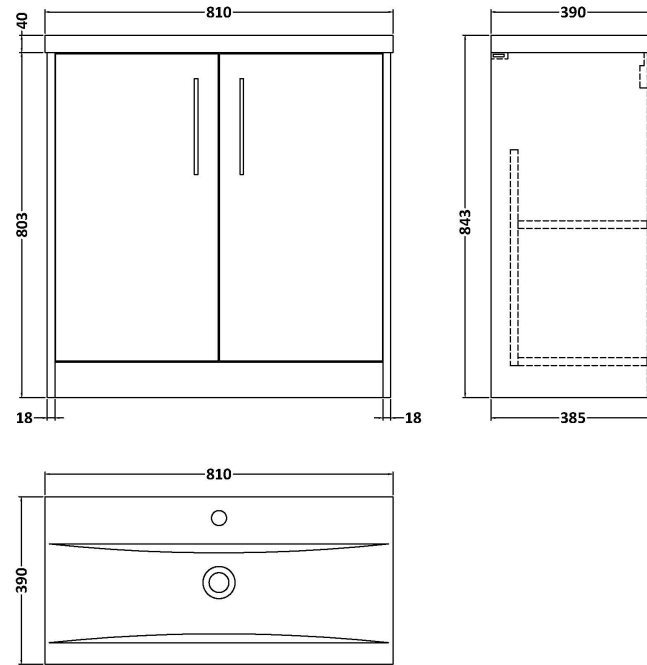

Sales Code: JNU1805A

Description: 800 Fs 2-Door Vanity & Basin 1

Packaging Details

Barcode: 5056462671260

Sales Code: NPF1805

Description: 800 F/S 2-Door Unit (385 Deep)

Product Dimensions

Height (mm):	803
Width (mm):	800
Depth (mm):	385
Nett Weight (kg):	26.5

Packaging Dimensions

Height (mm):	835
Width (mm):	820
Depth (mm):	395
Gross Weight (kg):	27

Packaging Data

Box Colour:	Brown Cardboard Box
Box Qty:	1
Label Size:	50 x 100
Label Colour:	White Label
Label Qty:	2

Sales Code: NVM015

Description: 800 Mid Edged Basin 1 Th

Product Dimensions

Height (mm):	180
Width (mm):	810
Depth (mm):	390
Nett Weight (kg):	15

Packaging Dimensions

Height (mm):	210
Width (mm):	410
Depth (mm):	830
Gross Weight (kg):	15

Packaging Data

Box Colour:	Brown Cardboard Box
Box Qty:	1
Label Size:	100 x 50
Label Colour:	White Label
Label Qty:	2

Outer Box Dimensions (If Applicable)

Height (mm):	
Width (mm):	
Depth (mm):	
Gross Weight (kg):	
Barcode:	5055369043422