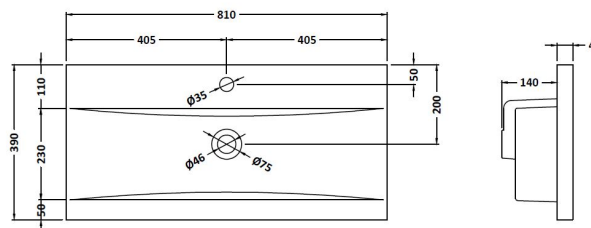

Packaging Dimensions

Height (mm):	835
Width (mm):	820
Depth (mm):	395
Gross Weight (kg):	27

Packaging Data

Box Colour:	Brown Cardboard Box
Box Qty:	1
Label Size:	50 x 100
Label Colour:	White Label
Label Qty:	2

Outer Box Dimensions (If Applicable)

Height (mm):	
Width (mm):	
Depth (mm):	
Gross Weight (kg):	
Barcode:	5056462657028

Product Details

Country of Origin:	United Kingdom
Fitting Instruction:	No
CE Certification:	
FSC Certified Materials:	Yes
Colour:	Halifax Oak
Construction Method:	Cam & Wood Dowel
Construction Type:	Rigid
Cabinet Finish:	MFC Textured Woodgrain
Fascia Finish:	MFC Textured Woodgrain
Cabinet Thickness (mm):	18
Fascia Thickness (mm):	18
Drawer Included:	No
Drawer Type:	Not Applicable
No of Shelves:	1
Hinge Type:	95 Degree Clip-On Soft Close
Hinge Included:	Yes, Supplied
Adjustable Legs:	No, Not Required
Fixings Included:	Yes
Handle Style:	Modern
Waste Shroud:	Not Applicable
Handle Included:	Yes, Supplied
Handle Type:	D-Shape

Sales Code: NVM015

Description: 800 Mid Edged Basin 1 Th

Product Dimensions

Height (mm):	180
Width (mm):	810
Depth (mm):	390
Nett Weight (kg):	15

Packaging Dimensions

Height (mm):	210
Width (mm):	410
Depth (mm):	830
Gross Weight (kg):	15

Packaging Data

Box Colour:	Brown Cardboard Box
Box Qty:	1
Label Size:	100 x 50
Label Colour:	White Label
Label Qty:	2

Outer Box Dimensions (If Applicable)

Height (mm):	
Width (mm):	
Depth (mm):	
Gross Weight (kg):	
Barcode:	5055369043422