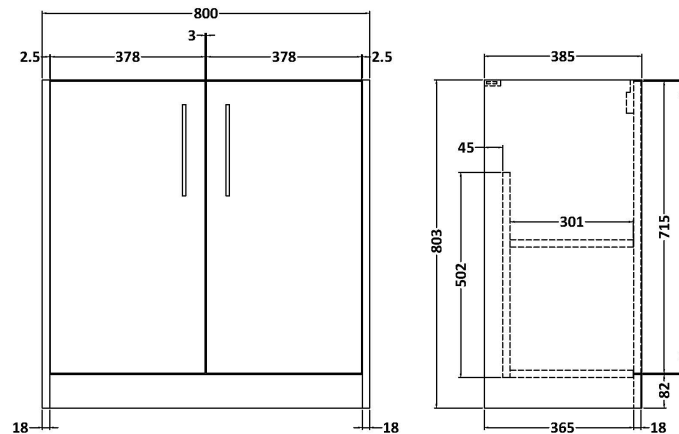

Sales Code: JNU1805A

Description: 800 Fs 2-Door Vanity & Basin 1

Packaging Details

Barcode: 5056462671260

Sales Code: NPF1805

Description: 800 F/S 2-Door Unit (385 Deep)

Product Dimensions

Height (mm):	803
Width (mm):	800
Depth (mm):	385
Nett Weight (kg):	26.5

Packaging Dimensions

Height (mm):	835
Width (mm):	820
Depth (mm):	395
Gross Weight (kg):	27

Packaging Data

Box Colour:	Brown Cardboard Box
Box Qty:	1
Label Size:	50 x 100
Label Colour:	White Label
Label Qty:	2

Sales Code: NVM015

Description: 800 Mid Edged Basin 1 Th

Product Dimensions

Height (mm):	180
Width (mm):	810
Depth (mm):	390
Nett Weight (kg):	15

Packaging Dimensions

Height (mm):	210
Width (mm):	410
Depth (mm):	830
Gross Weight (kg):	15

Packaging Data

Box Colour:	Brown Cardboard Box
Box Qty:	1
Label Size:	100 x 50
Label Colour:	White Label
Label Qty:	2

Outer Box Dimensions (If Applicable)

Height (mm):	
Width (mm):	
Depth (mm):	
Gross Weight (kg):	
Barcode:	5055369043422