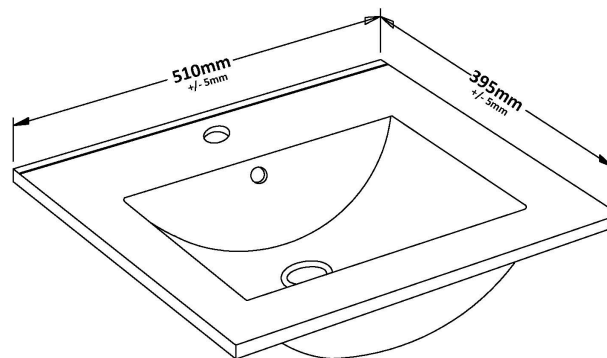

### Product Dimensions

Height (mm):	803
Width (mm):	500
Depth (mm):	385
Nett Weight (kg):	17.5

### Packaging Dimensions

Height (mm):	835
Width (mm):	520
Depth (mm):	395
Gross Weight (kg):	18

### Outer Box Dimensions (If Applicable)

Height (mm):	
Width (mm):	
Depth (mm):	
Gross Weight (kg):	
Barcode:	5056462656922

### Product Dimensions

Height (mm):	170
Width (mm):	500
Depth (mm):	390
Nett Weight (kg):	9