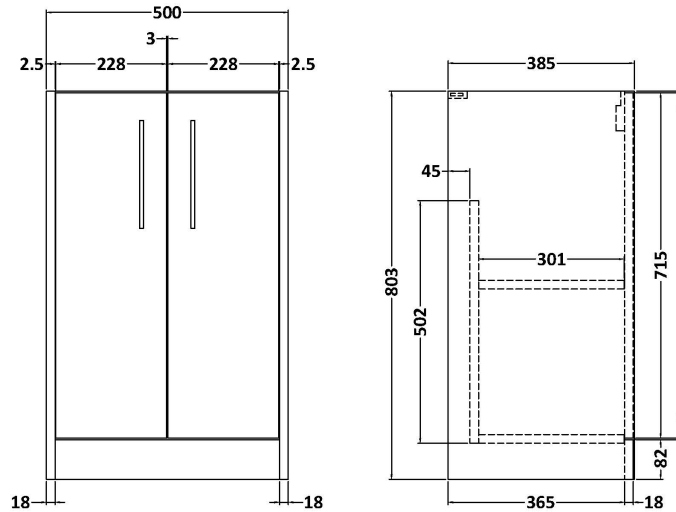

### Product Dimensions

Height (mm):	803
Width (mm):	500
Depth (mm):	385
Nett Weight (kg):	17.5

### Packaging Dimensions

Height (mm):	835
Width (mm):	520
Depth (mm):	395
Gross Weight (kg):	18

### Product Dimensions

Height (mm):	170
Width (mm):	500
Depth (mm):	390
Nett Weight (kg):	9

### Packaging Dimensions

Height (mm):	400
Width (mm):	520
Depth (mm):	200
Gross Weight (kg):	9