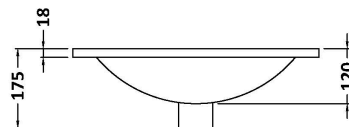

### Product Dimensions

Height (mm):	803
Width (mm):	500
Depth (mm):	385
Nett Weight (kg):	17.5

### Packaging Dimensions

Height (mm):	835
Width (mm):	520
Depth (mm):	395
Gross Weight (kg):	18

### Outer Box Dimensions (If Applicable)

Height (mm):	
Width (mm):	
Depth (mm):	
Gross Weight (kg):	
Barcode:	5056462656922

### Product Dimensions

Height (mm):	170
Width (mm):	500
Depth (mm):	390
Nett Weight (kg):	9