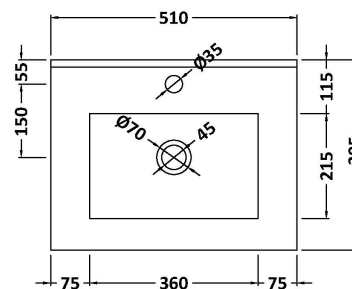

### Product Dimensions

Height (mm):	803
Width (mm):	500
Depth (mm):	385
Nett Weight (kg):	17.5

### Packaging Dimensions

Height (mm):	835
Width (mm):	520
Depth (mm):	395
Gross Weight (kg):	18

### Outer Box Dimensions (If Applicable)

Height (mm):	
Width (mm):	
Depth (mm):	
Gross Weight (kg):	
Barcode:	5056462656908

### Product Dimensions

Height (mm):	170
Width (mm):	500
Depth (mm):	390
Nett Weight (kg):	9