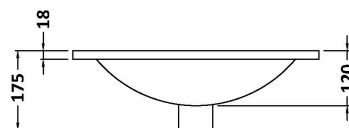

### Product Dimensions

Height (mm):	803
Width (mm):	500
Depth (mm):	385
Nett Weight (kg):	17.5

### Packaging Dimensions

Height (mm):	835
Width (mm):	520
Depth (mm):	395
Gross Weight (kg):	18

### Outer Box Dimensions (If Applicable)

Height (mm):	
Width (mm):	
Depth (mm):	
Gross Weight (kg):	
Barcode:	5056462656908

### Product Dimensions

Height (mm):	170
Width (mm):	500
Depth (mm):	390
Nett Weight (kg):	9