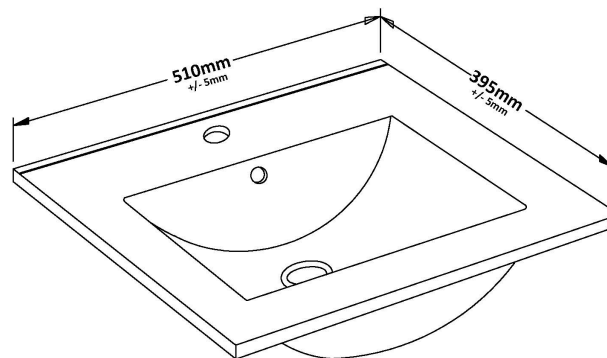

### Product Dimensions

Height (mm):	803
Width (mm):	500
Depth (mm):	385
Nett Weight (kg):	17.5

### Packaging Dimensions

Height (mm):	835
Width (mm):	520
Depth (mm):	395
Gross Weight (kg):	18

### Outer Box Dimensions (If Applicable)

Height (mm):	
Width (mm):	
Depth (mm):	
Gross Weight (kg):	
Barcode:	5056462656908

### Product Dimensions

Height (mm):	170
Width (mm):	500
Depth (mm):	390
Nett Weight (kg):	9