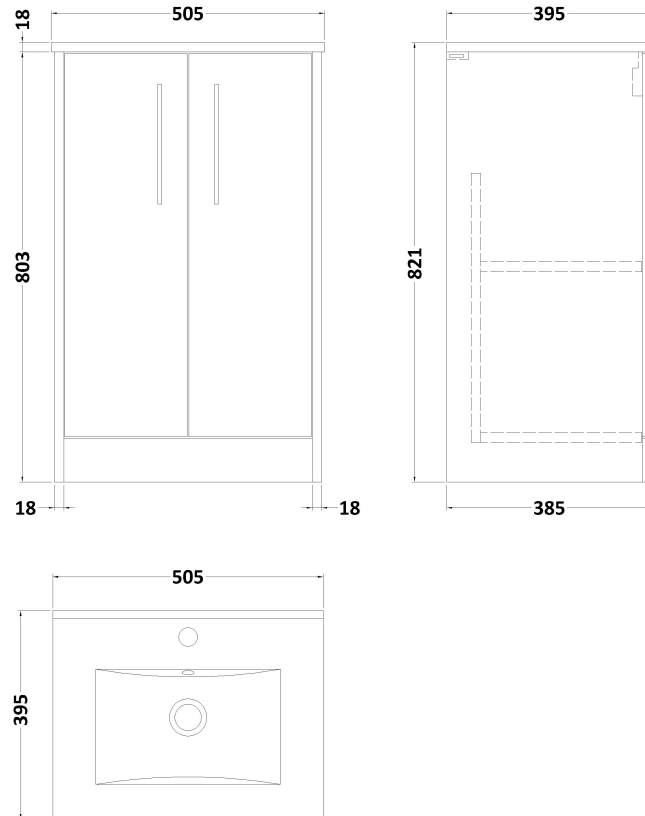

Sales Code: JNU2201B

Description: 500 Fs 2-Door Vanity & Basin 2

Packaging Details

Barcode: 5056462670881