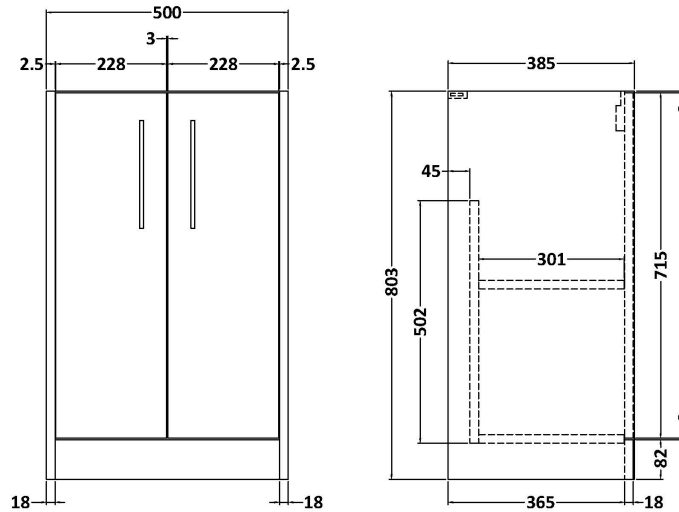

### Product Dimensions

Height (mm):	803
Width (mm):	500
Depth (mm):	385
Nett Weight (kg):	17.5

### Packaging Dimensions

Height (mm):	835
Width (mm):	520
Depth (mm):	395
Gross Weight (kg):	18

### Product Dimensions

Height (mm):	170
Width (mm):	500
Depth (mm):	390
Nett Weight (kg):	9

### Packaging Dimensions

Height (mm):	400
Width (mm):	520
Depth (mm):	200
Gross Weight (kg):	9