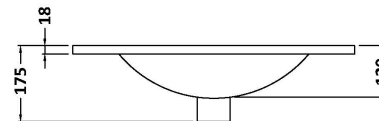

Packaging Dimensions

Height (mm):	835
Width (mm):	620
Depth (mm):	395
Gross Weight (kg):	19.5

Packaging Data

Box Colour:	Brown Cardboard Box
Box Qty:	1
Label Size:	50 x 100
Label Colour:	White Label
Label Qty:	2

Outer Box Dimensions (If Applicable)

Height (mm):	
Width (mm):	
Depth (mm):	
Gross Weight (kg):	
Barcode:	5056462656977

Product Details

Country of Origin:	United Kingdom
Fitting Instruction:	No
CE Certification:	
FSC Certified Materials:	Yes
Colour:	Halifax Oak
Construction Method:	Cam & Wood Dowel
Construction Type:	Rigid
Cabinet Finish:	MFC Textured Woodgrain
Fascia Finish:	MFC Textured Woodgrain
Cabinet Thickness (mm):	18
Fascia Thickness (mm):	18
Drawer Included:	No
Drawer Type:	Not Applicable
No of Shelves:	1
Hinge Type:	95 Degree Clip-On Soft Close
Hinge Included:	Yes, Supplied
Adjustable Legs:	No, Not Required
Fixings Included:	Yes
Handle Style:	Modern
Waste Shroud:	Not Applicable
Handle Included:	Yes, Supplied
Handle Type:	D-Shape

Sales Code: NVM003

Description: Minimalist Basin 600mm

Product Dimensions

Height (mm):	170
Width (mm):	600
Depth (mm):	390
Nett Weight (kg):	10.76

Packaging Dimensions

Height (mm):	200
Width (mm):	400
Depth (mm):	620
Gross Weight (kg):	10.76

Packaging Data

Box Colour:	Brown Cardboard Box - Printed
Box Qty:	1
Label Size:	100 x 50
Label Colour:	White Label
Label Qty:	2

Outer Box Dimensions (If Applicable)

Height (mm):	
Width (mm):	
Depth (mm):	
Gross Weight (kg):	
Barcode:	5055146194668