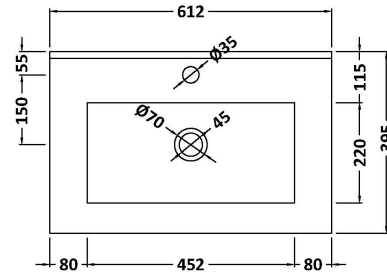

Packaging Dimensions

Height (mm):	835
Width (mm):	620
Depth (mm):	395
Gross Weight (kg):	19.5

Packaging Data

Box Colour:	Brown Cardboard Box
Box Qty:	1
Label Size:	50 x 100
Label Colour:	White Label
Label Qty:	2

Outer Box Dimensions (If Applicable)

Height (mm):	
Width (mm):	
Depth (mm):	
Gross Weight (kg):	
Barcode:	5056462656977

Product Details

Country of Origin:	United Kingdom
Fitting Instruction:	No
CE Certification:	
FSC Certified Materials:	Yes
Colour:	Halifax Oak
Construction Method:	Cam & Wood Dowel
Construction Type:	Rigid
Cabinet Finish:	MFC Textured Woodgrain
Fascia Finish:	MFC Textured Woodgrain
Cabinet Thickness (mm):	18
Fascia Thickness (mm):	18
Drawer Included:	No
Drawer Type:	Not Applicable
No of Shelves:	1
Hinge Type:	95 Degree Clip-On Soft Close
Hinge Included:	Yes, Supplied
Adjustable Legs:	No, Not Required
Fixings Included:	Yes
Handle Style:	Modern
Waste Shroud:	Not Applicable
Handle Included:	Yes, Supplied
Handle Type:	D-Shape

Sales Code: NVM003

Description: Minimalist Basin 600mm

Product Dimensions

Height (mm):	170
Width (mm):	600
Depth (mm):	390
Nett Weight (kg):	10.76

Packaging Dimensions

Height (mm):	200
Width (mm):	400
Depth (mm):	620
Gross Weight (kg):	10.76

Packaging Data

Box Colour:	Brown Cardboard Box - Printed
Box Qty:	1
Label Size:	100 x 50
Label Colour:	White Label
Label Qty:	2

Outer Box Dimensions (If Applicable)

Height (mm):	
Width (mm):	
Depth (mm):	
Gross Weight (kg):	
Barcode:	5055146194668