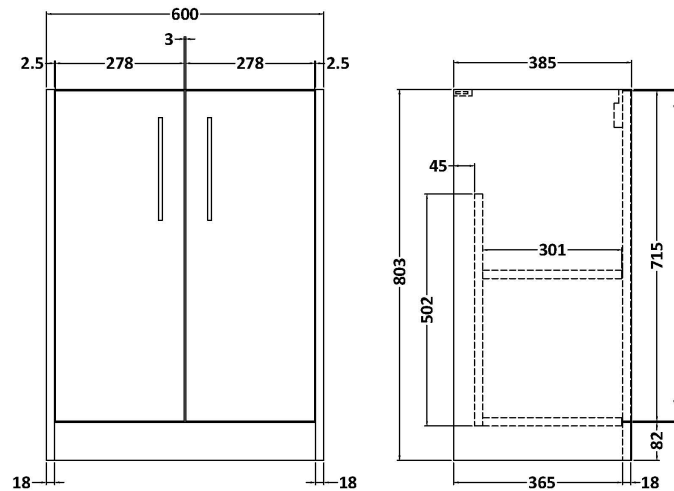

Sales Code: JNU1803B

Description: 600 Fs 2-Door Vanity & Basin 2

Packaging Details

Barcode: 5056462671123

Sales Code: NPF1803

Description: 600 F/S 2-Door Unit (385 Deep)

Product Dimensions

Height (mm):	803
Width (mm):	600
Depth (mm):	385
Nett Weight (kg):	19

Packaging Dimensions

Height (mm):	835
Width (mm):	620
Depth (mm):	395
Gross Weight (kg):	19.5

Packaging Data

Box Colour:	Brown Cardboard Box
Box Qty:	1
Label Size:	50 x 100
Label Colour:	White Label
Label Qty:	2

Sales Code: NVM003

Description: Minimalist Basin 600mm

Product Dimensions

Height (mm):	170
Width (mm):	600
Depth (mm):	390
Nett Weight (kg):	10.76

Packaging Dimensions

Height (mm):	200
Width (mm):	400
Depth (mm):	620
Gross Weight (kg):	10.76

Packaging Data

Box Colour:	Brown Cardboard Box - Printed
Box Qty:	1
Label Size:	100 x 50
Label Colour:	White Label
Label Qty:	2

Outer Box Dimensions (If Applicable)

Height (mm):	
Width (mm):	
Depth (mm):	
Gross Weight (kg):	
Barcode:	5055146194668