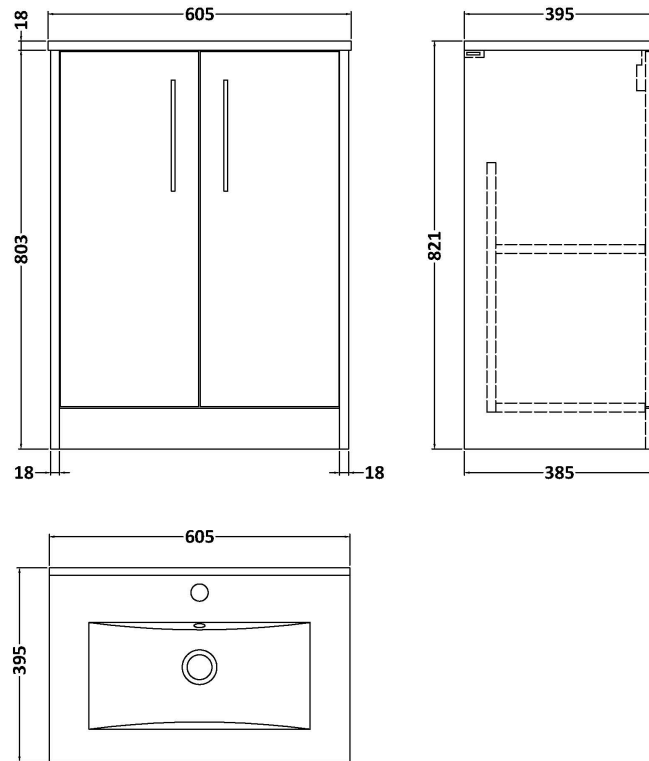

Sales Code: JNU1803B

Description: 600 Fs 2-Door Vanity & Basin 2

Packaging Details

Barcode: 5056462671123

Sales Code: NPF1803

Description: 600 F/S 2-Door Unit (385 Deep)

Product Dimensions

Height (mm):	803
Width (mm):	600
Depth (mm):	385
Nett Weight (kg):	19

Packaging Dimensions

Height (mm):	835
Width (mm):	620
Depth (mm):	395
Gross Weight (kg):	19.5

Packaging Data

Box Colour:	Brown Cardboard Box
Box Qty:	1
Label Size:	50 x 100
Label Colour:	White Label
Label Qty:	2

Outer Box Dimensions (If Applicable)

Height (mm):	
Width (mm):	
Depth (mm):	
Gross Weight (kg):	
Barcode:	5056462656977

Product Details

Country of Origin:	United Kingdom
Fitting Instruction:	No
CE Certification:	
FSC Certified Materials:	Yes
Colour:	Halifax Oak
Construction Method:	Cam & Wood Dowel
Construction Type:	Rigid
Cabinet Finish:	MFC Textured Woodgrain
Fascia Finish:	MFC Textured Woodgrain
Cabinet Thickness (mm):	18
Fascia Thickness (mm):	18
Drawer Included:	No
Drawer Type:	Not Applicable
No of Shelves:	1
Hinge Type:	95 Degree Clip-On Soft Close
Hinge Included:	Yes, Supplied
Adjustable Legs:	No, Not Required
Fixings Included:	Yes
Handle Style:	Modern
Waste Shroud:	Not Applicable
Handle Included:	Yes, Supplied
Handle Type:	D-Shape

Sales Code: NVM003

Description: Minimalist Basin 600mm

Product Dimensions

Height (mm):	170
Width (mm):	600
Depth (mm):	390
Nett Weight (kg):	10.76

Packaging Dimensions

Height (mm):	200
Width (mm):	400
Depth (mm):	620
Gross Weight (kg):	10.76