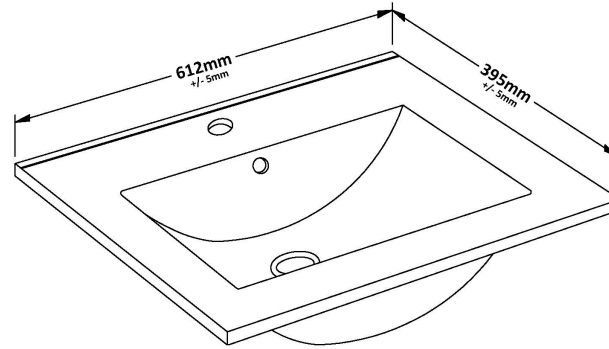

Packaging Dimensions

Height (mm):	835
Width (mm):	620
Depth (mm):	395
Gross Weight (kg):	19.5

Packaging Data

Box Colour:	Brown Cardboard Box
Box Qty:	1
Label Size:	50 x 100
Label Colour:	White Label
Label Qty:	2

Outer Box Dimensions (If Applicable)

Height (mm):	
Width (mm):	
Depth (mm):	
Gross Weight (kg):	
Barcode:	5056462656977

Product Details

Country of Origin:	United Kingdom
Fitting Instruction:	No
CE Certification:	
FSC Certified Materials:	Yes
Colour:	Halifax Oak
Construction Method:	Cam & Wood Dowel
Construction Type:	Rigid
Cabinet Finish:	MFC Textured Woodgrain
Fascia Finish:	MFC Textured Woodgrain
Cabinet Thickness (mm):	18
Fascia Thickness (mm):	18
Drawer Included:	No
Drawer Type:	Not Applicable
No of Shelves:	1
Hinge Type:	95 Degree Clip-On Soft Close
Hinge Included:	Yes, Supplied
Adjustable Legs:	No, Not Required
Fixings Included:	Yes
Handle Style:	Modern
Waste Shroud:	Not Applicable
Handle Included:	Yes, Supplied
Handle Type:	D-Shape

Sales Code: NVM003

Description: Minimalist Basin 600mm

Product Dimensions

Height (mm):	170
Width (mm):	600
Depth (mm):	390
Nett Weight (kg):	10.76

Packaging Dimensions

Height (mm):	200
Width (mm):	400
Depth (mm):	620
Gross Weight (kg):	10.76

Packaging Data

Box Colour:	Brown Cardboard Box - Printed
Box Qty:	1
Label Size:	100 x 50
Label Colour:	White Label
Label Qty:	2

Outer Box Dimensions (If Applicable)

Height (mm):	
Width (mm):	
Depth (mm):	
Gross Weight (kg):	
Barcode:	5055146194668