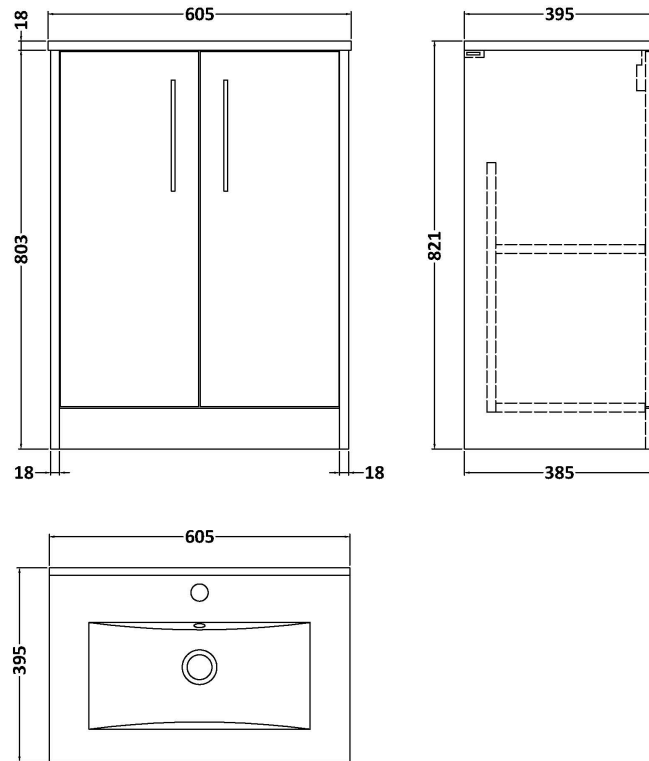

Sales Code: JNU2203B

Description: 600 Fs 2-Door Vanity & Basin 2

Packaging Details

Barcode: 5056462671031