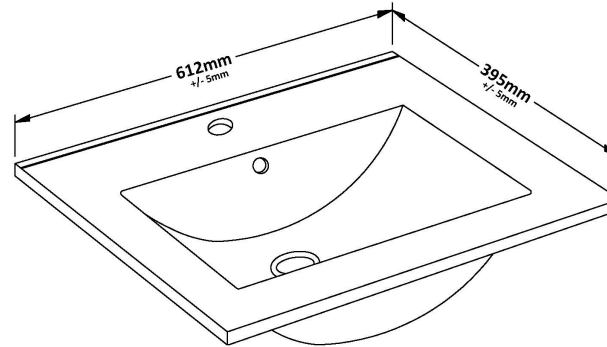

### Product Dimensions

|                   |     |
|-------------------|-----|
| Height (mm):      | 803 |
| Width (mm):       | 600 |
| Depth (mm):       | 385 |
| Nett Weight (kg): | 19  |

### Packaging Dimensions

|                    |      |
|--------------------|------|
| Height (mm):       | 835  |
| Width (mm):        | 620  |
| Depth (mm):        | 395  |
| Gross Weight (kg): | 19.5 |

### Outer Box Dimensions (If Applicable)

|                    |               |
|--------------------|---------------|
| Height (mm):       |               |
| Width (mm):        |               |
| Depth (mm):        |               |
| Gross Weight (kg): |               |
| Barcode:           | 5056462656946 |

### Product Dimensions

|                   |       |
|-------------------|-------|
| Height (mm):      | 170   |
| Width (mm):       | 600   |
| Depth (mm):       | 390   |
| Nett Weight (kg): | 10.76 |