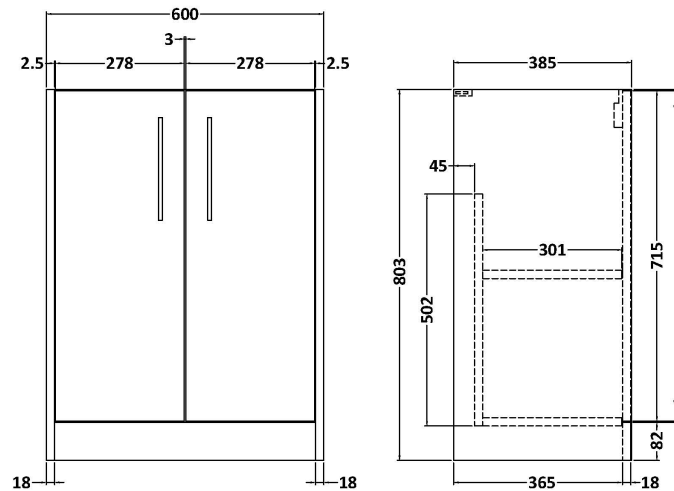

### Product Dimensions

|                   |     |
|-------------------|-----|
| Height (mm):      | 803 |
| Width (mm):       | 600 |
| Depth (mm):       | 385 |
| Nett Weight (kg): | 19  |

### Packaging Dimensions

|                    |      |
|--------------------|------|
| Height (mm):       | 835  |
| Width (mm):        | 620  |
| Depth (mm):        | 395  |
| Gross Weight (kg): | 19.5 |

### Outer Box Dimensions (If Applicable)

|                    |               |
|--------------------|---------------|
| Height (mm):       |               |
| Width (mm):        |               |
| Depth (mm):        |               |
| Gross Weight (kg): |               |
| Barcode:           | 5056462656946 |

### Product Dimensions

|                   |       |
|-------------------|-------|
| Height (mm):      | 170   |
| Width (mm):       | 600   |
| Depth (mm):       | 390   |
| Nett Weight (kg): | 10.76 |