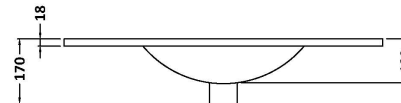

Packaging Dimensions

Height (mm):	835
Width (mm):	820
Depth (mm):	395
Gross Weight (kg):	27

Packaging Data

Box Colour:	Brown Cardboard Box
Box Qty:	1
Label Size:	50 x 100
Label Colour:	White Label
Label Qty:	2

Outer Box Dimensions (If Applicable)

Height (mm):	
Width (mm):	
Depth (mm):	
Gross Weight (kg):	
Barcode:	5056462657028

Product Details

Country of Origin:	United Kingdom
Fitting Instruction:	No
CE Certification:	
FSC Certified Materials:	Yes
Colour:	Halifax Oak
Construction Method:	Cam & Wood Dowel
Construction Type:	Rigid
Cabinet Finish:	MFC Textured Woodgrain
Fascia Finish:	MFC Textured Woodgrain
Cabinet Thickness (mm):	18
Fascia Thickness (mm):	18
Drawer Included:	No
Drawer Type:	Not Applicable
No of Shelves:	1
Hinge Type:	95 Degree Clip-On Soft Close
Hinge Included:	Yes, Supplied
Adjustable Legs:	No, Not Required
Fixings Included:	Yes
Handle Style:	Modern
Waste Shroud:	Not Applicable
Handle Included:	Yes, Supplied
Handle Type:	D-Shape

Sales Code: NVM005

Description: Minimalist Basin 800mm

Product Dimensions

Height (mm):	170
Width (mm):	800
Depth (mm):	390
Nett Weight (kg):	16.9

Packaging Dimensions

Height (mm):	400
Width (mm):	820
Depth (mm):	200
Gross Weight (kg):	16.9

Packaging Data

Box Colour:	Brown Cardboard Box - Printed
Box Qty:	1
Label Size:	100 x 50
Label Colour:	White Label
Label Qty:	2

Outer Box Dimensions (If Applicable)

Height (mm):	
Width (mm):	
Depth (mm):	
Gross Weight (kg):	
Barcode:	5055146194675