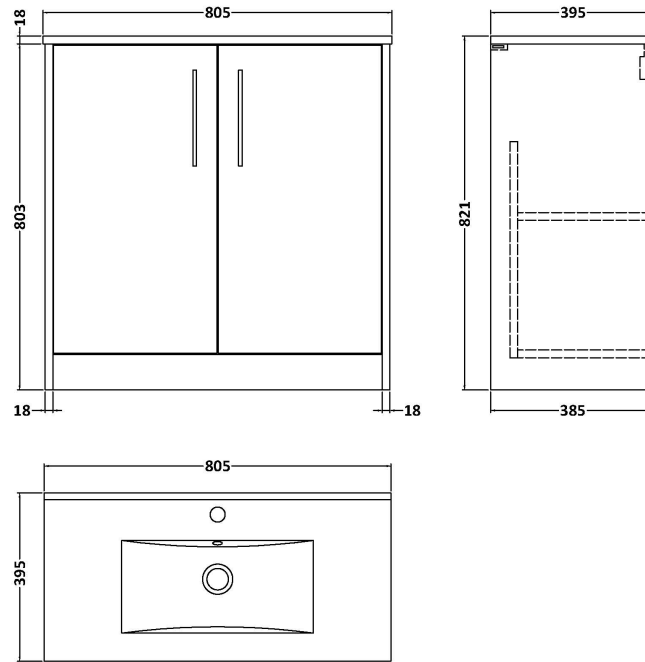

Sales Code: JNU1805B

Description: 800 Fs 2-Door Vanity & Basin 2

Packaging Details

Barcode: 5056462671277

Sales Code: NPF1805

Description: 800 F/S 2-Door Unit (385 Deep)

Product Dimensions

Height (mm):	803
Width (mm):	800
Depth (mm):	385
Nett Weight (kg):	26.5

Packaging Dimensions

Height (mm):	835
Width (mm):	820
Depth (mm):	395
Gross Weight (kg):	27

Packaging Data

Box Colour:	Brown Cardboard Box
Box Qty:	1
Label Size:	50 x 100
Label Colour:	White Label
Label Qty:	2

Sales Code: NVM005

Description: Minimalist Basin 800mm

Product Dimensions

Height (mm):	170
Width (mm):	800
Depth (mm):	390
Nett Weight (kg):	16.9

Packaging Dimensions

Height (mm):	400
Width (mm):	820
Depth (mm):	200
Gross Weight (kg):	16.9

Packaging Data

Box Colour:	Brown Cardboard Box - Printed
Box Qty:	1
Label Size:	100 x 50
Label Colour:	White Label
Label Qty:	2

Outer Box Dimensions (If Applicable)

Height (mm):	
Width (mm):	
Depth (mm):	
Gross Weight (kg):	
Barcode:	5055146194675