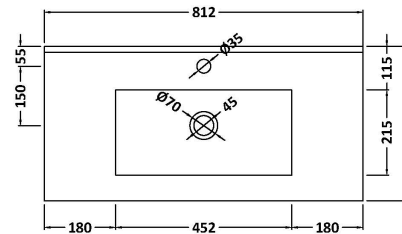

Packaging Dimensions

Height (mm):	835
Width (mm):	820
Depth (mm):	395
Gross Weight (kg):	27

Packaging Data

Box Colour:	Brown Cardboard Box
Box Qty:	1
Label Size:	50 x 100
Label Colour:	White Label
Label Qty:	2

Outer Box Dimensions (If Applicable)

Height (mm):	
Width (mm):	
Depth (mm):	
Gross Weight (kg):	
Barcode:	5056462657028

Product Details

Country of Origin:	United Kingdom
Fitting Instruction:	No
CE Certification:	
FSC Certified Materials:	Yes
Colour:	Halifax Oak
Construction Method:	Cam & Wood Dowel
Construction Type:	Rigid
Cabinet Finish:	MFC Textured Woodgrain
Fascia Finish:	MFC Textured Woodgrain
Cabinet Thickness (mm):	18
Fascia Thickness (mm):	18
Drawer Included:	No
Drawer Type:	Not Applicable
No of Shelves:	1
Hinge Type:	95 Degree Clip-On Soft Close
Hinge Included:	Yes, Supplied
Adjustable Legs:	No, Not Required
Fixings Included:	Yes
Handle Style:	Modern
Waste Shroud:	Not Applicable
Handle Included:	Yes, Supplied
Handle Type:	D-Shape

Sales Code: NVM005

Description: Minimalist Basin 800mm

Product Dimensions

Height (mm):	170
Width (mm):	800
Depth (mm):	390
Nett Weight (kg):	16.9

Packaging Dimensions

Height (mm):	400
Width (mm):	820
Depth (mm):	200
Gross Weight (kg):	16.9

Packaging Data

Box Colour:	Brown Cardboard Box - Printed
Box Qty:	1
Label Size:	100 x 50
Label Colour:	White Label
Label Qty:	2

Outer Box Dimensions (If Applicable)

Height (mm):	
Width (mm):	
Depth (mm):	
Gross Weight (kg):	
Barcode:	5055146194675