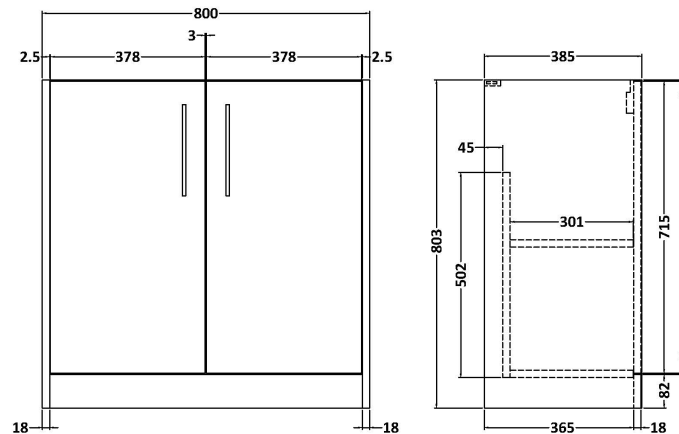

Sales Code: JNU1805B

Description: 800 Fs 2-Door Vanity & Basin 2

Packaging Details

Barcode: 5056462671277

Sales Code: NPF1805

Description: 800 F/S 2-Door Unit (385 Deep)

Product Dimensions

Height (mm):	803
Width (mm):	800
Depth (mm):	385
Nett Weight (kg):	26.5

Packaging Dimensions

Height (mm):	835
Width (mm):	820
Depth (mm):	395
Gross Weight (kg):	27

Packaging Data

Box Colour:	Brown Cardboard Box
Box Qty:	1
Label Size:	50 x 100
Label Colour:	White Label
Label Qty:	2

Sales Code: NVM005

Description: Minimalist Basin 800mm

Product Dimensions

Height (mm):	170
Width (mm):	800
Depth (mm):	390
Nett Weight (kg):	16.9

Packaging Dimensions

Height (mm):	400
Width (mm):	820
Depth (mm):	200
Gross Weight (kg):	16.9

Packaging Data

Box Colour:	Brown Cardboard Box - Printed
Box Qty:	1
Label Size:	100 x 50
Label Colour:	White Label
Label Qty:	2

Outer Box Dimensions (If Applicable)

Height (mm):	
Width (mm):	
Depth (mm):	
Gross Weight (kg):	
Barcode:	5055146194675