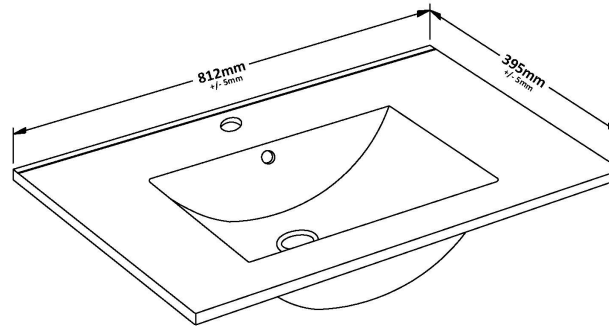

Packaging Dimensions

Height (mm):	835
Width (mm):	820
Depth (mm):	395
Gross Weight (kg):	27

Packaging Data

Box Colour:	Brown Cardboard Box
Box Qty:	1
Label Size:	50 x 100
Label Colour:	White Label
Label Qty:	2

Outer Box Dimensions (If Applicable)

Height (mm):	
Width (mm):	
Depth (mm):	
Gross Weight (kg):	
Barcode:	5056462657028

Product Details

Country of Origin:	United Kingdom
Fitting Instruction:	No
CE Certification:	
FSC Certified Materials:	Yes
Colour:	Halifax Oak
Construction Method:	Cam & Wood Dowel
Construction Type:	Rigid
Cabinet Finish:	MFC Textured Woodgrain
Fascia Finish:	MFC Textured Woodgrain
Cabinet Thickness (mm):	18
Fascia Thickness (mm):	18
Drawer Included:	No
Drawer Type:	Not Applicable
No of Shelves:	1
Hinge Type:	95 Degree Clip-On Soft Close
Hinge Included:	Yes, Supplied
Adjustable Legs:	No, Not Required
Fixings Included:	Yes
Handle Style:	Modern
Waste Shroud:	Not Applicable
Handle Included:	Yes, Supplied
Handle Type:	D-Shape

Sales Code: NVM005

Description: Minimalist Basin 800mm

Product Dimensions

Height (mm):	170
Width (mm):	800
Depth (mm):	390
Nett Weight (kg):	16.9

Packaging Dimensions

Height (mm):	400
Width (mm):	820
Depth (mm):	200
Gross Weight (kg):	16.9

Packaging Data

Box Colour:	Brown Cardboard Box - Printed
Box Qty:	1
Label Size:	100 x 50
Label Colour:	White Label
Label Qty:	2

Outer Box Dimensions (If Applicable)

Height (mm):	
Width (mm):	
Depth (mm):	
Gross Weight (kg):	
Barcode:	5055146194675