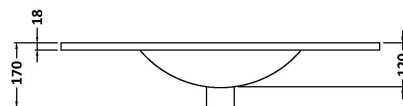

Sales Code: JNU2305B

Description: 800 Fs 2-Door Vanity & Basin 2

Packaging Details

Barcode: 5056462671215

Sales Code: NPF2305

Description: 800 F/S 2-Door Unit (385 Deep)

Product Dimensions

Height (mm):	803
Width (mm):	800
Depth (mm):	385
Nett Weight (kg):	26.5

Packaging Dimensions

Height (mm):	835
Width (mm):	820
Depth (mm):	395
Gross Weight (kg):	27

Packaging Data

Box Colour:	Brown Cardboard Box
Box Qty:	1
Label Size:	50 x 100
Label Colour:	White Label
Label Qty:	2

Outer Box Dimensions (If Applicable)

Height (mm):	
Width (mm):	
Depth (mm):	
Gross Weight (kg):	
Barcode:	5056462657004

Product Details

Country of Origin:	United Kingdom
Fitting Instruction:	No
CE Certification:	
FSC Certified Materials:	Yes
Colour:	Monument Grey
Construction Method:	Cam & Wood Dowel
Construction Type:	Rigid
Cabinet Finish:	MFC Smooth Matt
Fascia Finish:	MFC Smooth Matt
Cabinet Thickness (mm):	18
Fascia Thickness (mm):	18
Drawer Included:	No
Drawer Type:	Not Applicable
No of Shelves:	1
Hinge Type:	95 Degree Clip-On Soft Close
Hinge Included:	Yes, Supplied
Adjustable Legs:	No, Not Required
Fixings Included:	Yes
Handle Style:	Modern
Waste Shroud:	Not Applicable
Handle Included:	Yes, Supplied
Handle Type:	D-Shape

Sales Code: NVM005

Description: Minimalist Basin 800mm

Product Dimensions

Height (mm):	170
Width (mm):	800
Depth (mm):	390
Nett Weight (kg):	16.9

Packaging Dimensions

Height (mm):	400
Width (mm):	820
Depth (mm):	200
Gross Weight (kg):	16.9