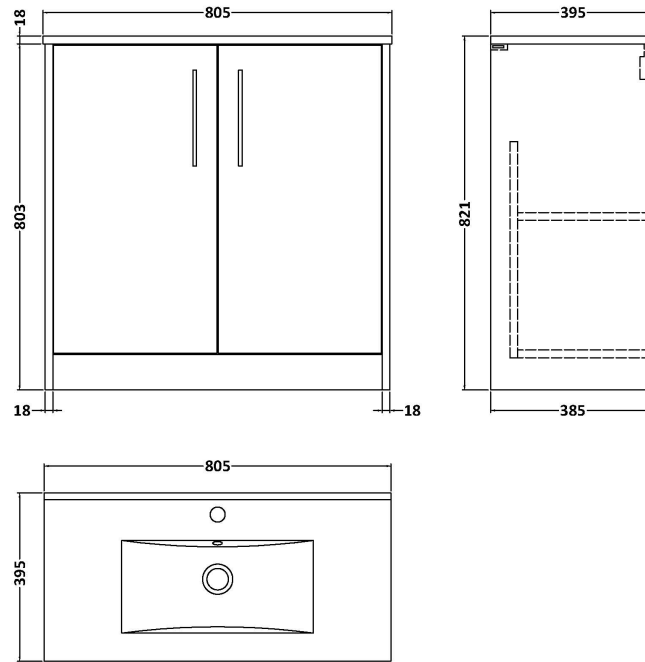

Sales Code: JNU2305B

Description: 800 Fs 2-Door Vanity & Basin 2

Packaging Details

Barcode: 5056462671215

Sales Code: NPF2305

Description: 800 F/S 2-Door Unit (385 Deep)

Product Dimensions

Height (mm):	803
Width (mm):	800
Depth (mm):	385
Nett Weight (kg):	26.5

Packaging Dimensions

Height (mm):	835
Width (mm):	820
Depth (mm):	395
Gross Weight (kg):	27

Packaging Data

Box Colour:	Brown Cardboard Box
Box Qty:	1
Label Size:	50 x 100
Label Colour:	White Label
Label Qty:	2

Sales Code: NVM005

Description: Minimalist Basin 800mm

Product Dimensions

Height (mm):	170
Width (mm):	800
Depth (mm):	390
Nett Weight (kg):	16.9

Packaging Dimensions

Height (mm):	400
Width (mm):	820
Depth (mm):	200
Gross Weight (kg):	16.9

Packaging Data

Box Colour:	Brown Cardboard Box - Printed
Box Qty:	1
Label Size:	100 x 50
Label Colour:	White Label
Label Qty:	2

Outer Box Dimensions (If Applicable)

Height (mm):	
Width (mm):	
Depth (mm):	
Gross Weight (kg):	
Barcode:	5055146194675