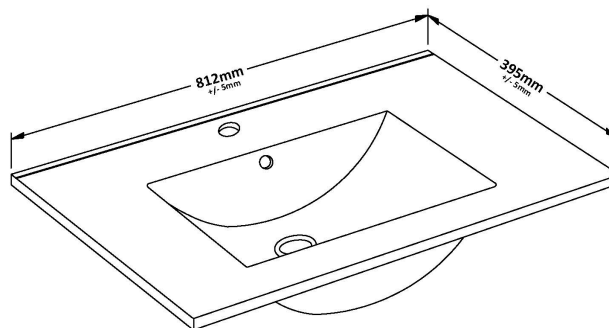

Packaging Dimensions

Height (mm):	835
Width (mm):	820
Depth (mm):	395
Gross Weight (kg):	27

Packaging Data

Box Colour:	Brown Cardboard Box
Box Qty:	1
Label Size:	50 x 100
Label Colour:	White Label
Label Qty:	2

Outer Box Dimensions (If Applicable)

Height (mm):	
Width (mm):	
Depth (mm):	
Gross Weight (kg):	
Barcode:	5056462657004

Product Details

Country of Origin:	United Kingdom
Fitting Instruction:	No
CE Certification:	
FSC Certified Materials:	Yes
Colour:	Monument Grey
Construction Method:	Cam & Wood Dowel
Construction Type:	Rigid
Cabinet Finish:	MFC Smooth Matt
Fascia Finish:	MFC Smooth Matt
Cabinet Thickness (mm):	18
Fascia Thickness (mm):	18
Drawer Included:	No
Drawer Type:	Not Applicable
No of Shelves:	1
Hinge Type:	95 Degree Clip-On Soft Close
Hinge Included:	Yes, Supplied
Adjustable Legs:	No, Not Required
Fixings Included:	Yes
Handle Style:	Modern
Waste Shroud:	Not Applicable
Handle Included:	Yes, Supplied
Handle Type:	D-Shape

Sales Code: NVM005

Description: Minimalist Basin 800mm

Product Dimensions

Height (mm):	170
Width (mm):	800
Depth (mm):	390
Nett Weight (kg):	16.9

Packaging Dimensions

Height (mm):	400
Width (mm):	820
Depth (mm):	200
Gross Weight (kg):	16.9

Packaging Data

Box Colour:	Brown Cardboard Box - Printed
Box Qty:	1
Label Size:	100 x 50
Label Colour:	White Label
Label Qty:	2

Outer Box Dimensions (If Applicable)

Height (mm):	
Width (mm):	
Depth (mm):	
Gross Weight (kg):	
Barcode:	5055146194675