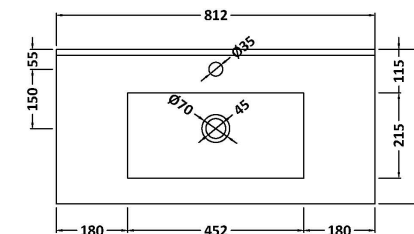

Packaging Dimensions

Height (mm):	835
Width (mm):	820
Depth (mm):	395
Gross Weight (kg):	27

Packaging Data

Box Colour:	Brown Cardboard Box
Box Qty:	1
Label Size:	50 x 100
Label Colour:	White Label
Label Qty:	2

Outer Box Dimensions (If Applicable)

Height (mm):	
Width (mm):	
Depth (mm):	
Gross Weight (kg):	
Barcode:	5056462657004

Product Details

Country of Origin:	United Kingdom
Fitting Instruction:	No
CE Certification:	
FSC Certified Materials:	Yes
Colour:	Monument Grey
Construction Method:	Cam & Wood Dowel
Construction Type:	Rigid
Cabinet Finish:	MFC Smooth Matt
Fascia Finish:	MFC Smooth Matt
Cabinet Thickness (mm):	18
Fascia Thickness (mm):	18
Drawer Included:	No
Drawer Type:	Not Applicable
No of Shelves:	1
Hinge Type:	95 Degree Clip-On Soft Close
Hinge Included:	Yes, Supplied
Adjustable Legs:	No, Not Required
Fixings Included:	Yes
Handle Style:	Modern
Waste Shroud:	Not Applicable
Handle Included:	Yes, Supplied
Handle Type:	D-Shape

Sales Code: NVM005

Description: Minimalist Basin 800mm

Product Dimensions

Height (mm):	170
Width (mm):	800
Depth (mm):	390
Nett Weight (kg):	16.9

Packaging Dimensions

Height (mm):	400
Width (mm):	820
Depth (mm):	200
Gross Weight (kg):	16.9

Packaging Data

Box Colour:	Brown Cardboard Box - Printed
Box Qty:	1
Label Size:	100 x 50
Label Colour:	White Label
Label Qty:	2

Outer Box Dimensions (If Applicable)

Height (mm):	
Width (mm):	
Depth (mm):	
Gross Weight (kg):	
Barcode:	5055146194675