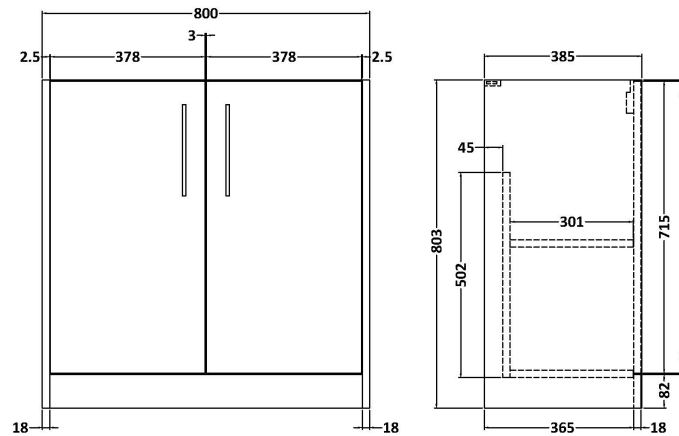

Sales Code: JNU2305B

Description: 800 Fs 2-Door Vanity & Basin 2

Packaging Details

Barcode: 5056462671215

Sales Code: NPF2305

Description: 800 F/S 2-Door Unit (385 Deep)

Product Dimensions

Height (mm):	803
Width (mm):	800
Depth (mm):	385
Nett Weight (kg):	26.5

Packaging Dimensions

Height (mm):	835
Width (mm):	820
Depth (mm):	395
Gross Weight (kg):	27

Packaging Data

Box Colour:	Brown Cardboard Box
Box Qty:	1
Label Size:	50 x 100
Label Colour:	White Label
Label Qty:	2

Outer Box Dimensions (If Applicable)

Height (mm):	
Width (mm):	
Depth (mm):	
Gross Weight (kg):	
Barcode:	5056462657004

Product Details

Country of Origin:	United Kingdom
Fitting Instruction:	No
CE Certification:	
FSC Certified Materials:	Yes
Colour:	Monument Grey
Construction Method:	Cam & Wood Dowel
Construction Type:	Rigid
Cabinet Finish:	MFC Smooth Matt
Fascia Finish:	MFC Smooth Matt
Cabinet Thickness (mm):	18
Fascia Thickness (mm):	18
Drawer Included:	No
Drawer Type:	Not Applicable
No of Shelves:	1
Hinge Type:	95 Degree Clip-On Soft Close
Hinge Included:	Yes, Supplied
Adjustable Legs:	No, Not Required
Fixings Included:	Yes
Handle Style:	Modern
Waste Shroud:	Not Applicable
Handle Included:	Yes, Supplied
Handle Type:	D-Shape

Sales Code: NVM005

Description: Minimalist Basin 800mm

Product Dimensions

Height (mm):	170
Width (mm):	800
Depth (mm):	390
Nett Weight (kg):	16.9

Packaging Dimensions

Height (mm):	400
Width (mm):	820
Depth (mm):	200
Gross Weight (kg):	16.9