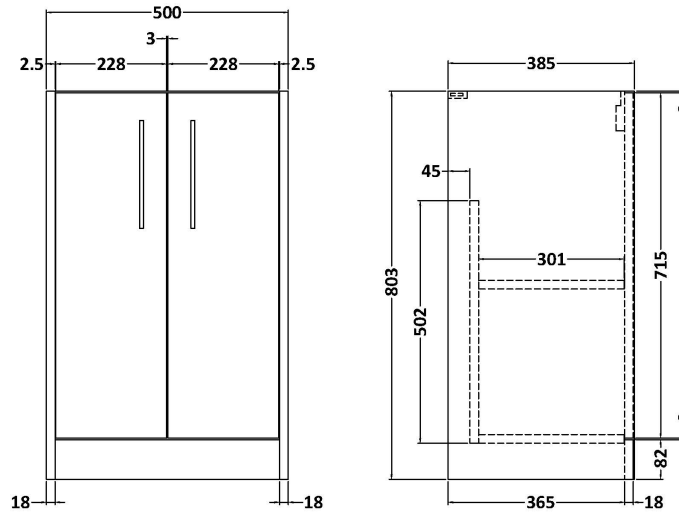

Sales Code: JNU1801D

Description: 500 Fs 2-Door Vanity & Basin 3

Packaging Details

Barcode: 5056462670980

Sales Code: NPF1801

Description: 500 F/S 2-Door Unit (385 Deep)

Product Dimensions

Height (mm):	803
Width (mm):	500
Depth (mm):	385
Nett Weight (kg):	17.5

Packaging Dimensions

Height (mm):	835
Width (mm):	520
Depth (mm):	395
Gross Weight (kg):	18

Packaging Data

Box Colour:	Brown Cardboard Box
Box Qty:	1
Label Size:	50 x 100
Label Colour:	White Label
Label Qty:	2

Sales Code: NVM032

Description: 500 Thin Edged Basin 1Th

Product Dimensions

Height (mm):	170
Width (mm):	510
Depth (mm):	395
Nett Weight (kg):	9.5

Packaging Dimensions

Height (mm):	190
Width (mm):	530
Depth (mm):	415
Gross Weight (kg):	10

Packaging Data

Box Colour:	Brown Cardboard Box - Printed
Box Qty:	1
Label Size:	100 x 50
Label Colour:	White Label
Label Qty:	2

Outer Box Dimensions (If Applicable)

Height (mm):	
Width (mm):	
Depth (mm):	
Gross Weight (kg):	
Barcode:	5056211853411