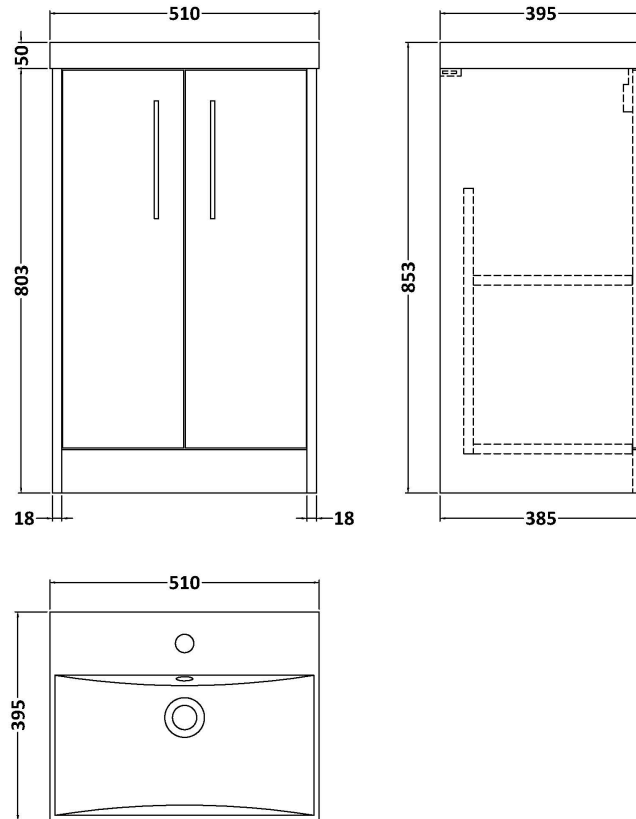

Sales Code: JNU1801D

Description: 500 Fs 2-Door Vanity & Basin 3

Packaging Details

Barcode: 5056462670980

Sales Code: NPF1801

Description: 500 F/S 2-Door Unit (385 Deep)

Product Dimensions

Height (mm):	803
Width (mm):	500
Depth (mm):	385
Nett Weight (kg):	17.5

Packaging Dimensions

Height (mm):	835
Width (mm):	520
Depth (mm):	395
Gross Weight (kg):	18

Packaging Data

Box Colour:	Brown Cardboard Box
Box Qty:	1
Label Size:	50 x 100
Label Colour:	White Label
Label Qty:	2

Outer Box Dimensions (If Applicable)

Height (mm):	
Width (mm):	
Depth (mm):	
Gross Weight (kg):	
Barcode:	5056462656922

Product Details

Country of Origin:	United Kingdom
Fitting Instruction:	No
CE Certification:	
FSC Certified Materials:	Yes
Colour:	Halifax Oak
Construction Method:	Cam & Wood Dowel
Construction Type:	Rigid
Cabinet Finish:	MFC Textured Woodgrain
Fascia Finish:	MFC Textured Woodgrain
Cabinet Thickness (mm):	18
Fascia Thickness (mm):	18
Drawer Included:	No
Drawer Type:	Not Applicable
No of Shelves:	1
Hinge Type:	95 Degree Clip-On Soft Close
Hinge Included:	Yes, Supplied
Adjustable Legs:	No, Not Required
Fixings Included:	Yes
Handle Style:	Modern
Waste Shroud:	Not Applicable
Handle Included:	Yes, Supplied
Handle Type:	D-Shape

Sales Code: NVM032

Description: 500 Thin Edged Basin 1Th

Product Dimensions

Height (mm):	170
Width (mm):	510
Depth (mm):	395
Nett Weight (kg):	9.5

Packaging Dimensions

Height (mm):	190
Width (mm):	530
Depth (mm):	415
Gross Weight (kg):	10