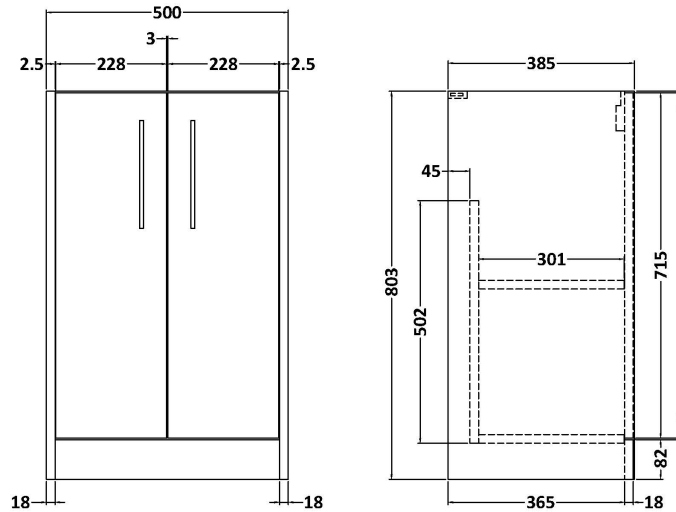

Sales Code: JNU2201D

Description: 500 Fs 2-Door Vanity & Basin 3

Packaging Details

Barcode: 5056462670898

Sales Code: NPF2201

Description: 500 F/S 2-Door Unit (385 Deep)

Product Dimensions

Height (mm):	803
Width (mm):	500
Depth (mm):	385
Nett Weight (kg):	17.5

Packaging Dimensions

Height (mm):	835
Width (mm):	520
Depth (mm):	395
Gross Weight (kg):	18

Packaging Data

Box Colour:	Brown Cardboard Box
Box Qty:	1
Label Size:	50 x 100
Label Colour:	White Label
Label Qty:	2

Outer Box Dimensions (If Applicable)

Height (mm):	
Width (mm):	
Depth (mm):	
Gross Weight (kg):	
Barcode:	5056462656892

Product Details

Country of Origin:	United Kingdom
Fitting Instruction:	No
CE Certification:	
FSC Certified Materials:	Yes
Colour:	Graphite Grey Woodgrain
Construction Method:	Cam & Wood Dowel
Construction Type:	Rigid
Cabinet Finish:	MFC Textured Woodgrain
Fascia Finish:	MFC Textured Woodgrain
Cabinet Thickness (mm):	18
Fascia Thickness (mm):	18
Drawer Included:	No
Drawer Type:	Not Applicable
No of Shelves:	1
Hinge Type:	95 Degree Clip-On Soft Close
Hinge Included:	Yes, Supplied
Adjustable Legs:	No, Not Required
Fixings Included:	Yes
Handle Style:	Modern
Waste Shroud:	Not Applicable
Handle Included:	Yes, Supplied
Handle Type:	D-Shape

Sales Code: NVM032

Description: 500 Thin Edged Basin 1Th

Product Dimensions

Height (mm):	170
Width (mm):	510
Depth (mm):	395
Nett Weight (kg):	9.5

Packaging Dimensions

Height (mm):	190
Width (mm):	530
Depth (mm):	415
Gross Weight (kg):	10