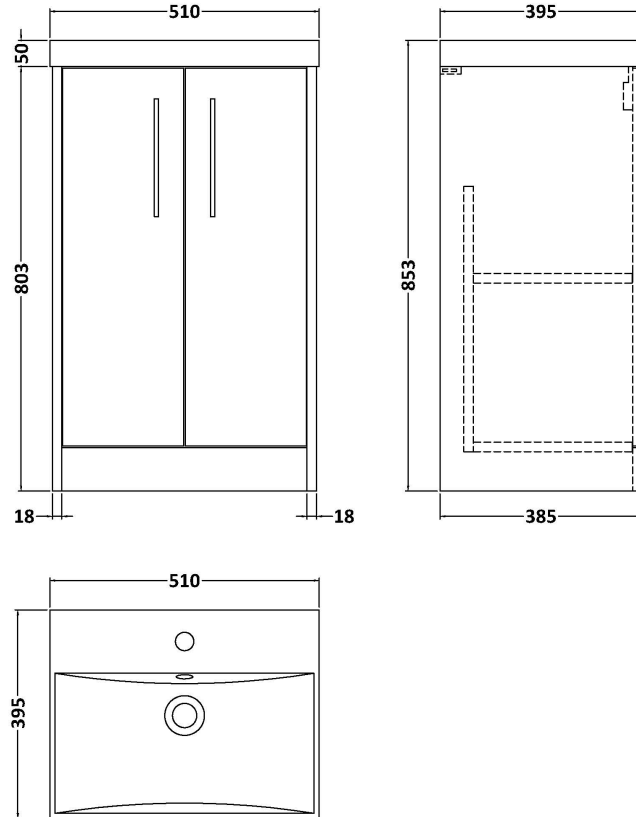

Sales Code: JNU2201D

Description: 500 Fs 2-Door Vanity & Basin 3

Packaging Details

Barcode: 5056462670898

Sales Code: NPF2201

Description: 500 F/S 2-Door Unit (385 Deep)

Product Dimensions

Height (mm):	803
Width (mm):	500
Depth (mm):	385
Nett Weight (kg):	17.5

Packaging Dimensions

Height (mm):	835
Width (mm):	520
Depth (mm):	395
Gross Weight (kg):	18

Packaging Data

Box Colour:	Brown Cardboard Box
Box Qty:	1
Label Size:	50 x 100
Label Colour:	White Label
Label Qty:	2

Outer Box Dimensions (If Applicable)

Height (mm):	
Width (mm):	
Depth (mm):	
Gross Weight (kg):	
Barcode:	5056462656892

Product Details

Country of Origin:	United Kingdom
Fitting Instruction:	No
CE Certification:	
FSC Certified Materials:	Yes
Colour:	Graphite Grey Woodgrain
Construction Method:	Cam & Wood Dowel
Construction Type:	Rigid
Cabinet Finish:	MFC Textured Woodgrain
Fascia Finish:	MFC Textured Woodgrain
Cabinet Thickness (mm):	18
Fascia Thickness (mm):	18
Drawer Included:	No
Drawer Type:	Not Applicable
No of Shelves:	1
Hinge Type:	95 Degree Clip-On Soft Close
Hinge Included:	Yes, Supplied
Adjustable Legs:	No, Not Required
Fixings Included:	Yes
Handle Style:	Modern
Waste Shroud:	Not Applicable
Handle Included:	Yes, Supplied
Handle Type:	D-Shape

Sales Code: NVM032

Description: 500 Thin Edged Basin 1Th

Product Dimensions

Height (mm):	170
Width (mm):	510
Depth (mm):	395
Nett Weight (kg):	9.5

Packaging Dimensions

Height (mm):	190
Width (mm):	530
Depth (mm):	415
Gross Weight (kg):	10