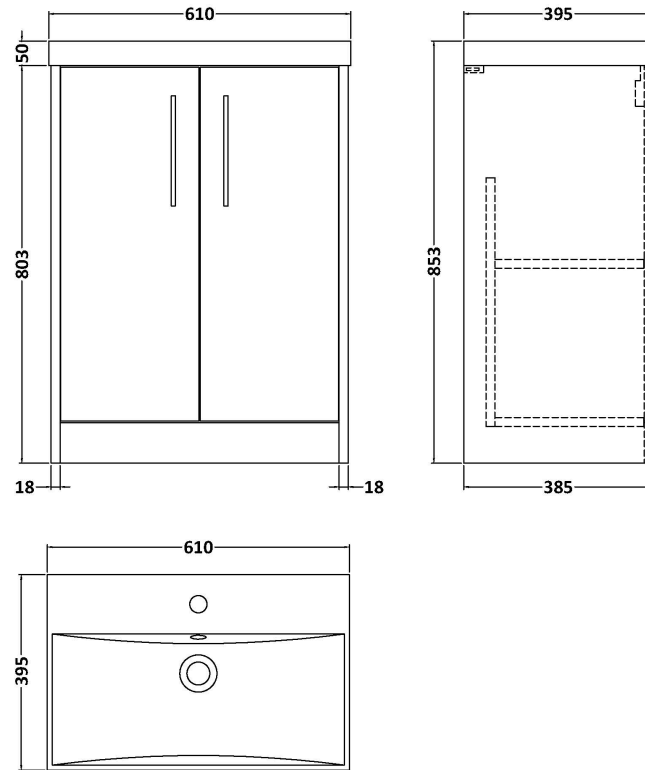

Sales Code: JNU2203D

Description: 600 Fs 2-Door Vanity & Basin 3

Packaging Details

Barcode: 5056462671048