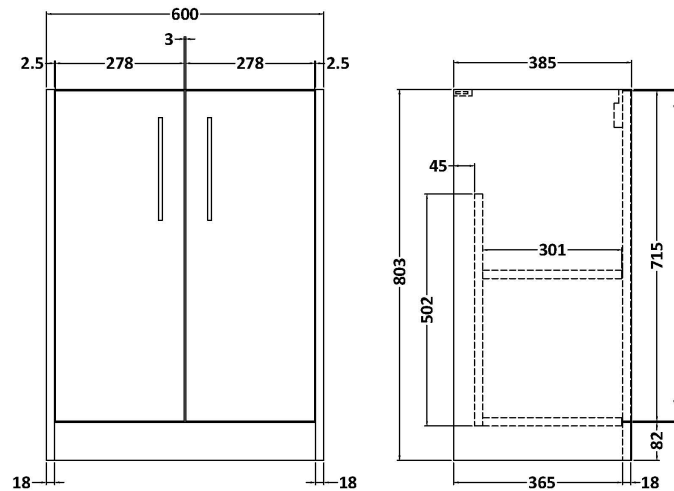

### Product Dimensions

Height (mm):	803
Width (mm):	600
Depth (mm):	385
Nett Weight (kg):	19

### Packaging Dimensions

Height (mm):	835
Width (mm):	620
Depth (mm):	395
Gross Weight (kg):	19.5

### Product Dimensions

Height (mm):	170
Width (mm):	610
Depth (mm):	395
Nett Weight (kg):	11

### Packaging Dimensions

Height (mm):	190
Width (mm):	630
Depth (mm):	415
Gross Weight (kg):	11.5