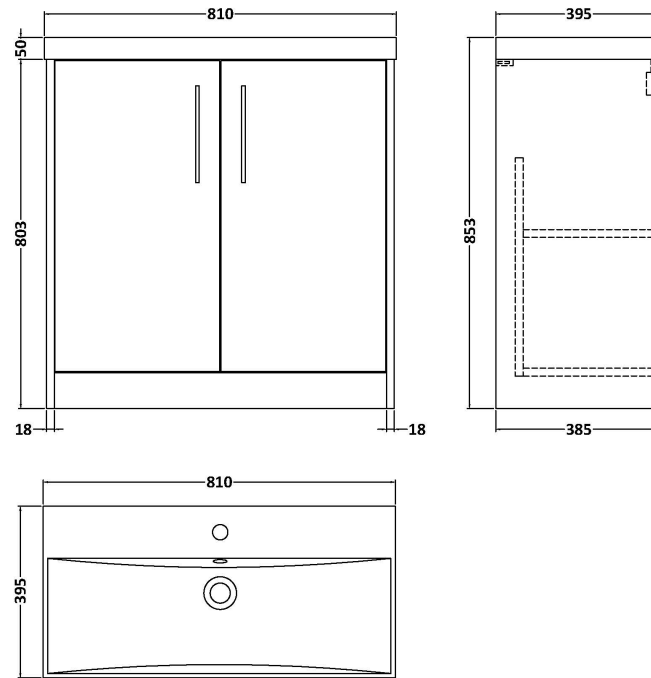

Sales Code: JNU1805D

Description: 800 Fs 2-Door Vanity & Basin 3

Packaging Details

Barcode: 5056462671284