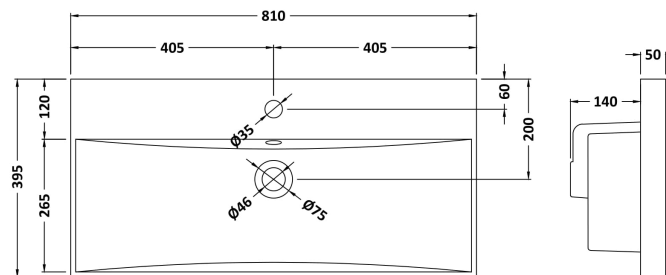

### Product Dimensions

Height (mm):	803
Width (mm):	800
Depth (mm):	385
Nett Weight (kg):	26.5

### Packaging Dimensions

Height (mm):	835
Width (mm):	820
Depth (mm):	395
Gross Weight (kg):	27

### Outer Box Dimensions (If Applicable)

Height (mm):	
Width (mm):	
Depth (mm):	
Gross Weight (kg):	
Barcode:	5056462657028

### Product Dimensions

Height (mm):	170
Width (mm):	810
Depth (mm):	395
Nett Weight (kg):	14.5