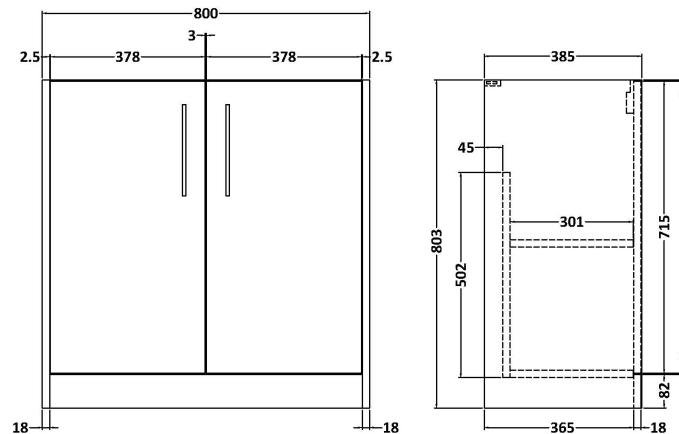

### Product Dimensions

Height (mm):	803
Width (mm):	800
Depth (mm):	385
Nett Weight (kg):	26.5

### Packaging Dimensions

Height (mm):	835
Width (mm):	820
Depth (mm):	395
Gross Weight (kg):	27

### Product Dimensions

Height (mm):	170
Width (mm):	810
Depth (mm):	395
Nett Weight (kg):	14.5

### Packaging Dimensions

Height (mm):	190
Width (mm):	830
Depth (mm):	415
Gross Weight (kg):	15