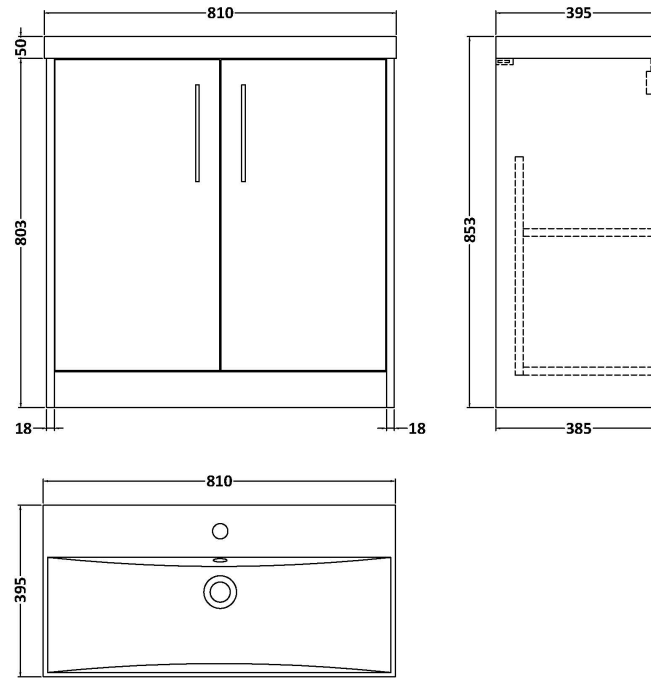

Sales Code: JNU2205D

Description: 800 Fs 2-Door Vanity & Basin 3

Packaging Details

Barcode: 5056462671192

Sales Code: NPF2205

Description: 800 F/S 2-Door Unit (385 Deep)

Product Dimensions

Height (mm):	803
Width (mm):	800
Depth (mm):	385
Nett Weight (kg):	26.5

Packaging Dimensions

Height (mm):	835
Width (mm):	820
Depth (mm):	395
Gross Weight (kg):	27

Packaging Data

Box Colour:	Brown Cardboard Box
Box Qty:	1
Label Size:	50 x 100
Label Colour:	White Label
Label Qty:	2

Sales Code: NVM035

Description: 800 Thin Edged Basin 1Th

Product Dimensions

Height (mm):	170
Width (mm):	810
Depth (mm):	395
Nett Weight (kg):	14.5

Packaging Dimensions

Height (mm):	190
Width (mm):	830
Depth (mm):	415
Gross Weight (kg):	15

Packaging Data

Box Colour:	Brown Cardboard Box
Box Qty:	1
Label Size:	100 x 50
Label Colour:	White Label
Label Qty:	2

Outer Box Dimensions (If Applicable)

Height (mm):	
Width (mm):	
Depth (mm):	
Gross Weight (kg):	
Barcode:	5056211853435