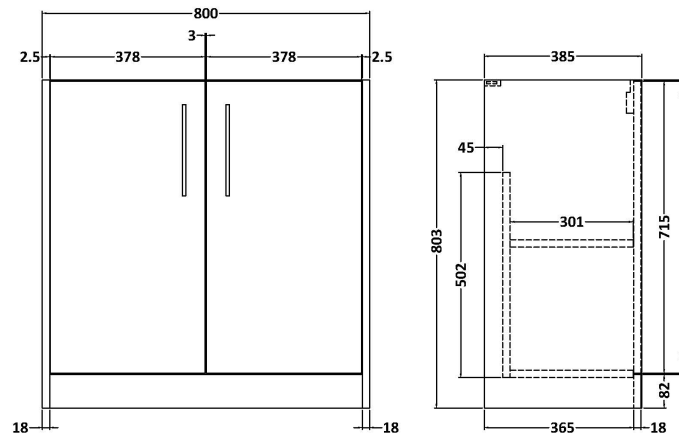

Sales Code: JNU2205D

Description: 800 Fs 2-Door Vanity & Basin 3

Packaging Details

Barcode: 5056462671192

Sales Code: NPF2205

Description: 800 F/S 2-Door Unit (385 Deep)

Product Dimensions

Height (mm):	803
Width (mm):	800
Depth (mm):	385
Nett Weight (kg):	26.5

Packaging Dimensions

Height (mm):	835
Width (mm):	820
Depth (mm):	395
Gross Weight (kg):	27

Packaging Data

Box Colour:	Brown Cardboard Box
Box Qty:	1
Label Size:	50 x 100
Label Colour:	White Label
Label Qty:	2

Sales Code: NVM035

Description: 800 Thin Edged Basin 1Th

Product Dimensions

Height (mm):	170
Width (mm):	810
Depth (mm):	395
Nett Weight (kg):	14.5

Packaging Dimensions

Height (mm):	190
Width (mm):	830
Depth (mm):	415
Gross Weight (kg):	15

Packaging Data

Box Colour:	Brown Cardboard Box
Box Qty:	1
Label Size:	100 x 50
Label Colour:	White Label
Label Qty:	2

Outer Box Dimensions (If Applicable)

Height (mm):	
Width (mm):	
Depth (mm):	
Gross Weight (kg):	
Barcode:	5056211853435