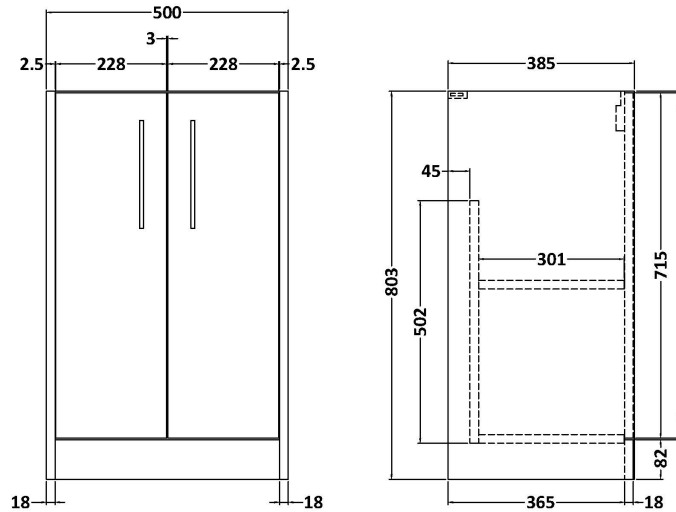

Sales Code: JNU1801G

Description: 500 Fs 2-Door Vanity & Basin 4

Packaging Details

Barcode: 5056462681108

Sales Code: NPF1801

Description: 500 F/S 2-Door Unit (385 Deep)

Product Dimensions

Height (mm):	803
Width (mm):	500
Depth (mm):	385
Nett Weight (kg):	17.5

Packaging Dimensions

Height (mm):	835
Width (mm):	520
Depth (mm):	395
Gross Weight (kg):	18

Packaging Data

Box Colour:	Brown Cardboard Box
Box Qty:	1
Label Size:	50 x 100
Label Colour:	White Label
Label Qty:	2

Sales Code: NVM042

Description: 500 Curved Basin 1Th

Product Dimensions

Height (mm):	160
Width (mm):	510
Depth (mm):	440
Nett Weight (kg):	9

Packaging Dimensions

Height (mm):	190
Width (mm):	530
Depth (mm):	415
Gross Weight (kg):	9.5

Packaging Data

Box Colour:	Brown Cardboard Box - Printed
Box Qty:	1
Label Size:	100 x 50
Label Colour:	White Label
Label Qty:	2

Outer Box Dimensions (If Applicable)

Height (mm):	
Width (mm):	
Depth (mm):	
Gross Weight (kg):	
Barcode:	5056462620985