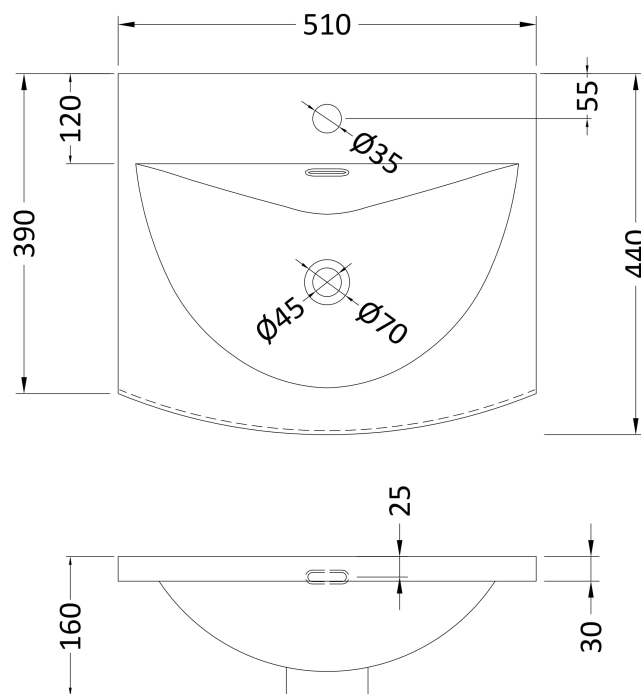

Packaging Dimensions

Height (mm):	835
Width (mm):	520
Depth (mm):	395
Gross Weight (kg):	18

Packaging Data

Box Colour:	Brown Cardboard Box
Box Qty:	1
Label Size:	50 x 100
Label Colour:	White Label
Label Qty:	2

Outer Box Dimensions (If Applicable)

Height (mm):	
Width (mm):	
Depth (mm):	
Gross Weight (kg):	
Barcode:	5056462656922

Product Details

Country of Origin:	United Kingdom
Fitting Instruction:	No
CE Certification:	
FSC Certified Materials:	Yes
Colour:	Halifax Oak
Construction Method:	Cam & Wood Dowel
Construction Type:	Rigid
Cabinet Finish:	MFC Textured Woodgrain
Fascia Finish:	MFC Textured Woodgrain
Cabinet Thickness (mm):	18
Fascia Thickness (mm):	18
Drawer Included:	No
Drawer Type:	Not Applicable
No of Shelves:	1
Hinge Type:	95 Degree Clip-On Soft Close
Hinge Included:	Yes, Supplied
Adjustable Legs:	No, Not Required
Fixings Included:	Yes
Handle Style:	Modern
Waste Shroud:	Not Applicable
Handle Included:	Yes, Supplied
Handle Type:	D-Shape

Sales Code: NVM042

Description: 500 Curved Basin 1Th

Product Dimensions

Height (mm):	160
Width (mm):	510
Depth (mm):	440
Nett Weight (kg):	9

Packaging Dimensions

Height (mm):	190
Width (mm):	530
Depth (mm):	415
Gross Weight (kg):	9.5

Packaging Data

Box Colour:	Brown Cardboard Box - Printed
Box Qty:	1
Label Size:	100 x 50
Label Colour:	White Label
Label Qty:	2

Outer Box Dimensions (If Applicable)

Height (mm):	
Width (mm):	
Depth (mm):	
Gross Weight (kg):	
Barcode:	5056462620985