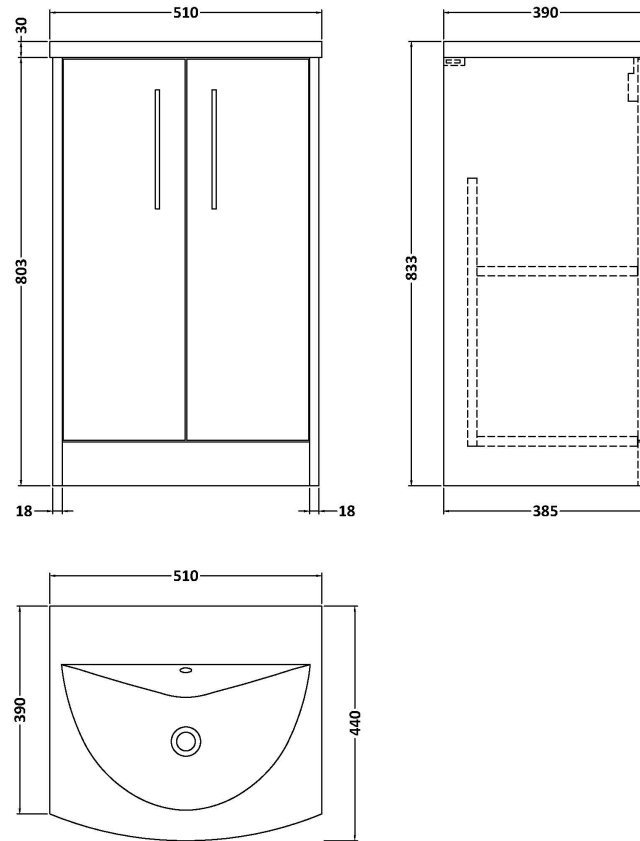

Sales Code: JNU1801G

Description: 500 Fs 2-Door Vanity & Basin 4

Packaging Details

Barcode: 5056462681108

Sales Code: NPF1801

Description: 500 F/S 2-Door Unit (385 Deep)

Product Dimensions

Height (mm):	803
Width (mm):	500
Depth (mm):	385
Nett Weight (kg):	17.5

Packaging Dimensions

Height (mm):	835
Width (mm):	520
Depth (mm):	395
Gross Weight (kg):	18

Packaging Data

Box Colour:	Brown Cardboard Box
Box Qty:	1
Label Size:	50 x 100
Label Colour:	White Label
Label Qty:	2

Sales Code: NVM042

Description: 500 Curved Basin 1Th

Product Dimensions

Height (mm):	160
Width (mm):	510
Depth (mm):	440
Nett Weight (kg):	9

Packaging Dimensions

Height (mm):	190
Width (mm):	530
Depth (mm):	415
Gross Weight (kg):	9.5

Packaging Data

Box Colour:	Brown Cardboard Box - Printed
Box Qty:	1
Label Size:	100 x 50
Label Colour:	White Label
Label Qty:	2

Outer Box Dimensions (If Applicable)

Height (mm):	
Width (mm):	
Depth (mm):	
Gross Weight (kg):	
Barcode:	5056462620985