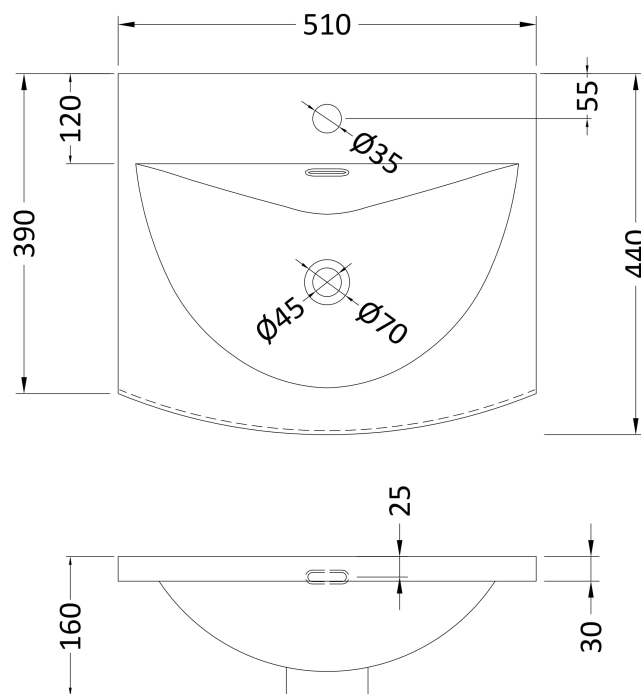

### Product Dimensions

Height (mm):	803
Width (mm):	500
Depth (mm):	385
Nett Weight (kg):	17.5

### Packaging Dimensions

Height (mm):	835
Width (mm):	520
Depth (mm):	395
Gross Weight (kg):	18

### Outer Box Dimensions (If Applicable)

Height (mm):	
Width (mm):	
Depth (mm):	
Gross Weight (kg):	
Barcode:	5056462656908

### Product Dimensions

Height (mm):	160
Width (mm):	510
Depth (mm):	440
Nett Weight (kg):	9