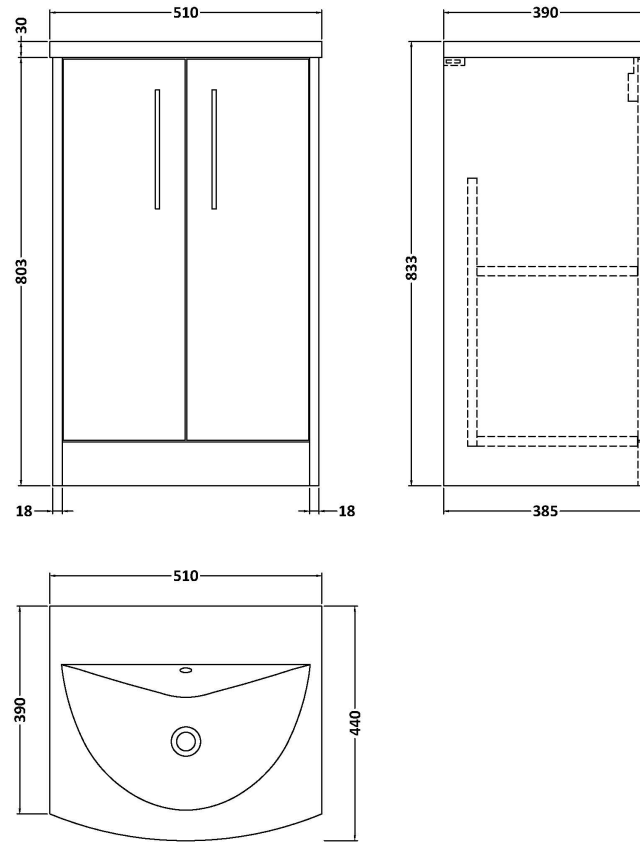

Sales Code: JNU2301G

Description: 500 Fs 2-Door Vanity & Basin 4

Packaging Details

Barcode: 5056462681085