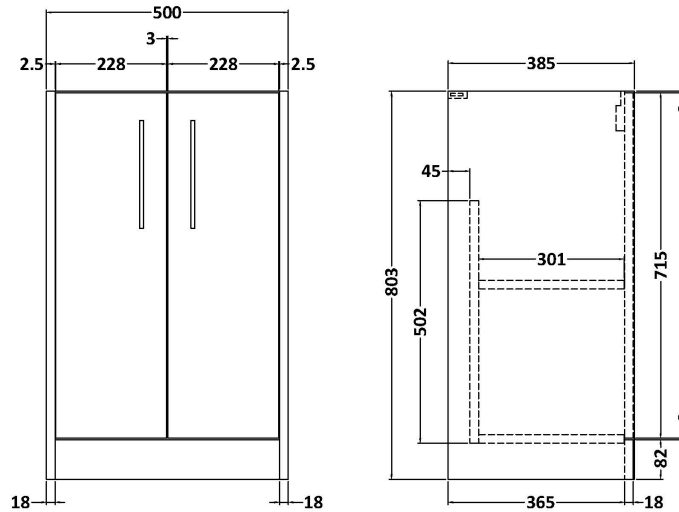

### Product Dimensions

Height (mm):	803
Width (mm):	500
Depth (mm):	385
Nett Weight (kg):	17.5

### Packaging Dimensions

Height (mm):	835
Width (mm):	520
Depth (mm):	395
Gross Weight (kg):	18

### Product Dimensions

Height (mm):	160
Width (mm):	510
Depth (mm):	440
Nett Weight (kg):	9

### Packaging Dimensions

Height (mm):	190
Width (mm):	530
Depth (mm):	415
Gross Weight (kg):	9.5