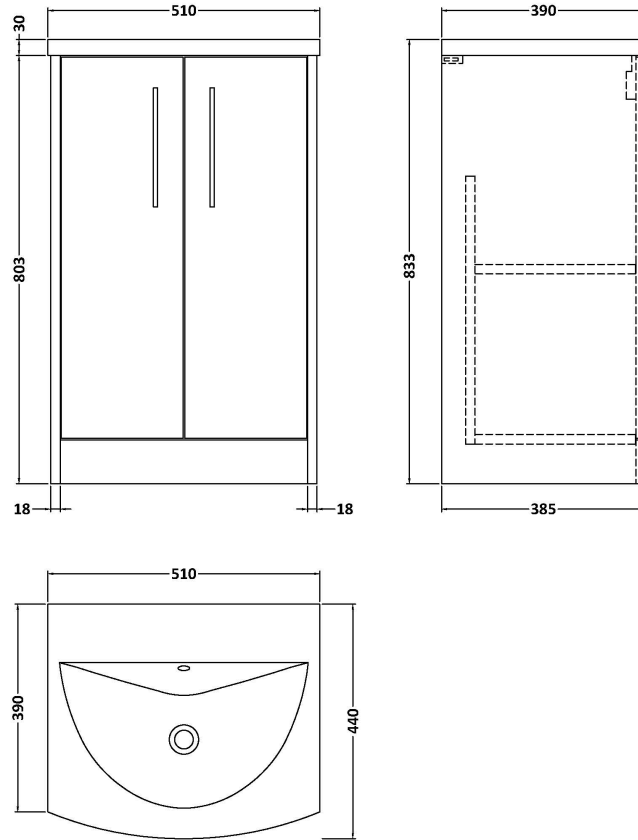

Sales Code: JNU2201G

Description: 500 Fs 2-Door Vanity & Basin 4

Packaging Details

Barcode: 5056462681078

Sales Code: NPF2201

Description: 500 F/S 2-Door Unit (385 Deep)

Product Dimensions

Height (mm):	803
Width (mm):	500
Depth (mm):	385
Nett Weight (kg):	17.5

Packaging Dimensions

Height (mm):	835
Width (mm):	520
Depth (mm):	395
Gross Weight (kg):	18

Packaging Data

Box Colour:	Brown Cardboard Box
Box Qty:	1
Label Size:	50 x 100
Label Colour:	White Label
Label Qty:	2

Outer Box Dimensions (If Applicable)

Height (mm):	
Width (mm):	
Depth (mm):	
Gross Weight (kg):	
Barcode:	5056462656892

Product Details

Country of Origin:	United Kingdom
Fitting Instruction:	No
CE Certification:	
FSC Certified Materials:	Yes
Colour:	Graphite Grey Woodgrain
Construction Method:	Cam & Wood Dowel
Construction Type:	Rigid
Cabinet Finish:	MFC Textured Woodgrain
Fascia Finish:	MFC Textured Woodgrain
Cabinet Thickness (mm):	18
Fascia Thickness (mm):	18
Drawer Included:	No
Drawer Type:	Not Applicable
No of Shelves:	1
Hinge Type:	95 Degree Clip-On Soft Close
Hinge Included:	Yes, Supplied
Adjustable Legs:	No, Not Required
Fixings Included:	Yes
Handle Style:	Modern
Waste Shroud:	Not Applicable
Handle Included:	Yes, Supplied
Handle Type:	D-Shape

Sales Code: NVM042

Description: 500 Curved Basin 1Th

Product Dimensions

Height (mm):	160
Width (mm):	510
Depth (mm):	440
Nett Weight (kg):	9

Packaging Dimensions

Height (mm):	190
Width (mm):	530
Depth (mm):	415
Gross Weight (kg):	9.5