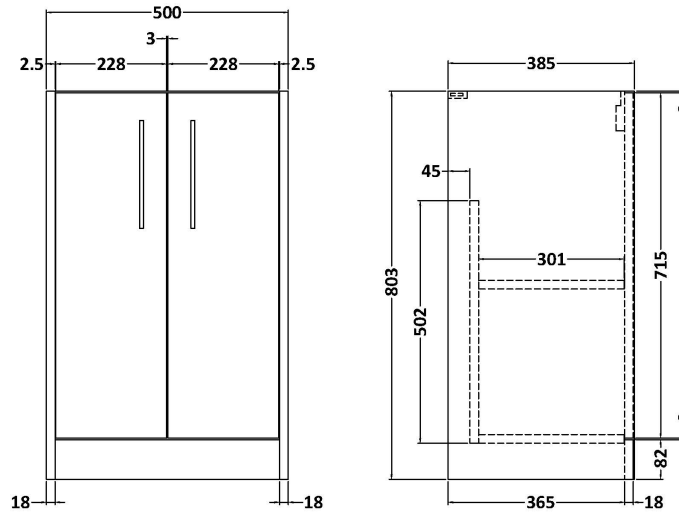

Sales Code: JNU2201G

Description: 500 Fs 2-Door Vanity & Basin 4

Packaging Details

Barcode: 5056462681078

Sales Code: NPF2201

Description: 500 F/S 2-Door Unit (385 Deep)

Product Dimensions

Height (mm):	803
Width (mm):	500
Depth (mm):	385
Nett Weight (kg):	17.5

Packaging Dimensions

Height (mm):	835
Width (mm):	520
Depth (mm):	395
Gross Weight (kg):	18

Packaging Data

Box Colour:	Brown Cardboard Box
Box Qty:	1
Label Size:	50 x 100
Label Colour:	White Label
Label Qty:	2

Outer Box Dimensions (If Applicable)

Height (mm):	
Width (mm):	
Depth (mm):	
Gross Weight (kg):	
Barcode:	5056462656892

Product Details

Country of Origin:	United Kingdom
Fitting Instruction:	No
CE Certification:	
FSC Certified Materials:	Yes
Colour:	Graphite Grey Woodgrain
Construction Method:	Cam & Wood Dowel
Construction Type:	Rigid
Cabinet Finish:	MFC Textured Woodgrain
Fascia Finish:	MFC Textured Woodgrain
Cabinet Thickness (mm):	18
Fascia Thickness (mm):	18
Drawer Included:	No
Drawer Type:	Not Applicable
No of Shelves:	1
Hinge Type:	95 Degree Clip-On Soft Close
Hinge Included:	Yes, Supplied
Adjustable Legs:	No, Not Required
Fixings Included:	Yes
Handle Style:	Modern
Waste Shroud:	Not Applicable
Handle Included:	Yes, Supplied
Handle Type:	D-Shape

Sales Code: NVM042

Description: 500 Curved Basin 1Th

Product Dimensions

Height (mm):	160
Width (mm):	510
Depth (mm):	440
Nett Weight (kg):	9

Packaging Dimensions

Height (mm):	190
Width (mm):	530
Depth (mm):	415
Gross Weight (kg):	9.5