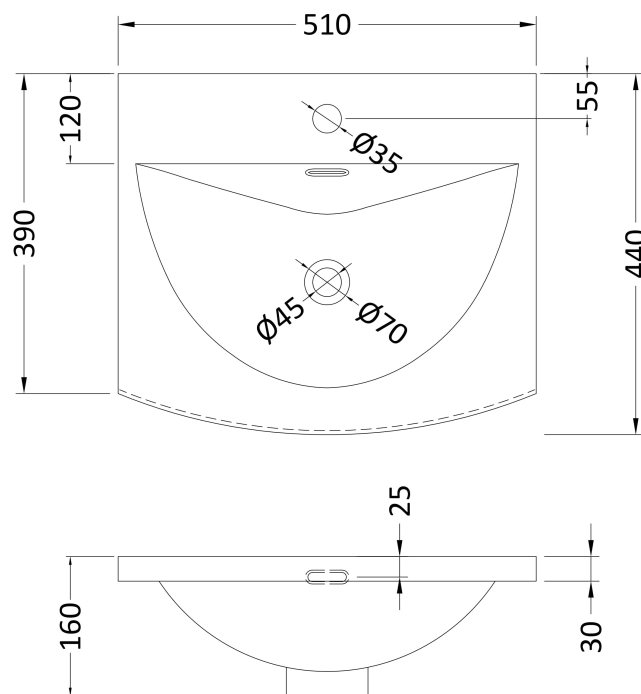

Packaging Dimensions

Height (mm):	835
Width (mm):	520
Depth (mm):	395
Gross Weight (kg):	18

Packaging Data

Box Colour:	Brown Cardboard Box
Box Qty:	1
Label Size:	50 x 100
Label Colour:	White Label
Label Qty:	2

Outer Box Dimensions (If Applicable)

Height (mm):	
Width (mm):	
Depth (mm):	
Gross Weight (kg):	
Barcode:	5056462656892

Product Details

Country of Origin:	United Kingdom
Fitting Instruction:	No
CE Certification:	
FSC Certified Materials:	Yes
Colour:	Graphite Grey Woodgrain
Construction Method:	Cam & Wood Dowel
Construction Type:	Rigid
Cabinet Finish:	MFC Textured Woodgrain
Fascia Finish:	MFC Textured Woodgrain
Cabinet Thickness (mm):	18
Fascia Thickness (mm):	18
Drawer Included:	No
Drawer Type:	Not Applicable
No of Shelves:	1
Hinge Type:	95 Degree Clip-On Soft Close
Hinge Included:	Yes, Supplied
Adjustable Legs:	No, Not Required
Fixings Included:	Yes
Handle Style:	Modern
Waste Shroud:	Not Applicable
Handle Included:	Yes, Supplied
Handle Type:	D-Shape

Sales Code: NVM042

Description: 500 Curved Basin 1Th

Product Dimensions

Height (mm):	160
Width (mm):	510
Depth (mm):	440
Nett Weight (kg):	9

Packaging Dimensions

Height (mm):	190
Width (mm):	530
Depth (mm):	415
Gross Weight (kg):	9.5

Packaging Data

Box Colour:	Brown Cardboard Box - Printed
Box Qty:	1
Label Size:	100 x 50
Label Colour:	White Label
Label Qty:	2

Outer Box Dimensions (If Applicable)

Height (mm):	
Width (mm):	
Depth (mm):	
Gross Weight (kg):	
Barcode:	5056462620985