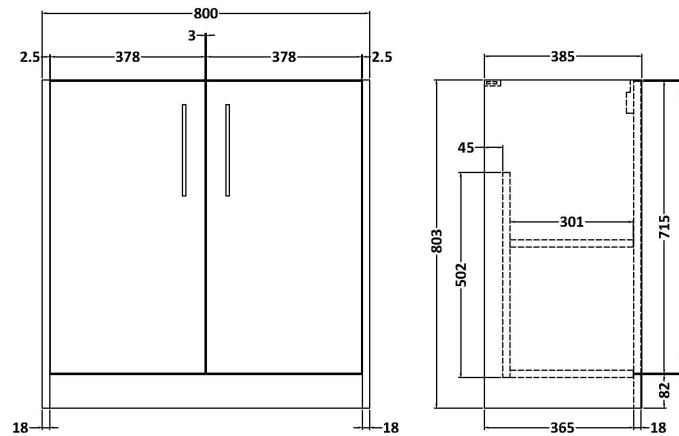

### Product Dimensions

Height (mm):	803
Width (mm):	800
Depth (mm):	385
Nett Weight (kg):	26.5

### Packaging Dimensions

Height (mm):	835
Width (mm):	820
Depth (mm):	395
Gross Weight (kg):	27

### Product Dimensions

Height (mm):	160
Width (mm):	810
Depth (mm):	440
Nett Weight (kg):	15

### Packaging Dimensions

Height (mm):	190
Width (mm):	830
Depth (mm):	415
Gross Weight (kg):	15.5