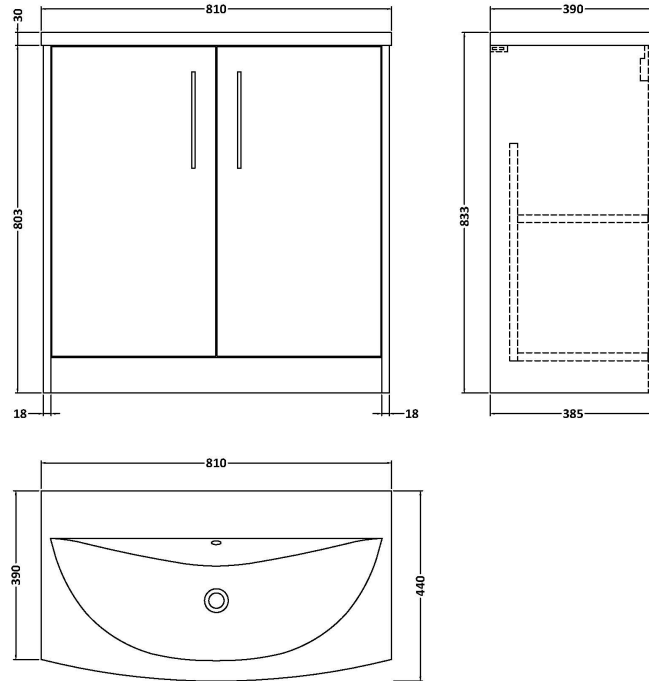

Sales Code: JNU2205G

Description: 800 Fs 2-Door Vanity & Basin 4

Packaging Details

Barcode: 5056462681177