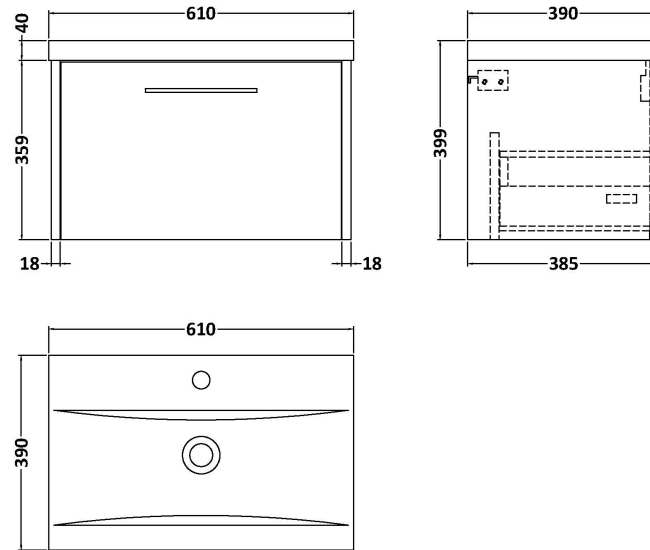

Sales Code: JNU2222A

Description: 600 Wh Single Drawer Vanity & Basin 1

Packaging Details

Barcode: 5056462671864