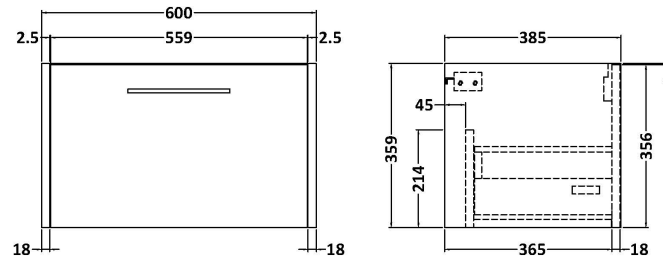

### Product Dimensions

Height (mm):	359
Width (mm):	600
Depth (mm):	385
Nett Weight (kg):	13

### Packaging Dimensions

Height (mm):	380
Width (mm):	620
Depth (mm):	405
Gross Weight (kg):	13.5

### Product Dimensions

Height (mm):	180
Width (mm):	610
Depth (mm):	390
Nett Weight (kg):	11

### Packaging Dimensions

Height (mm):	200
Width (mm):	410
Depth (mm):	630
Gross Weight (kg):	11