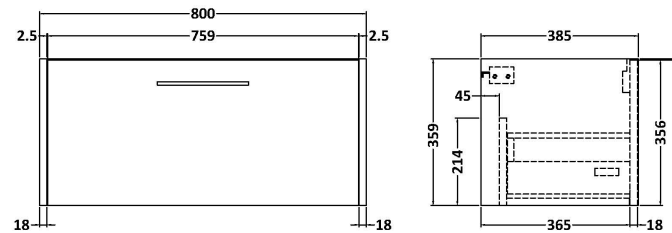

### Packaging Details

Barcode: 5056462672779

**Sales Code:** NPF1825

**Description:** 800 W/H 1-Drawer Unit (385 Deep)

**Product Dimensions**

Height (mm):	359
Width (mm):	800
Depth (mm):	385
Nett Weight (kg):	17.5

**Packaging Dimensions**

Height (mm):	380
Width (mm):	820
Depth (mm):	405
Gross Weight (kg):	18

**Packaging Data**

Box Colour:	Brown Cardboard Box
Box Qty:	1
Label Size:	50 x 100
Label Colour:	White Label
Label Qty:	2

### Product Dimensions

Height (mm):	180
Width (mm):	810
Depth (mm):	390
Nett Weight (kg):	15

### Packaging Dimensions

Height (mm):	210
Width (mm):	410
Depth (mm):	830
Gross Weight (kg):	15