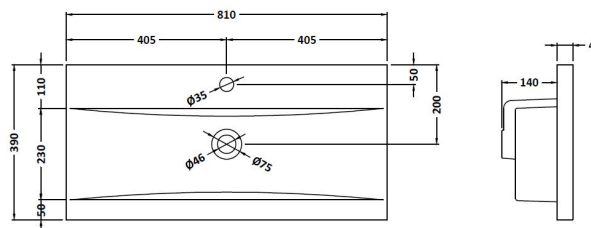

**Packaging Dimensions**

Height (mm):	380
Width (mm):	820
Depth (mm):	405
Gross Weight (kg):	18

**Packaging Data**

Box Colour:	Brown Cardboard Box
Box Qty:	1
Label Size:	50 x 100
Label Colour:	White Label
Label Qty:	2

**Outer Box Dimensions (If Applicable)**

Height (mm):	
Width (mm):	
Depth (mm):	
Gross Weight (kg):	
Barcode:	5056462657226

**Product Details**

Country of Origin:	United Kingdom
Fitting Instruction:	No
CE Certification:	
FSC Certified Materials:	Yes
Colour:	Halifax Oak
Construction Method:	Cam & Wood Dowel
Construction Type:	Rigid
Cabinet Finish:	MFC Textured Woodgrain
Fascia Finish:	MFC Textured Woodgrain
Cabinet Thickness (mm):	18
Fascia Thickness (mm):	18
Drawer Included:	Yes
Drawer Type:	80mm High Metal S/C Inc Galler
No of Shelves:	0
Hinge Type:	Not Applicable
Hinge Included:	No
Adjustable Legs:	No, Not Required
Fixings Included:	Yes
Handle Style:	Modern
Waste Shroud:	Yes
Handle Included:	Yes, Supplied
Handle Type:	D-Shape

### Product Dimensions

Height (mm):	180
Width (mm):	810
Depth (mm):	390
Nett Weight (kg):	15

### Packaging Dimensions

Height (mm):	210
Width (mm):	410
Depth (mm):	830
Gross Weight (kg):	15