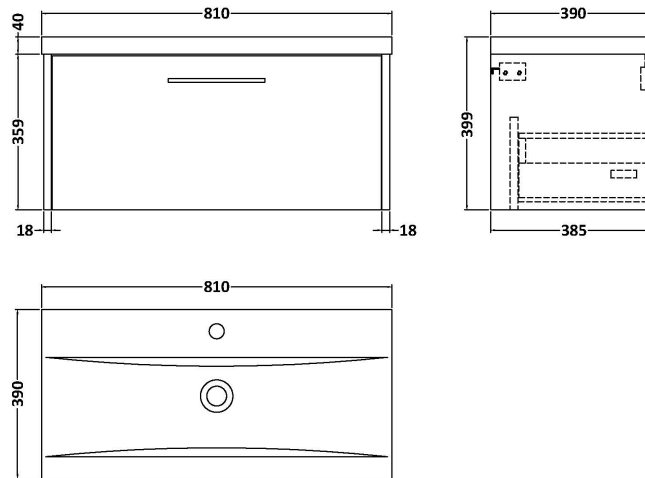

### Packaging Details

Barcode: 5056462672779

**Sales Code:** NPF1825

**Description:** 800 W/H 1-Drawer Unit (385 Deep)

**Product Dimensions**

Height (mm):	359
Width (mm):	800
Depth (mm):	385
Nett Weight (kg):	17.5

**Packaging Dimensions**

Height (mm):	380
Width (mm):	820
Depth (mm):	405
Gross Weight (kg):	18

**Packaging Data**

Box Colour:	Brown Cardboard Box
Box Qty:	1
Label Size:	50 x 100
Label Colour:	White Label
Label Qty:	2

### Product Dimensions

Height (mm):	180
Width (mm):	810
Depth (mm):	390
Nett Weight (kg):	15

### Packaging Dimensions

Height (mm):	210
Width (mm):	410
Depth (mm):	830
Gross Weight (kg):	15